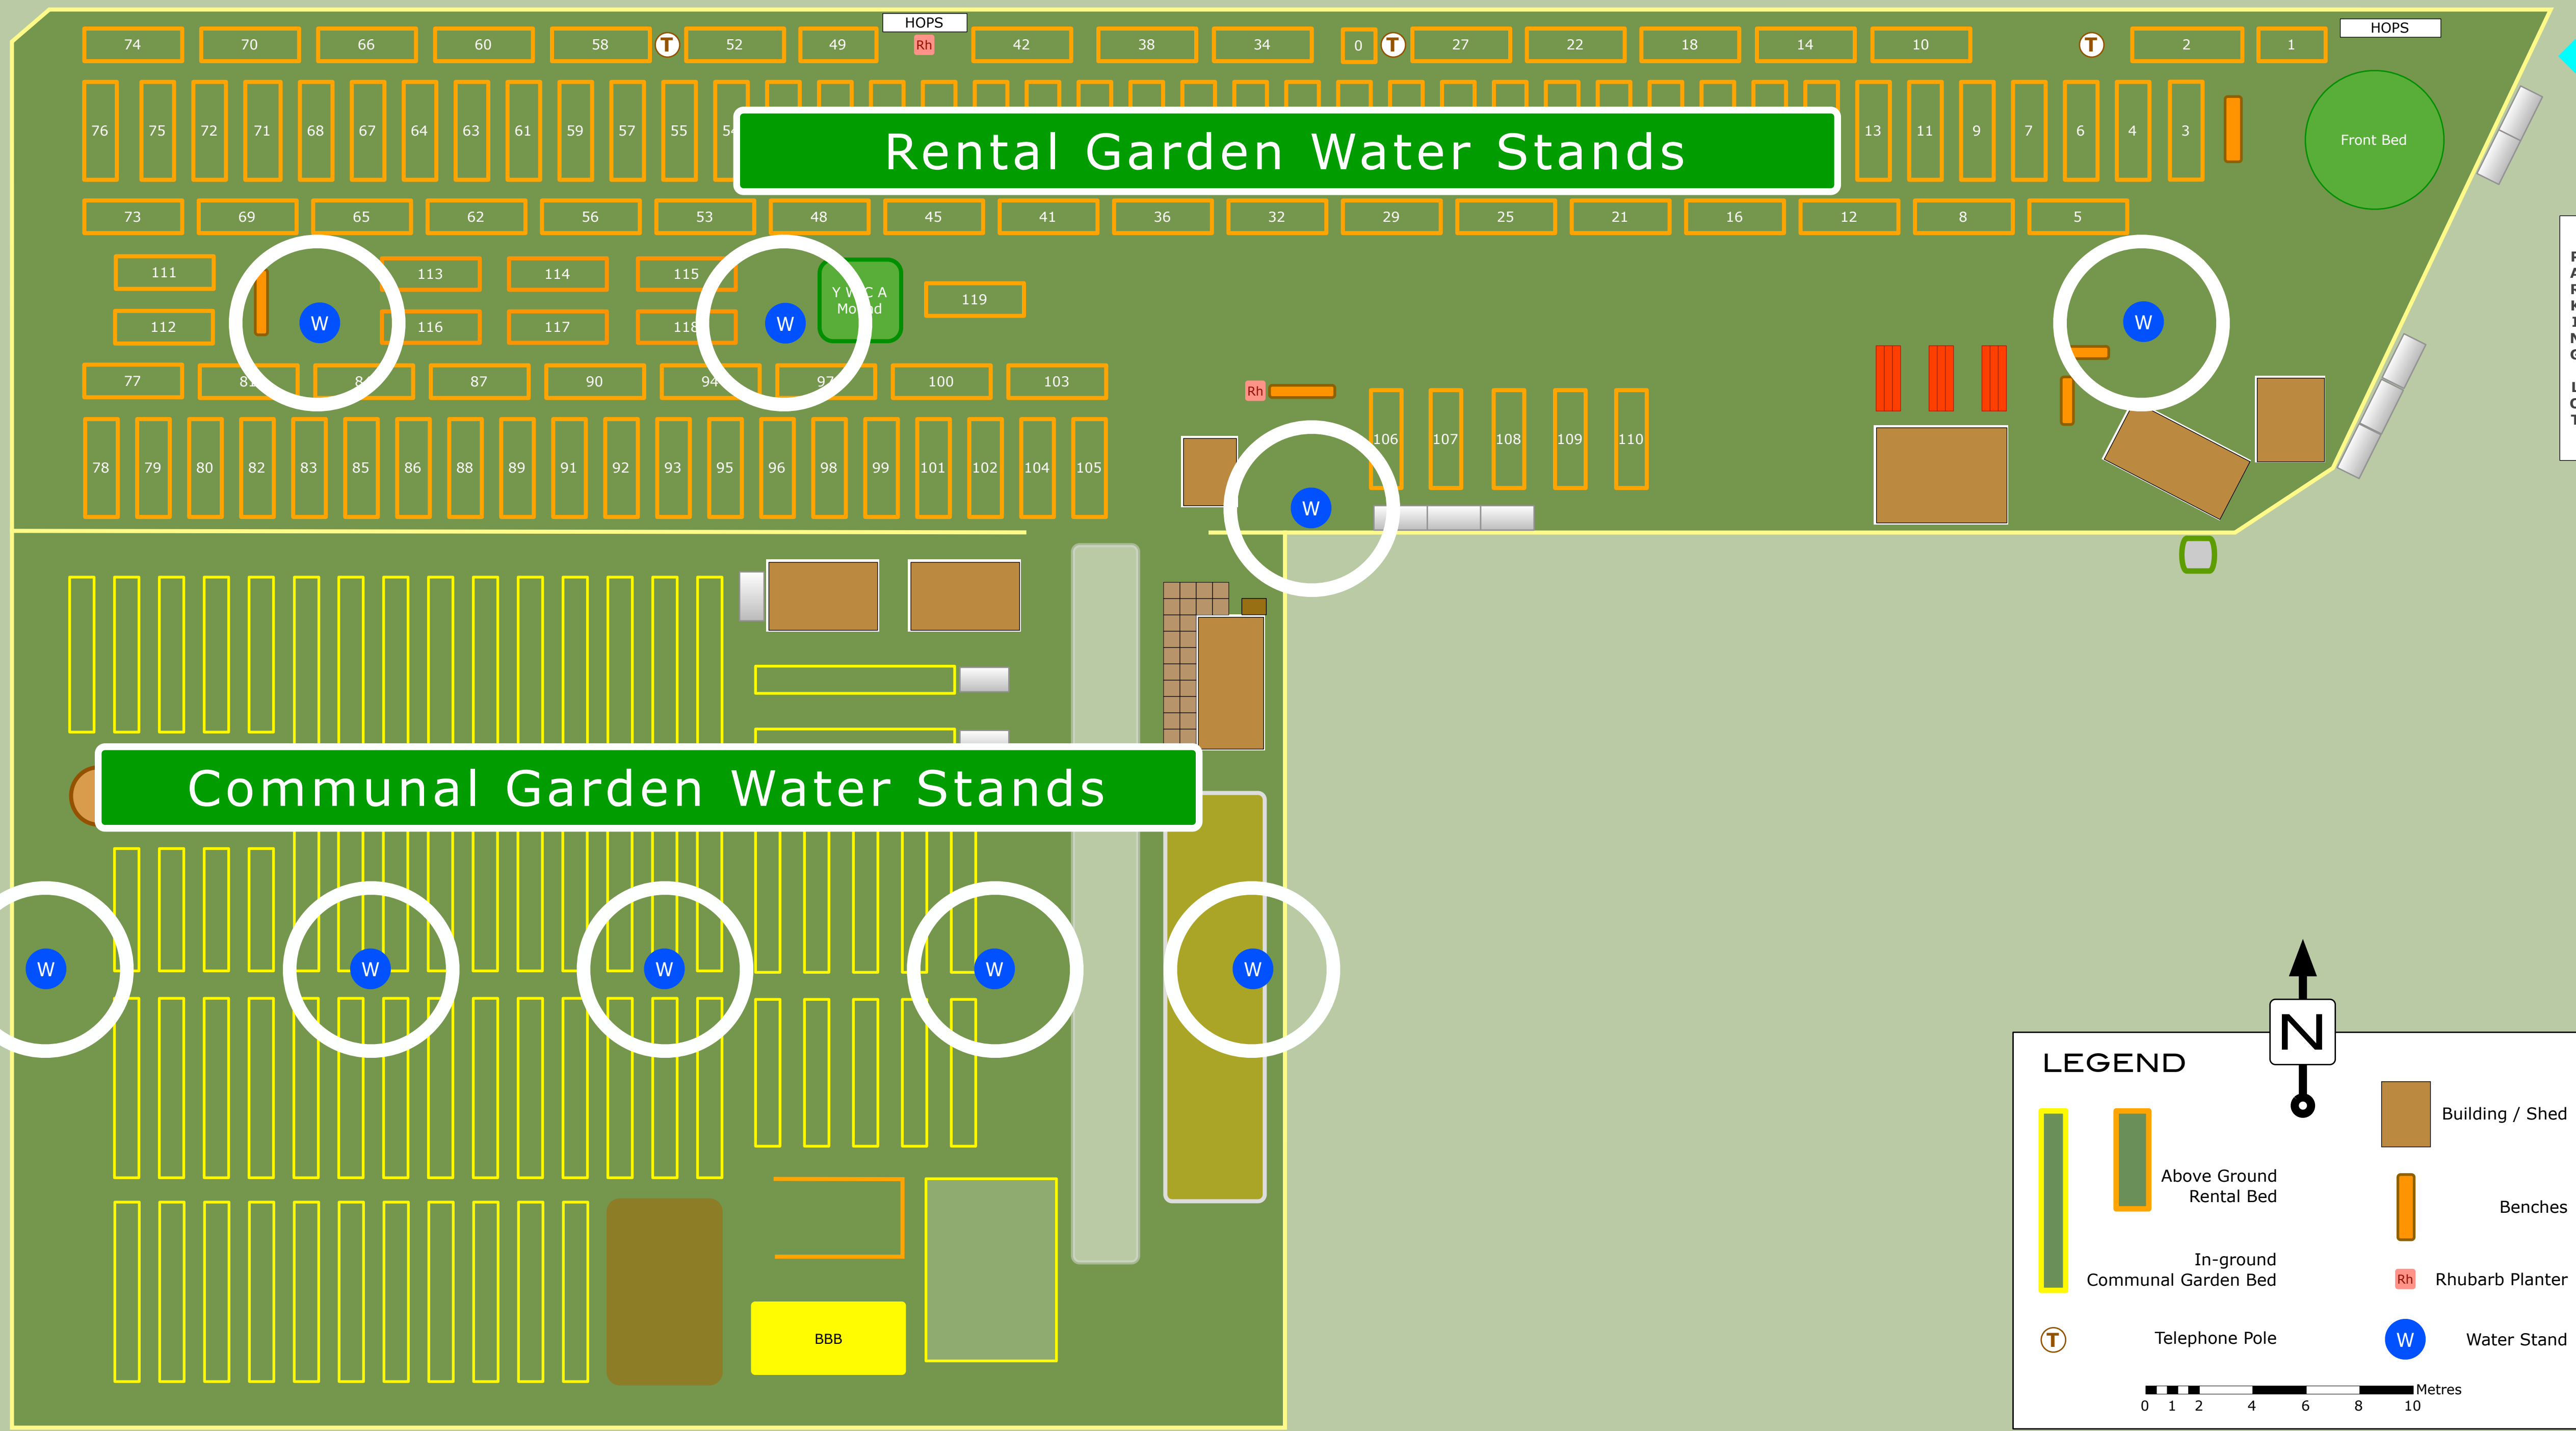

INGLEWOOD COMMUNITY GARDEN

Rental Garden Water Stands

Communal Garden Water Stands

LEGEND

	In-ground Communal Garden Bed		Building / Shed
	Above Ground Rental Bed		Benches
	Telephone Pole		Rhubarb Planter
	Water Stand		

0 1 2 4 6 8 10 Metres