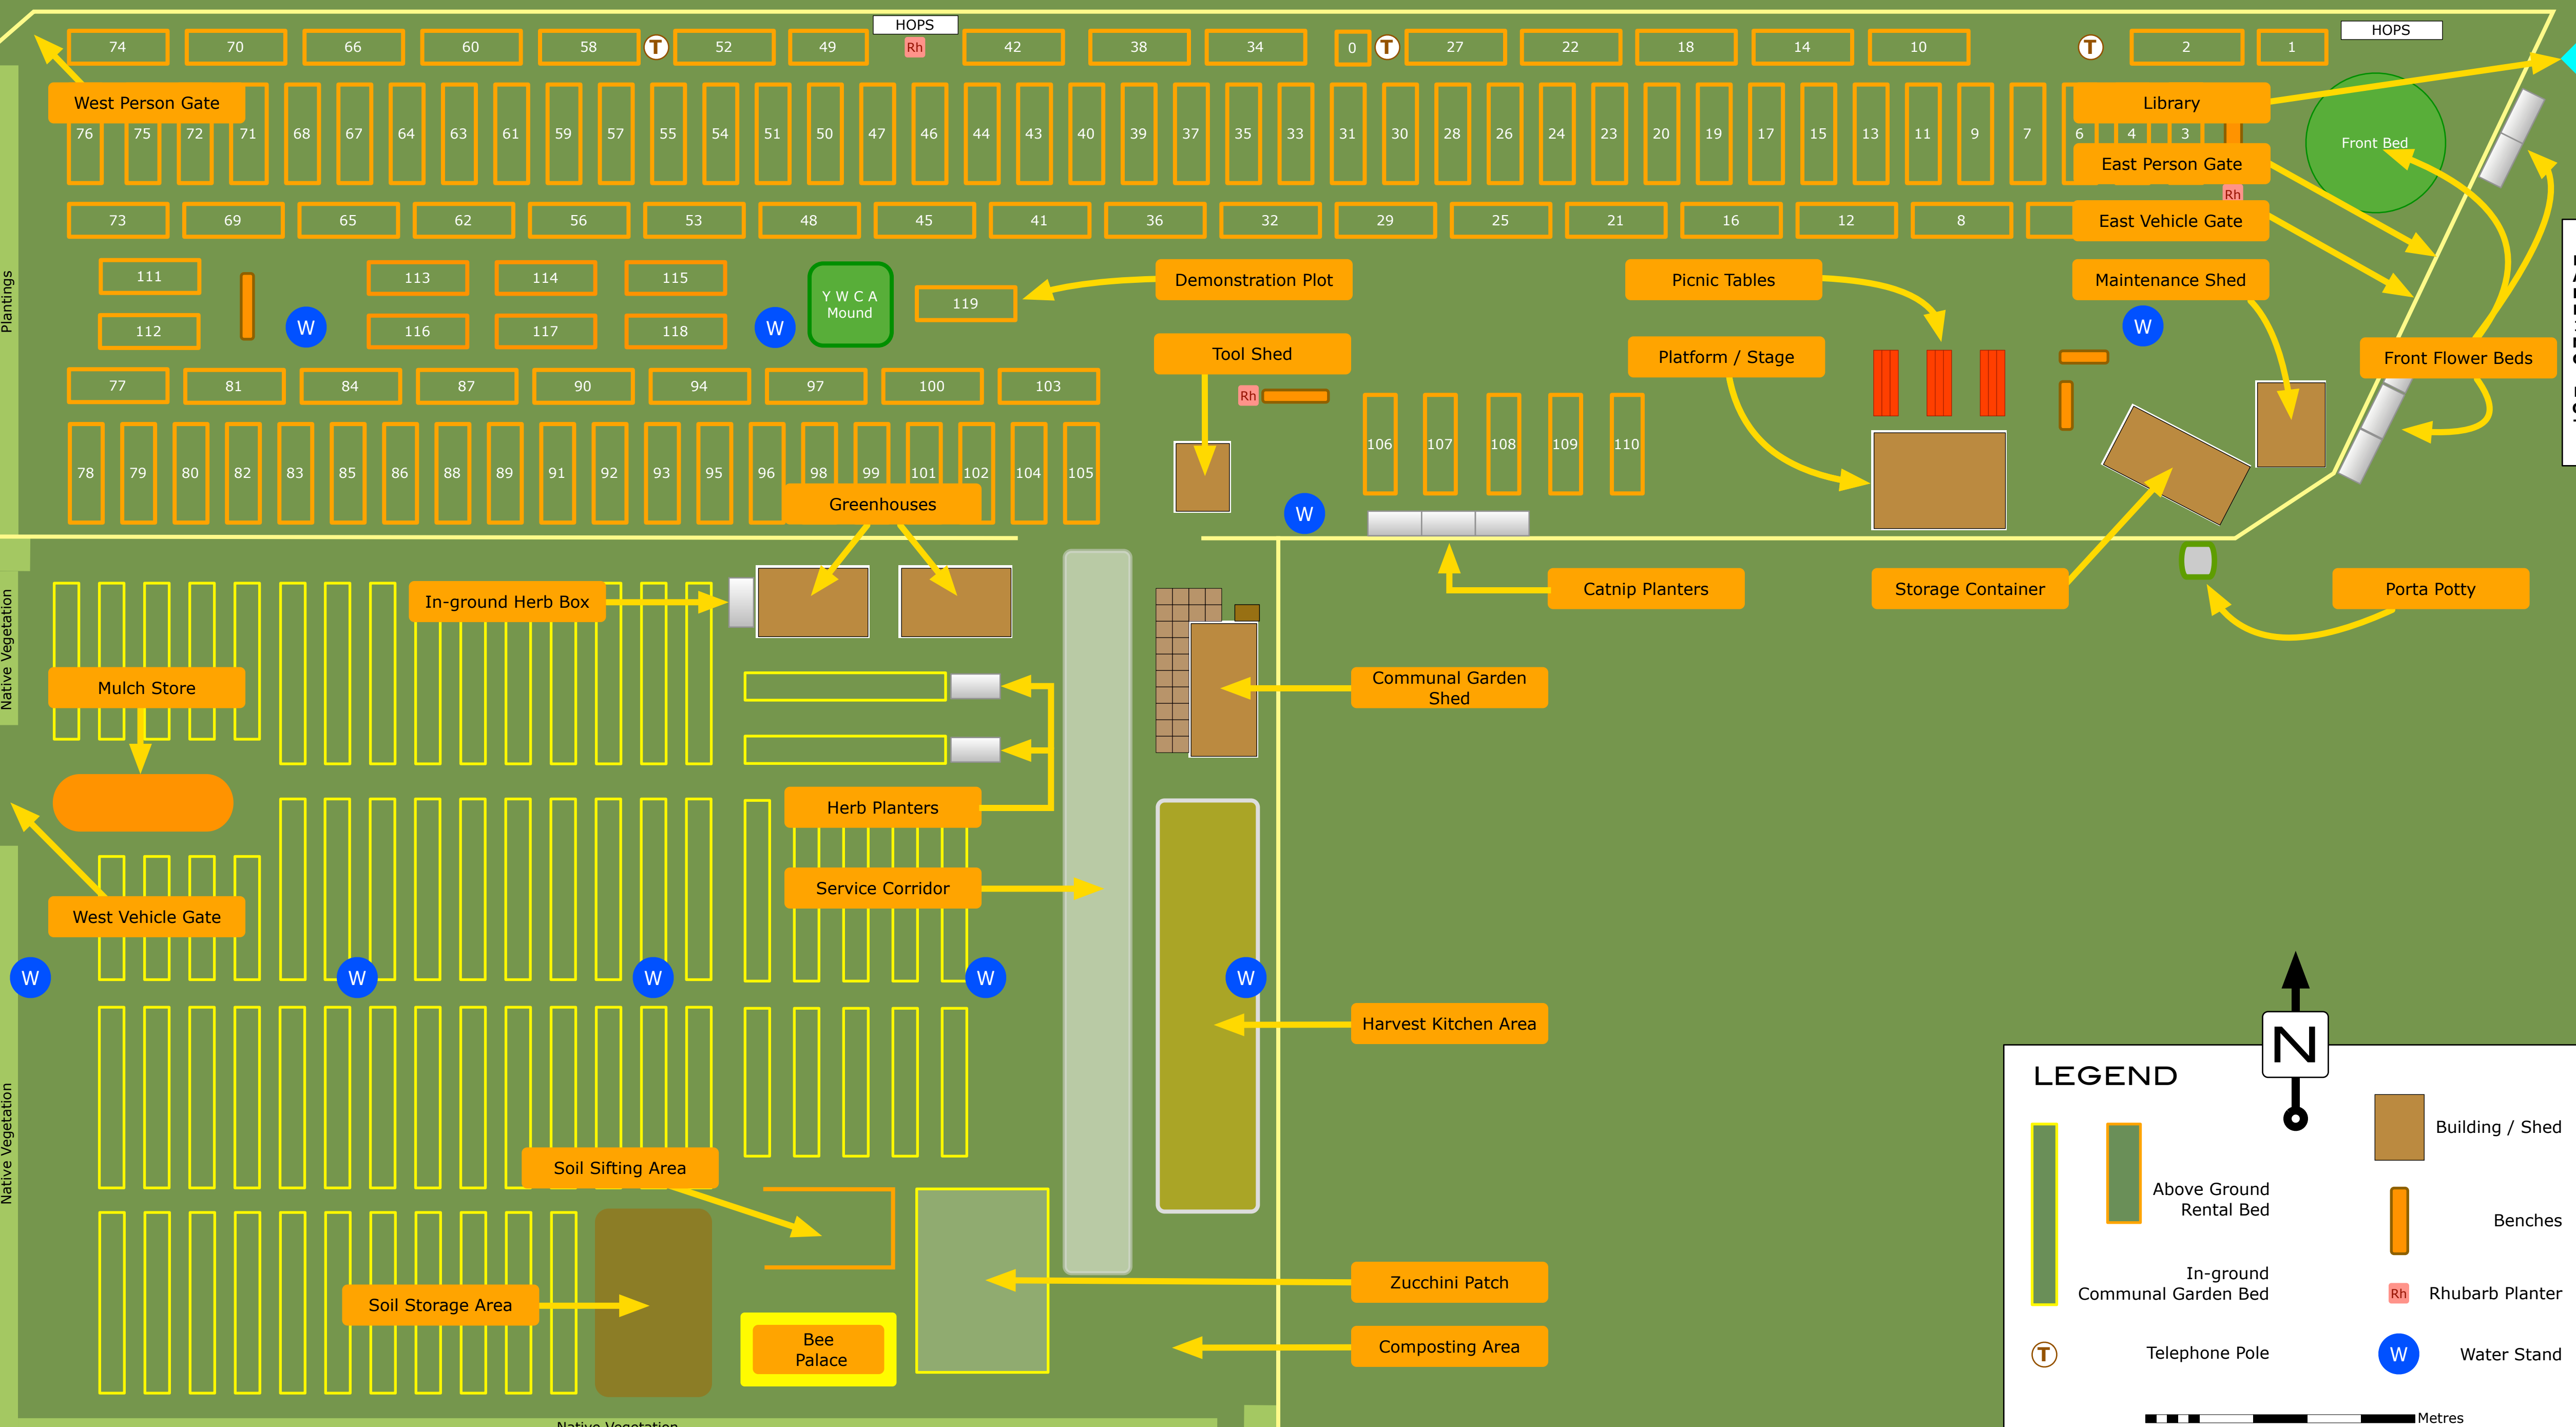

# INGLEWOOD COMMUNITY GARDEN

### LEGEND

	Native Vegetation		Building / Shed
	Above Ground Rental Bed		Benches
	In-ground Communal Garden Bed		Rhubarb Planter
	Telephone Pole		Water Stand

0 1 2 4 6 8 10 Metres