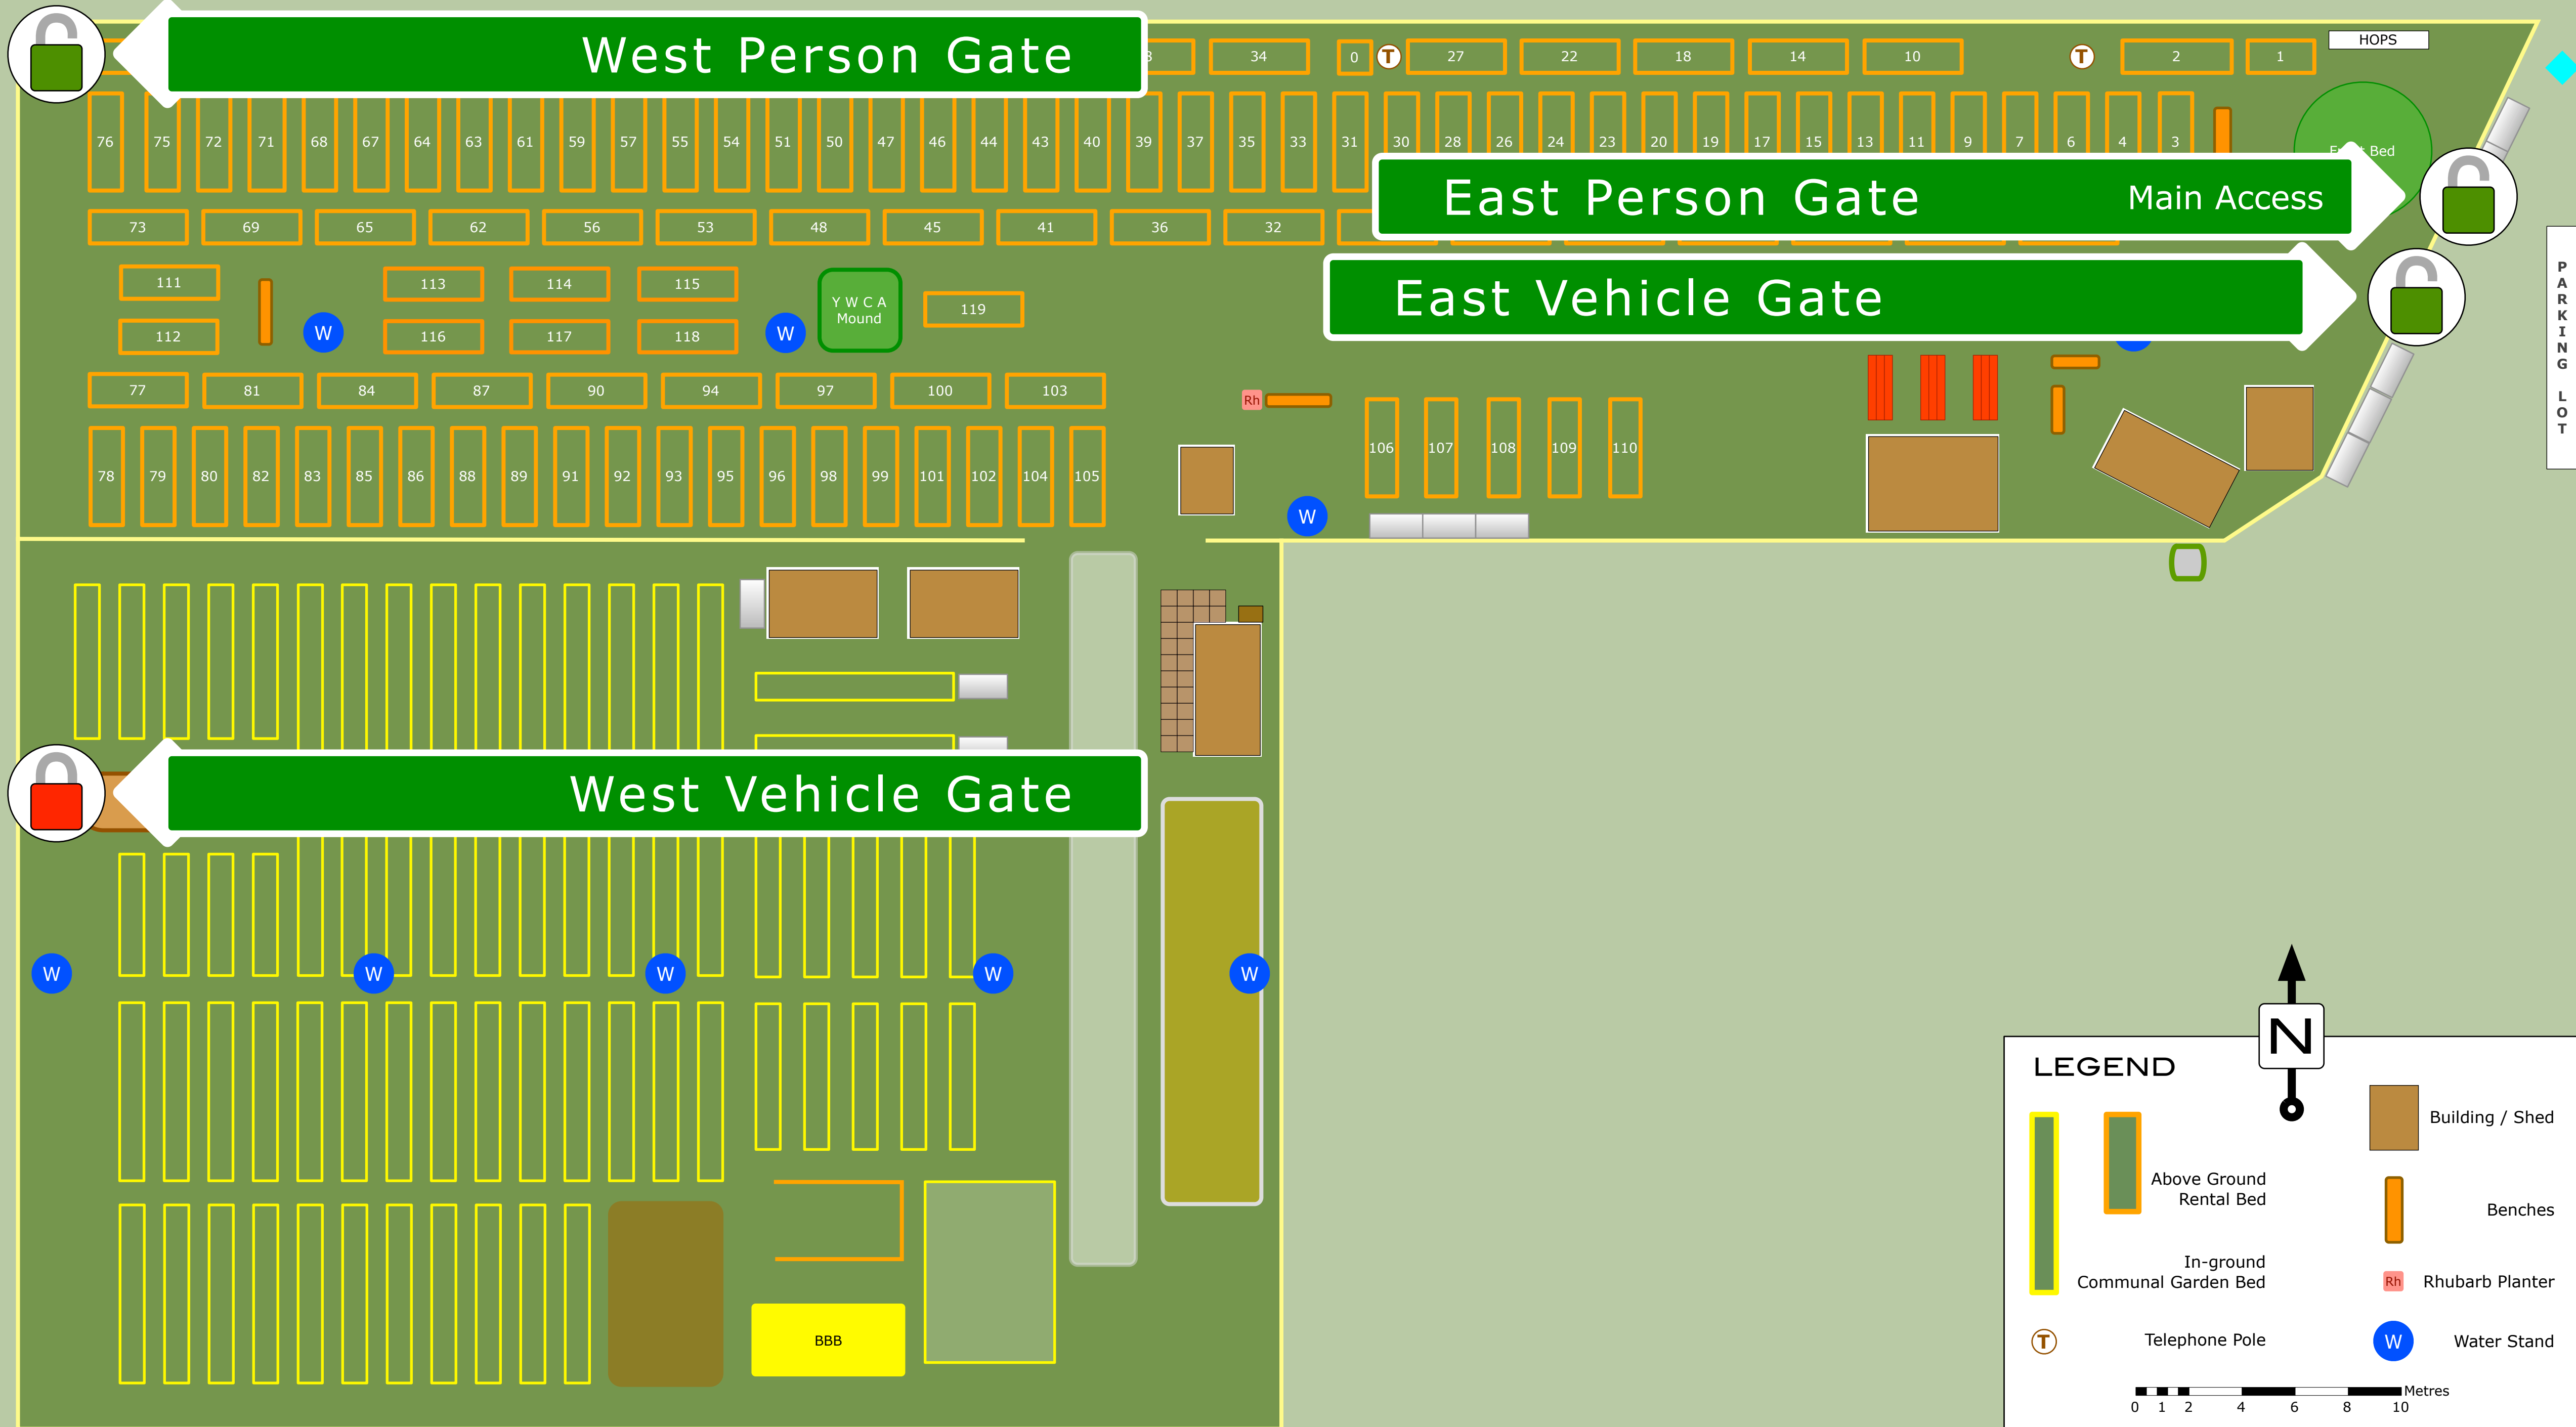

INGLEWOOD COMMUNITY GARDEN

West Person Gate

East Person Gate Main Access

East Vehicle Gate

West Vehicle Gate

LEGEND

| | | | |
|--|-------------------------------|--|-----------------|
| | In-ground Communal Garden Bed | | Building / Shed |
| | Above Ground Rental Bed | | Benches |
| | Telephone Pole | | Rhubarb Planter |
| | Water Stand | | |

0 1 2 4 6 8 10 Metres