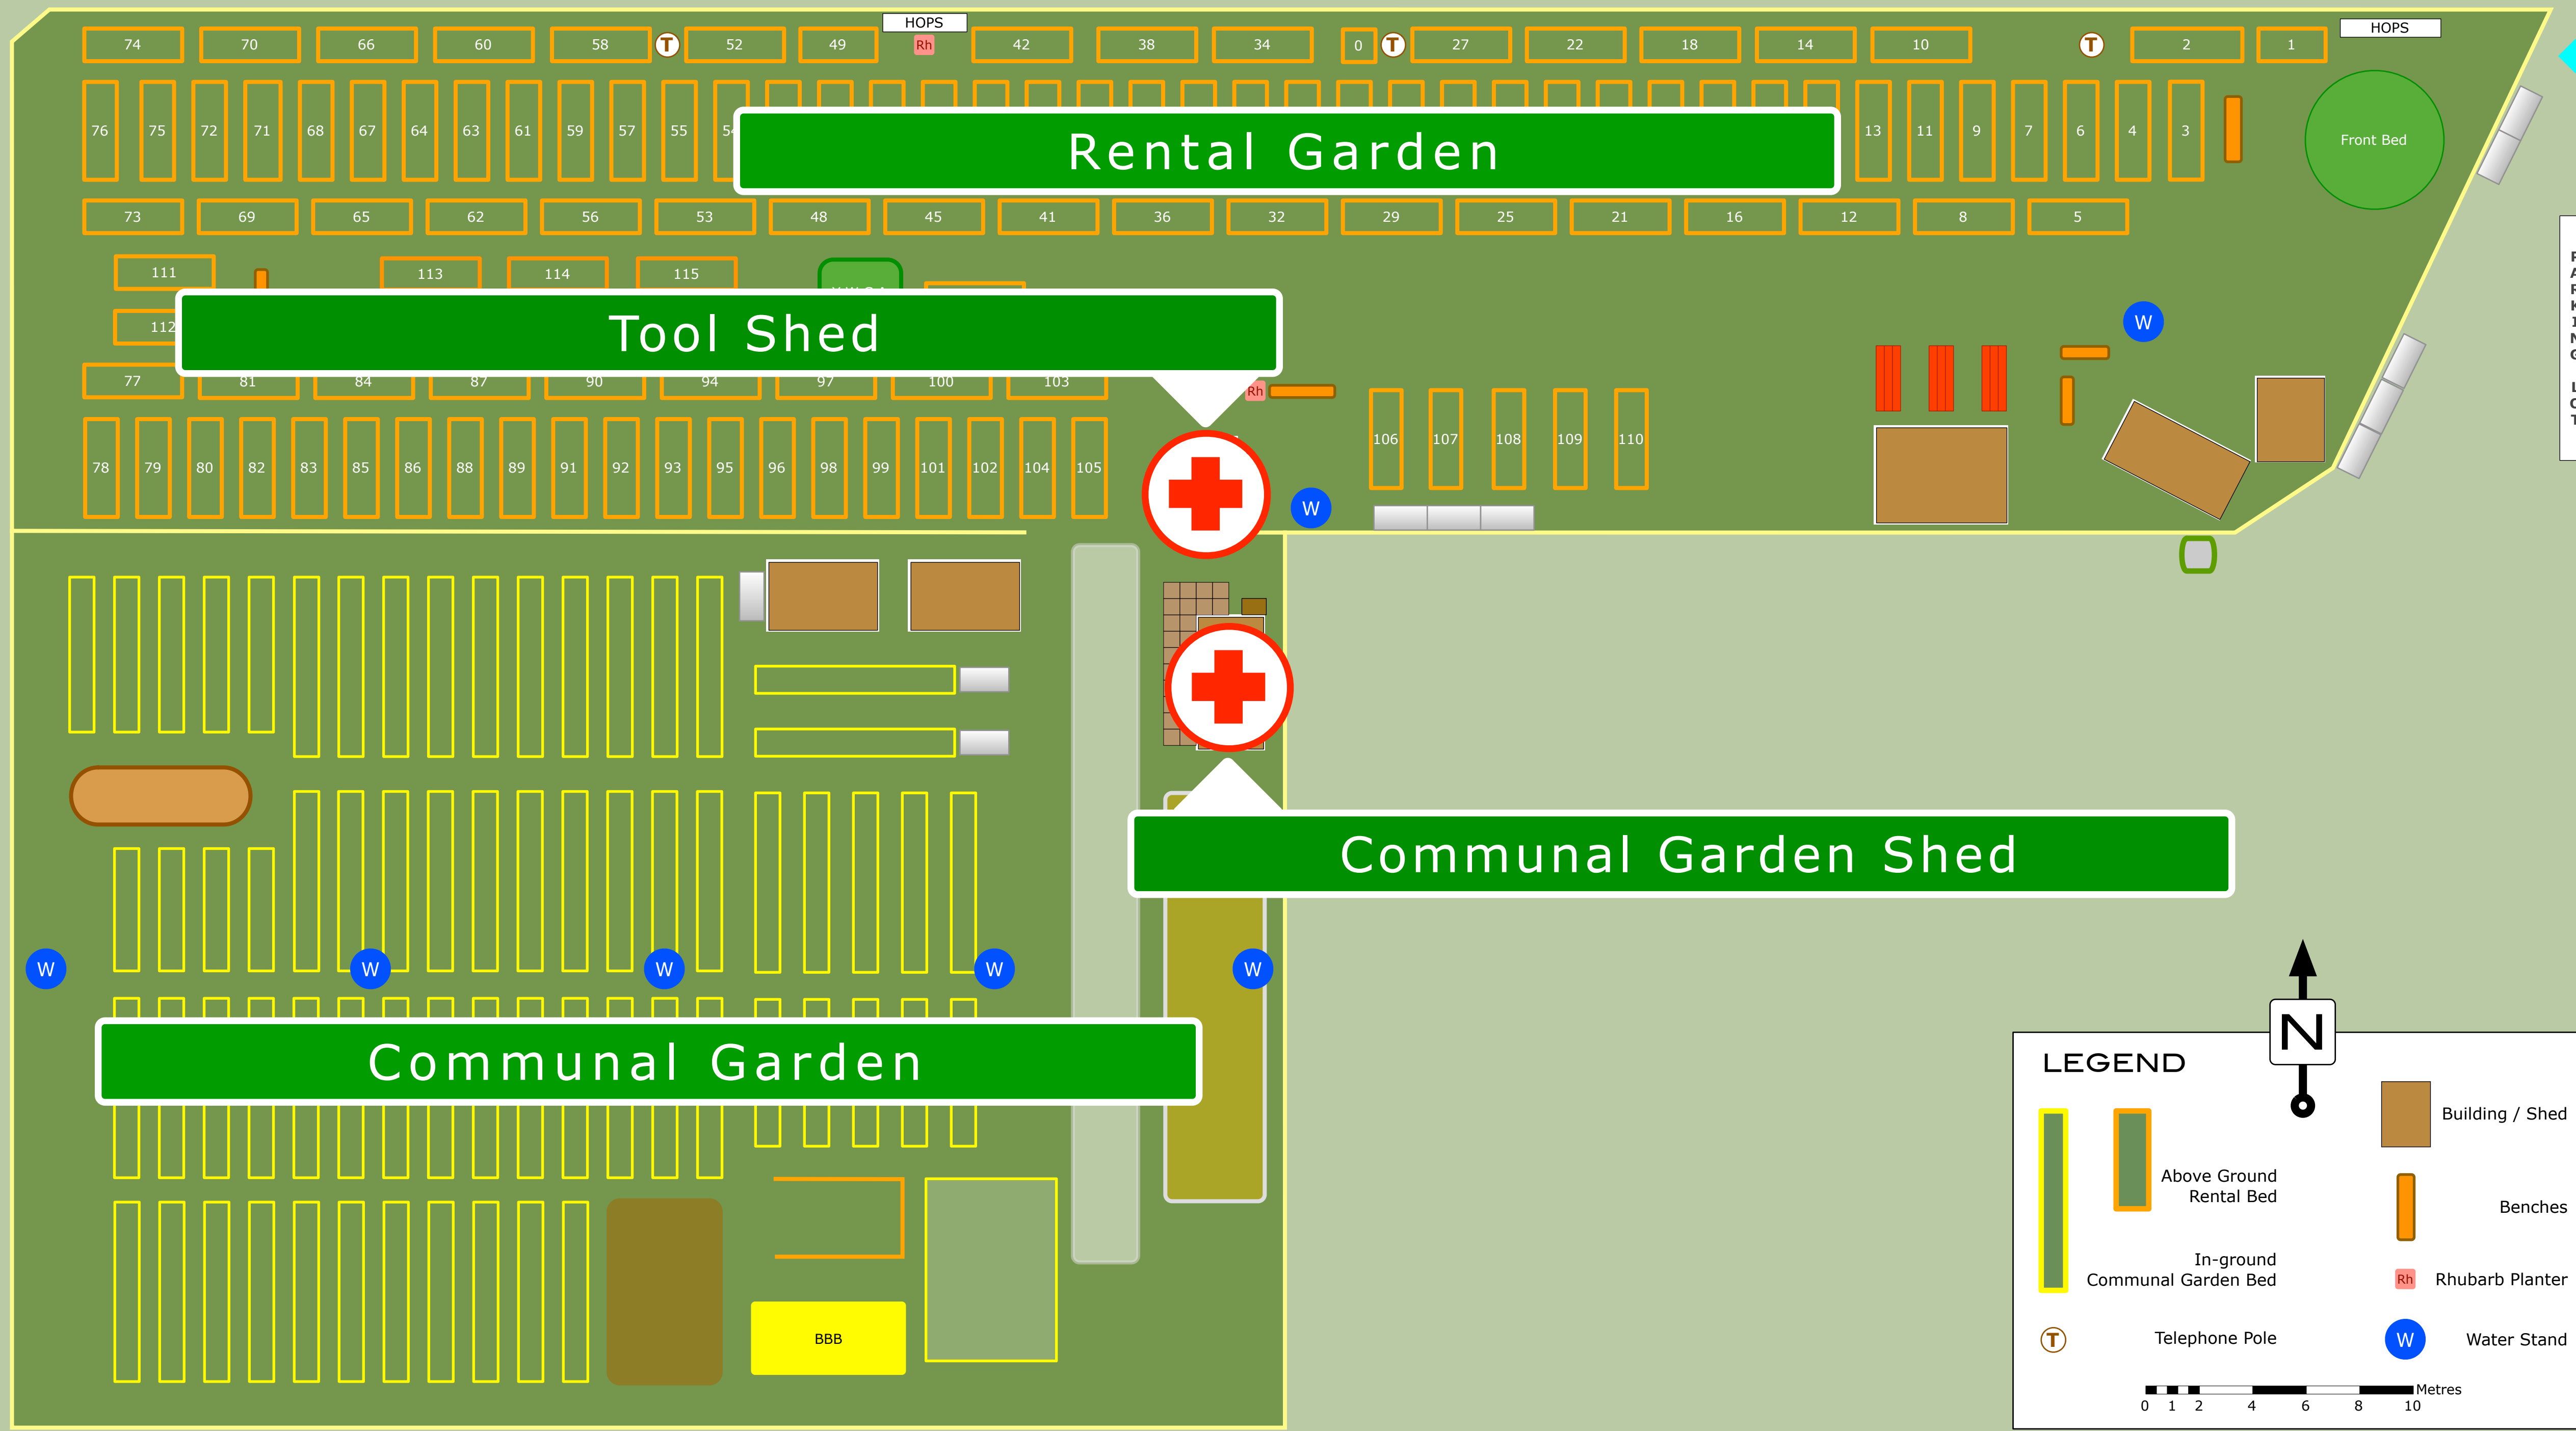

INGLEWOOD COMMUNITY GARDEN

LEGEND

	In-ground Communal Garden Bed		Building / Shed
	Above Ground Rental Bed		Benches
	Rhubarb Planter		Water Stand
	Telephone Pole		

0 1 2 4 6 8 10 Metres

N