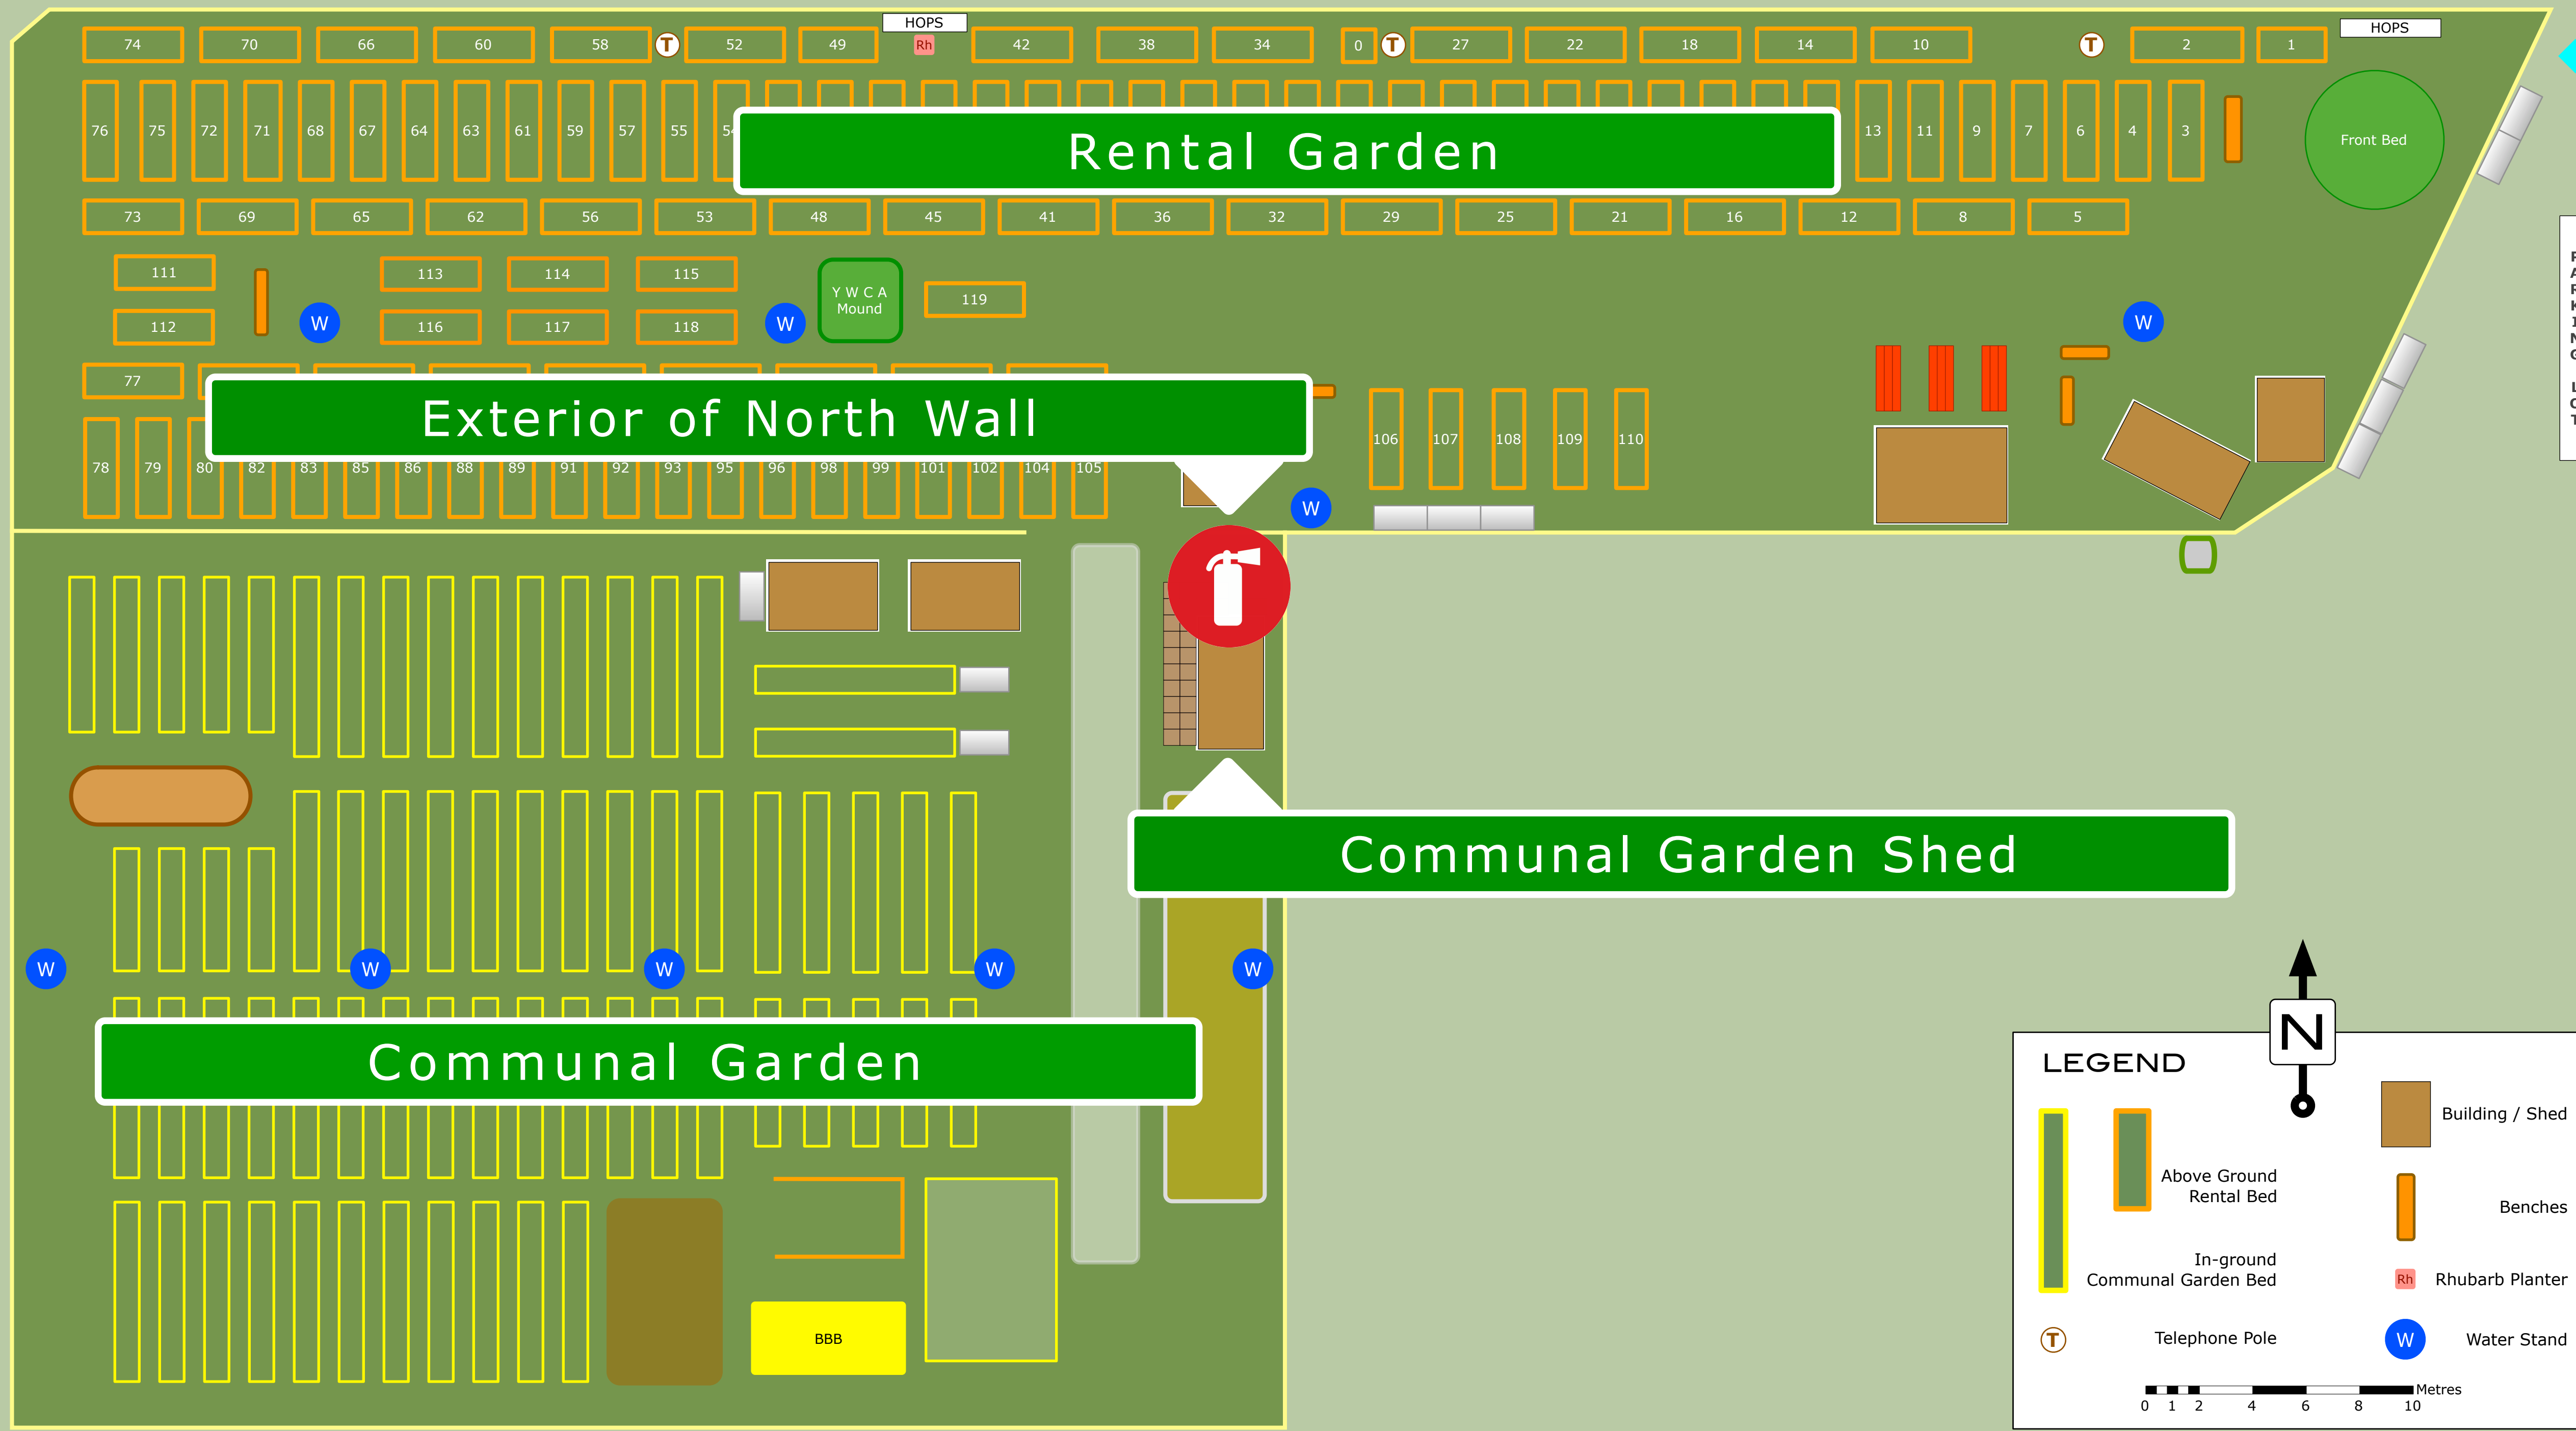

INGLEWOOD COMMUNITY GARDEN

LEGEND

	In-ground Communal Garden Bed		Building / Shed
	Above Ground Rental Bed		Benches
	Telephone Pole		Rhubarb Planter
	Water Stand		

0 1 2 4 6 8 10 Metres

N