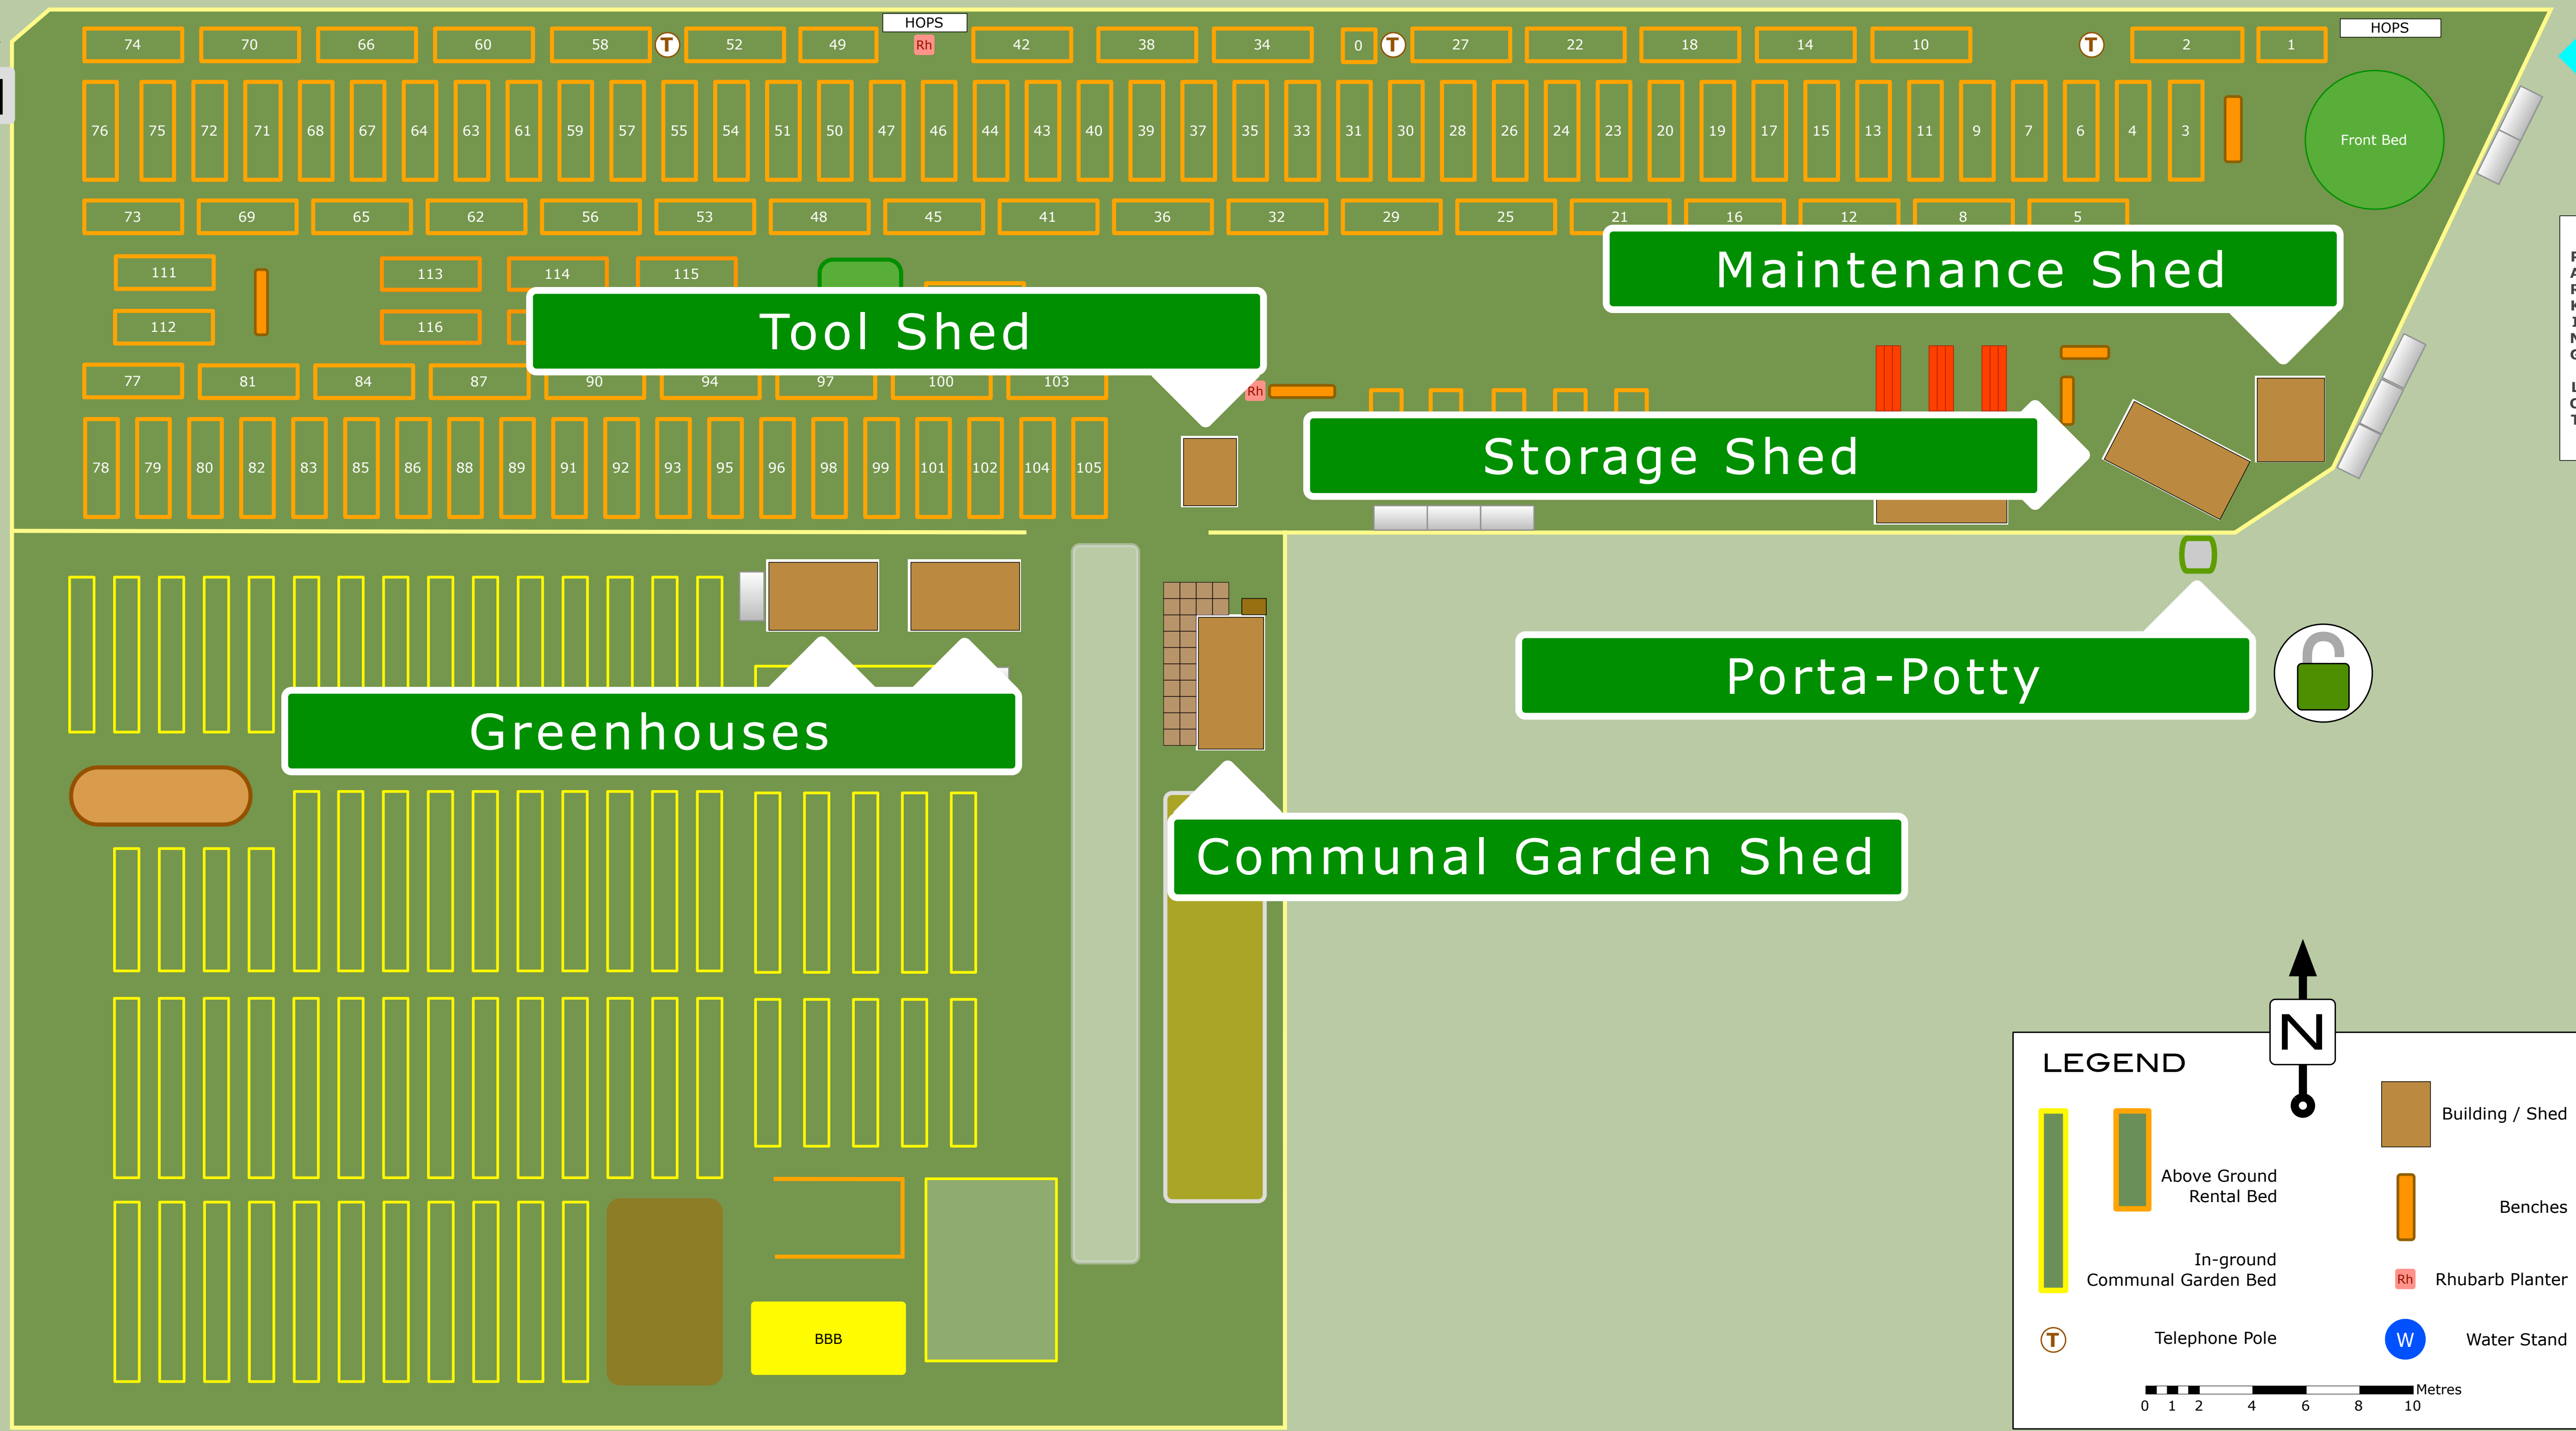

# INGLEWOOD COMMUNITY GARDEN

Greenhouses

Tool Shed

Maintenance Shed

Storage Shed

Porta-Potty

Communal Garden Shed

**LEGEND**

	Above Ground Rental Bed		Building / Shed
	In-ground Communal Garden Bed		Benches
	Telephone Pole		Rhubarb Planter
	Water Stand		Water Stand

0 1 2 4 6 8 10 Metres