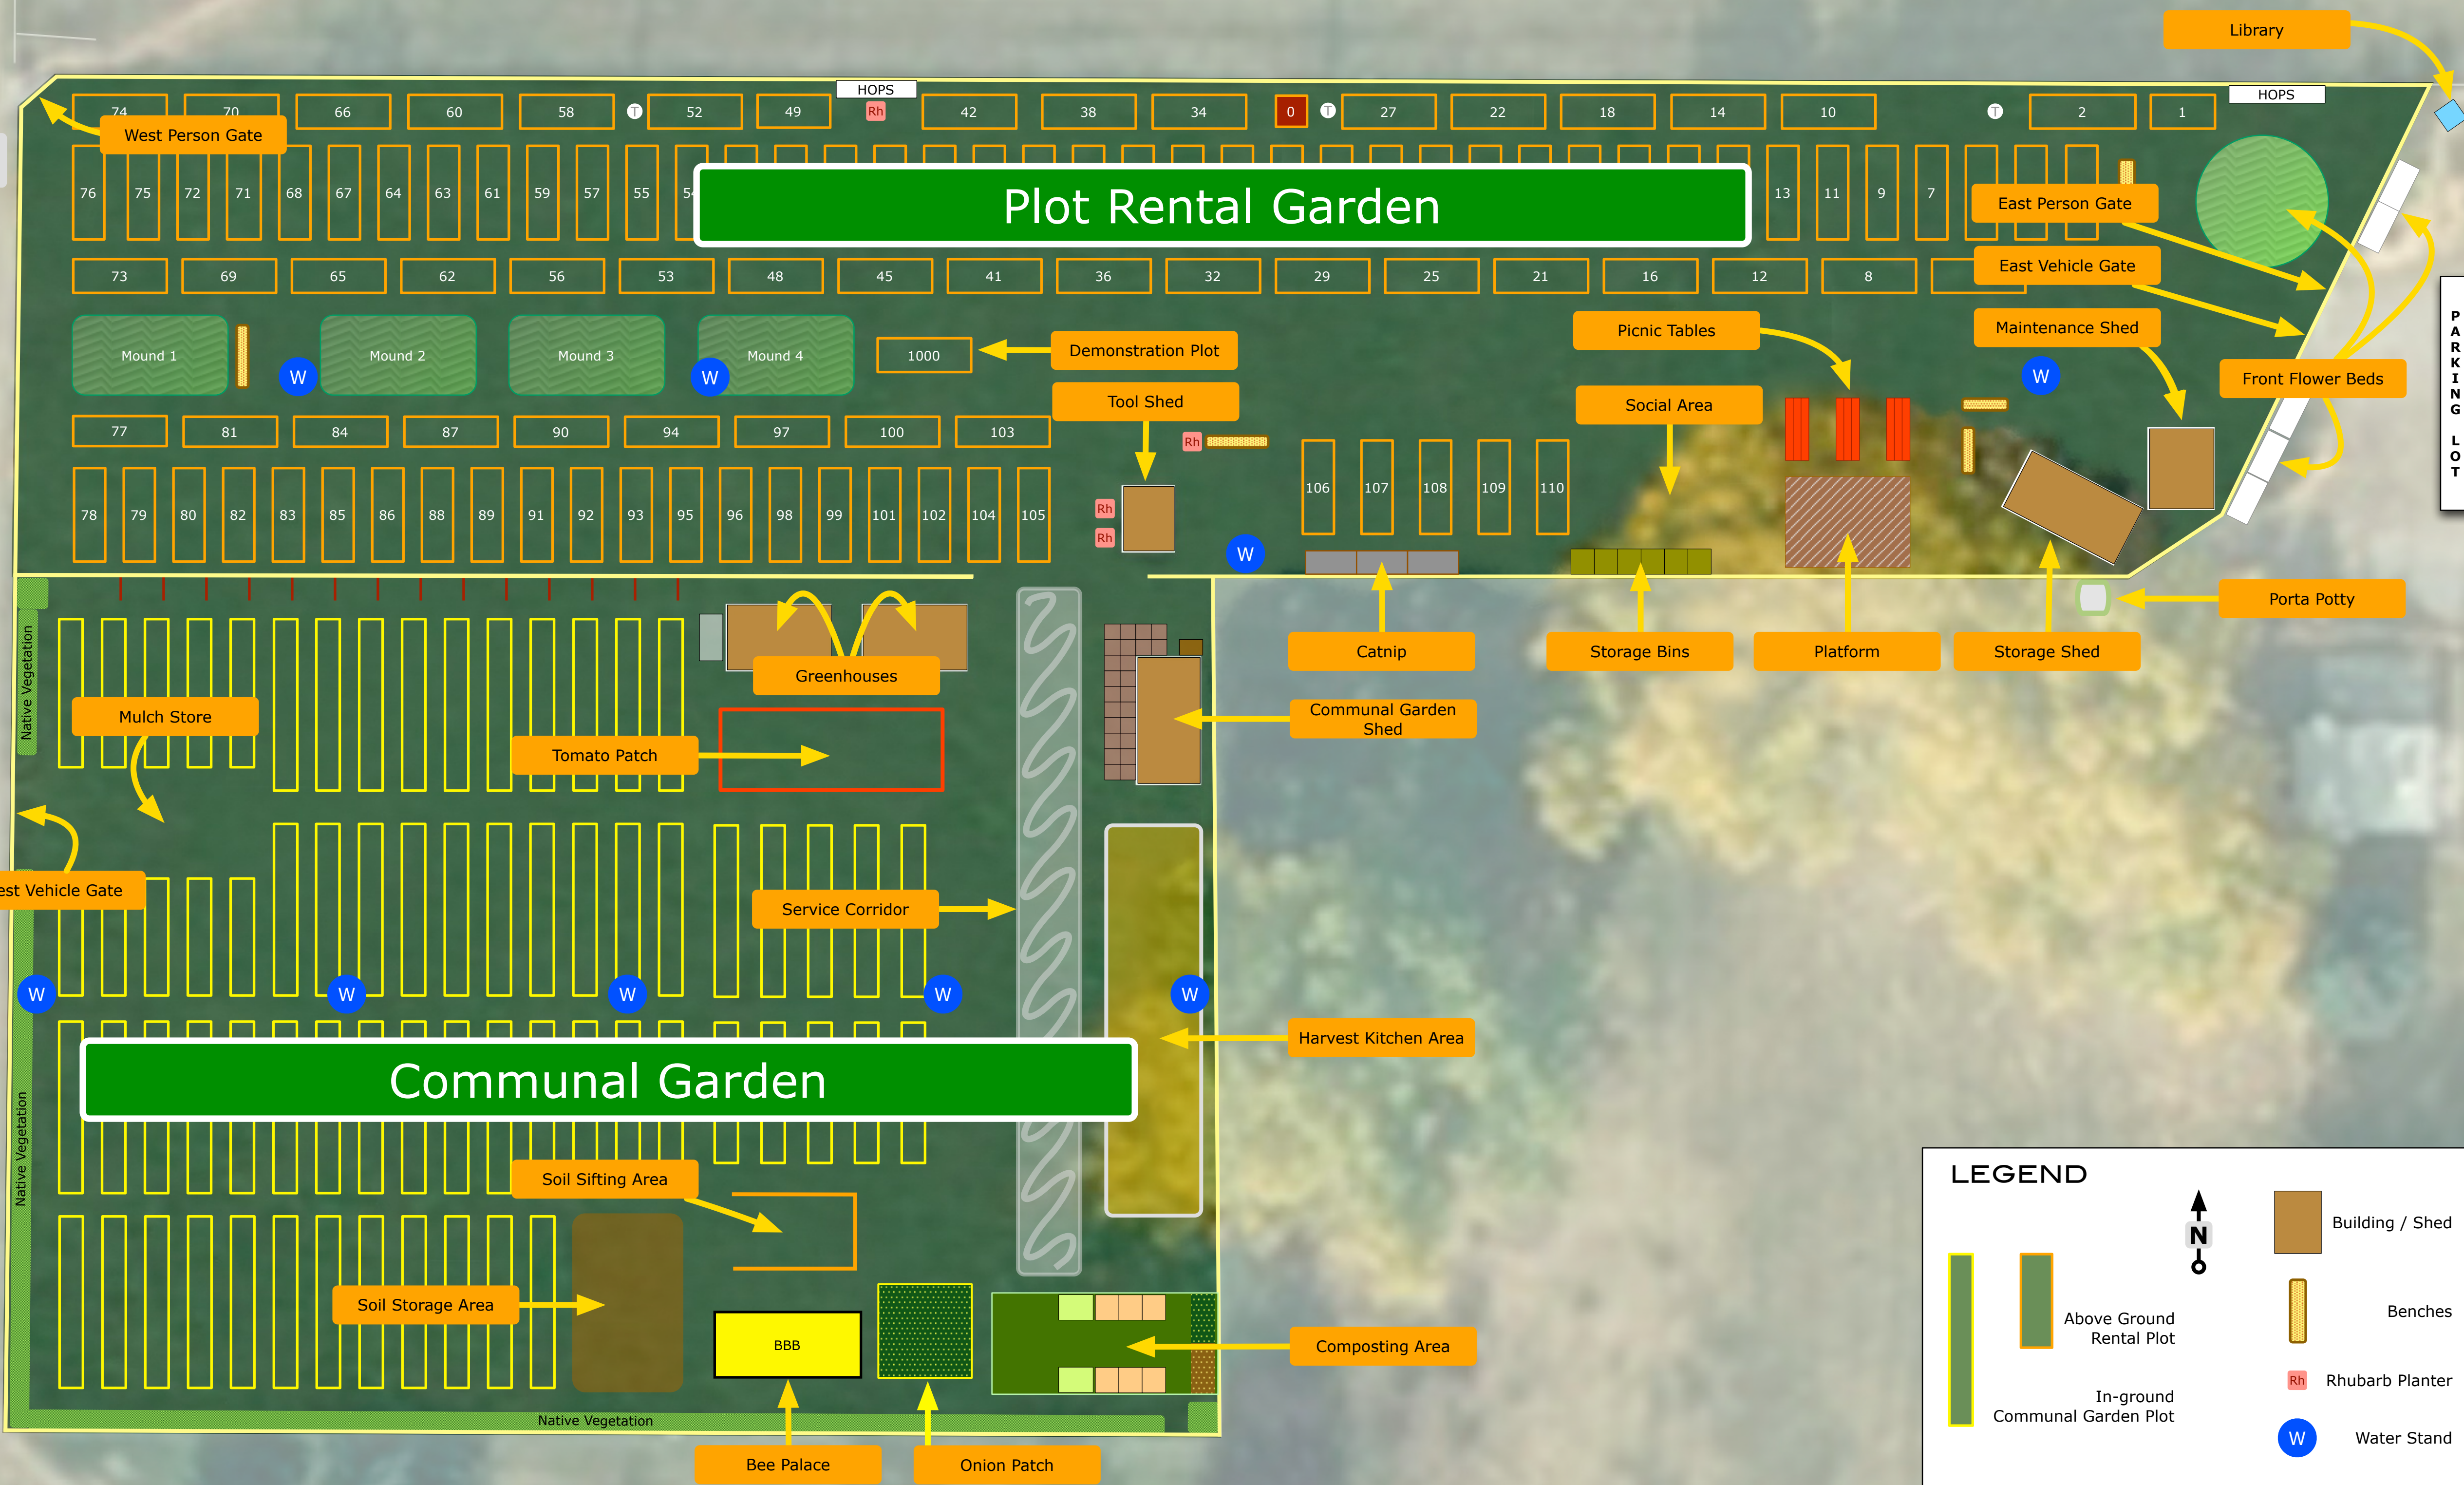

INGLEWOOD COMMUNITY GARDEN

Plot Rental Garden

Communal Garden

LEGEND

- Above Ground Rental Plot
- In-ground Communal Garden Plot
- Building / Shed
- Benches
- Rhubarb Planter
- Water Stand

0 1 2 4 6 8 10 Metres