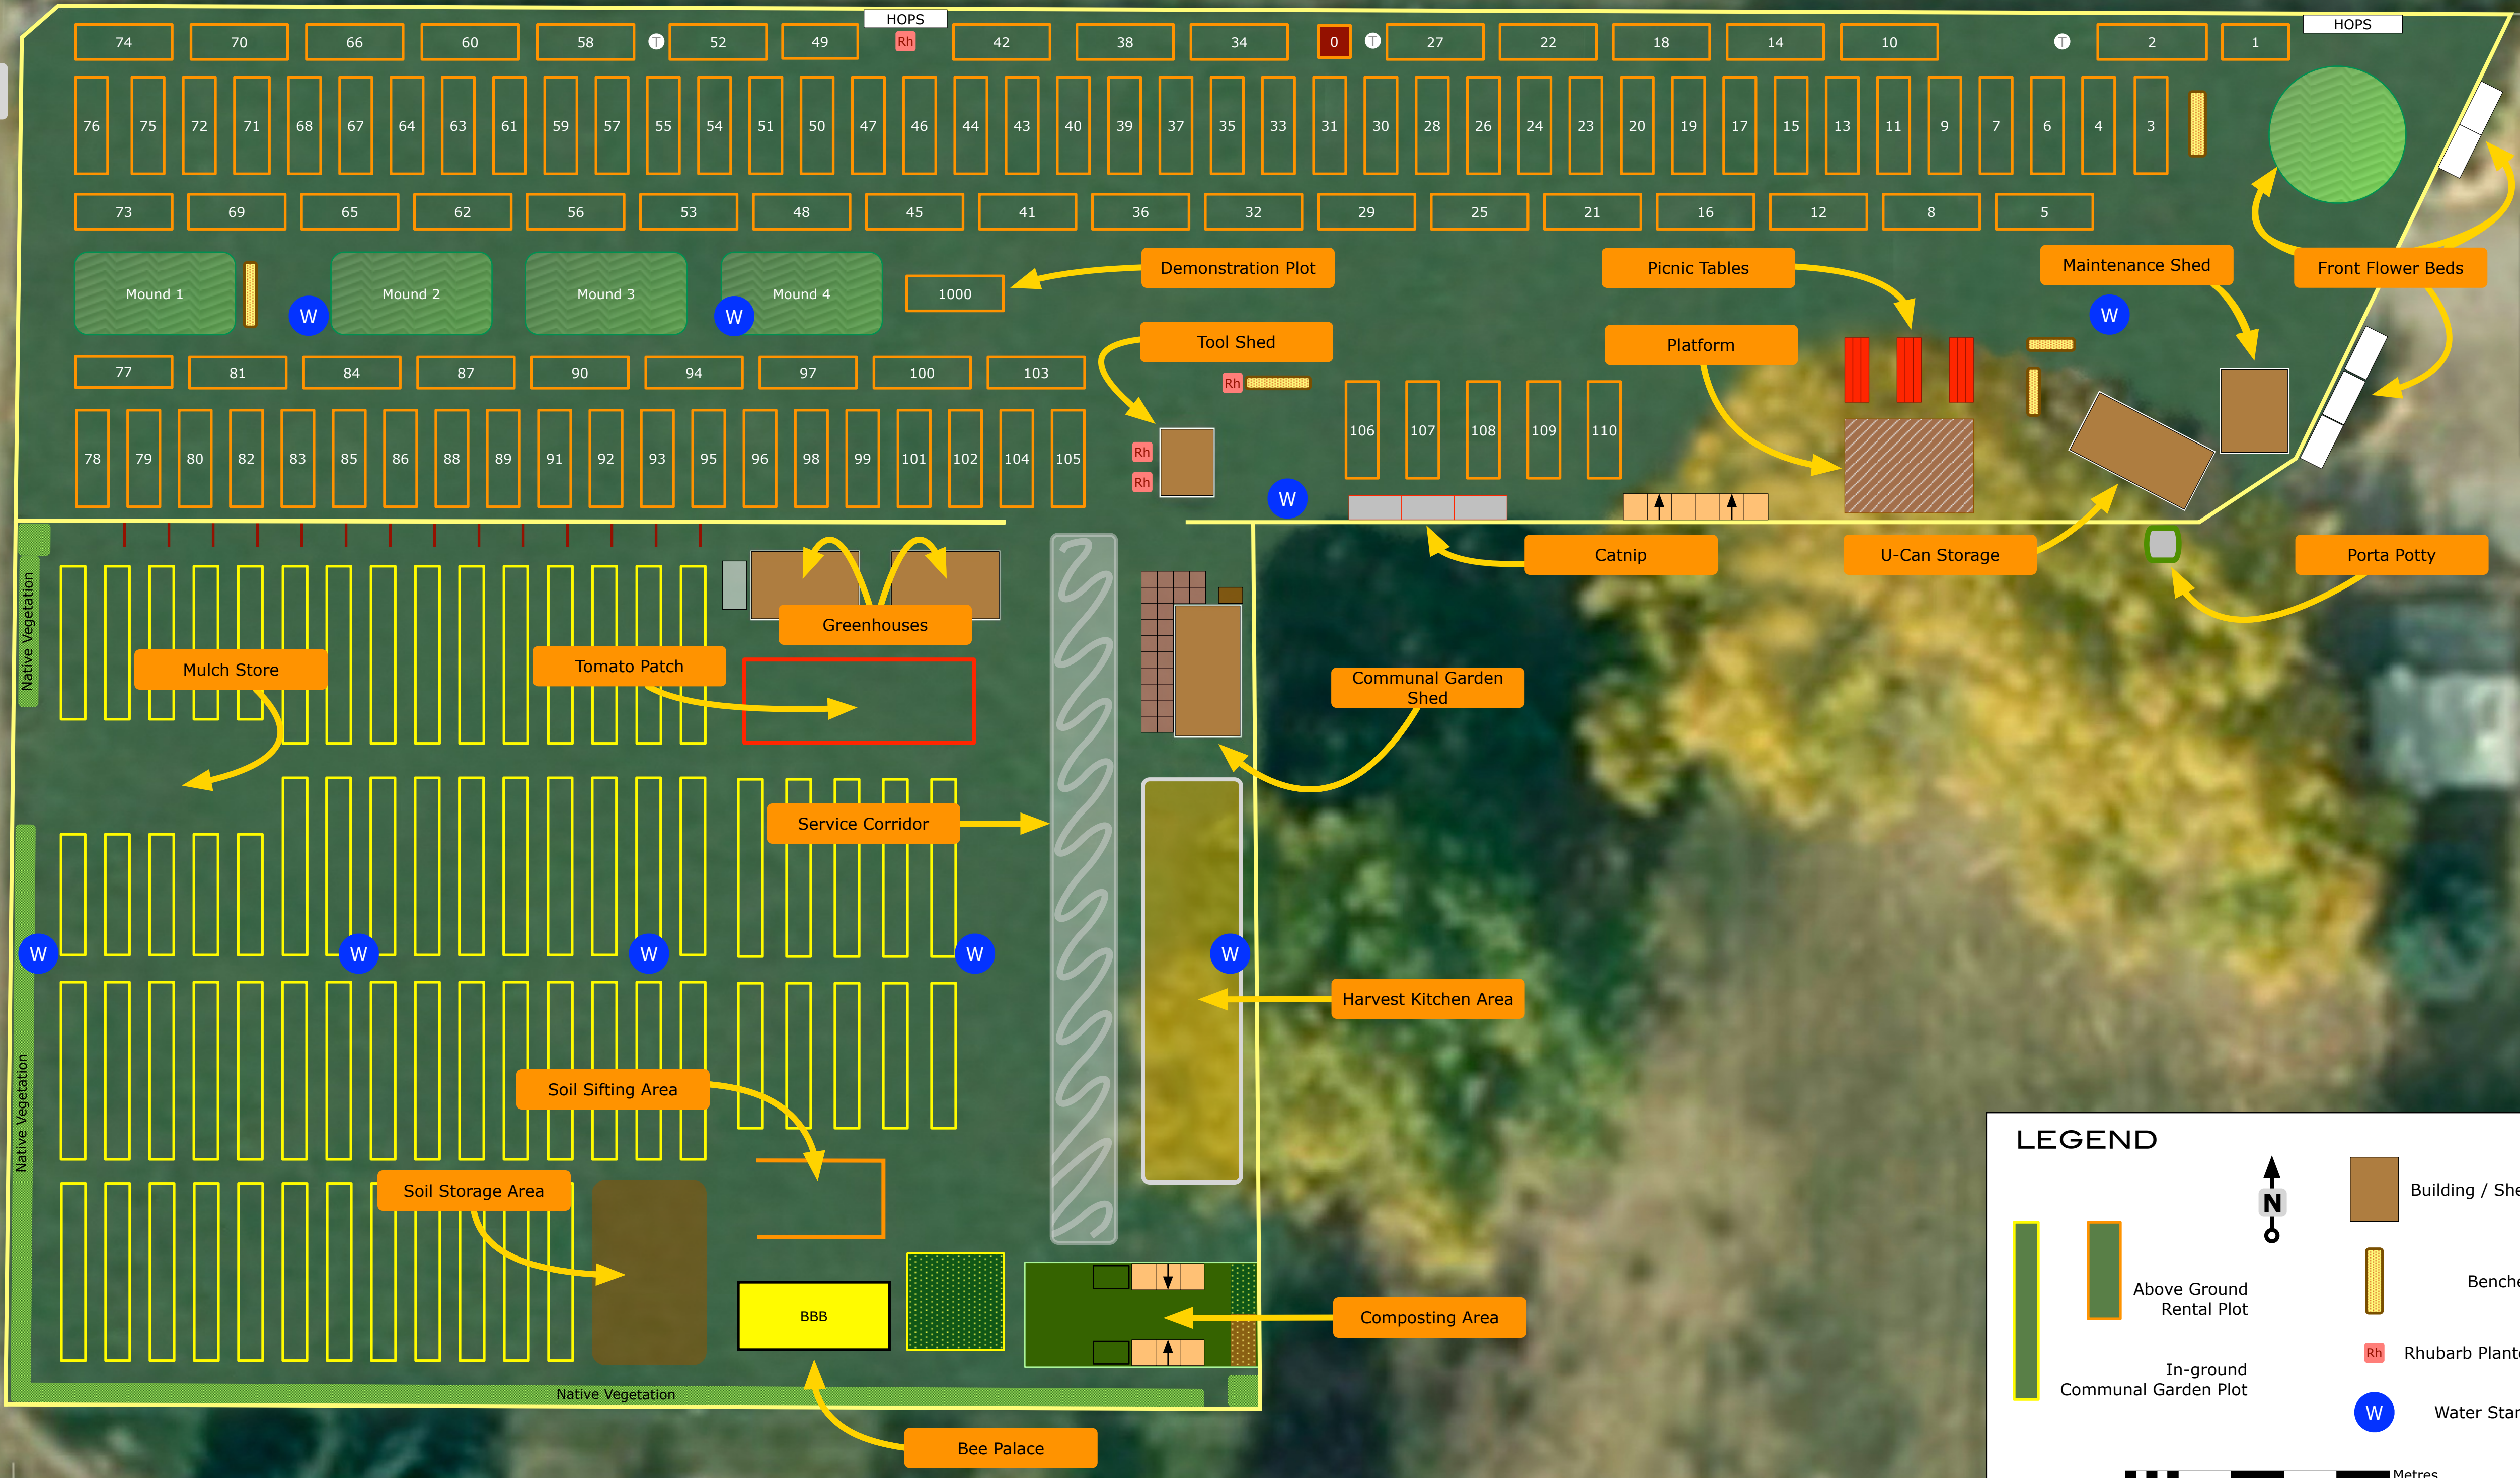

INGLEWOOD COMMUNITY GARDEN

LEGEND

	Above Ground Rental Plot		Building / Shed
	In-ground Communal Garden Plot		Benches
			Rhubarb Planter
			Water Stand