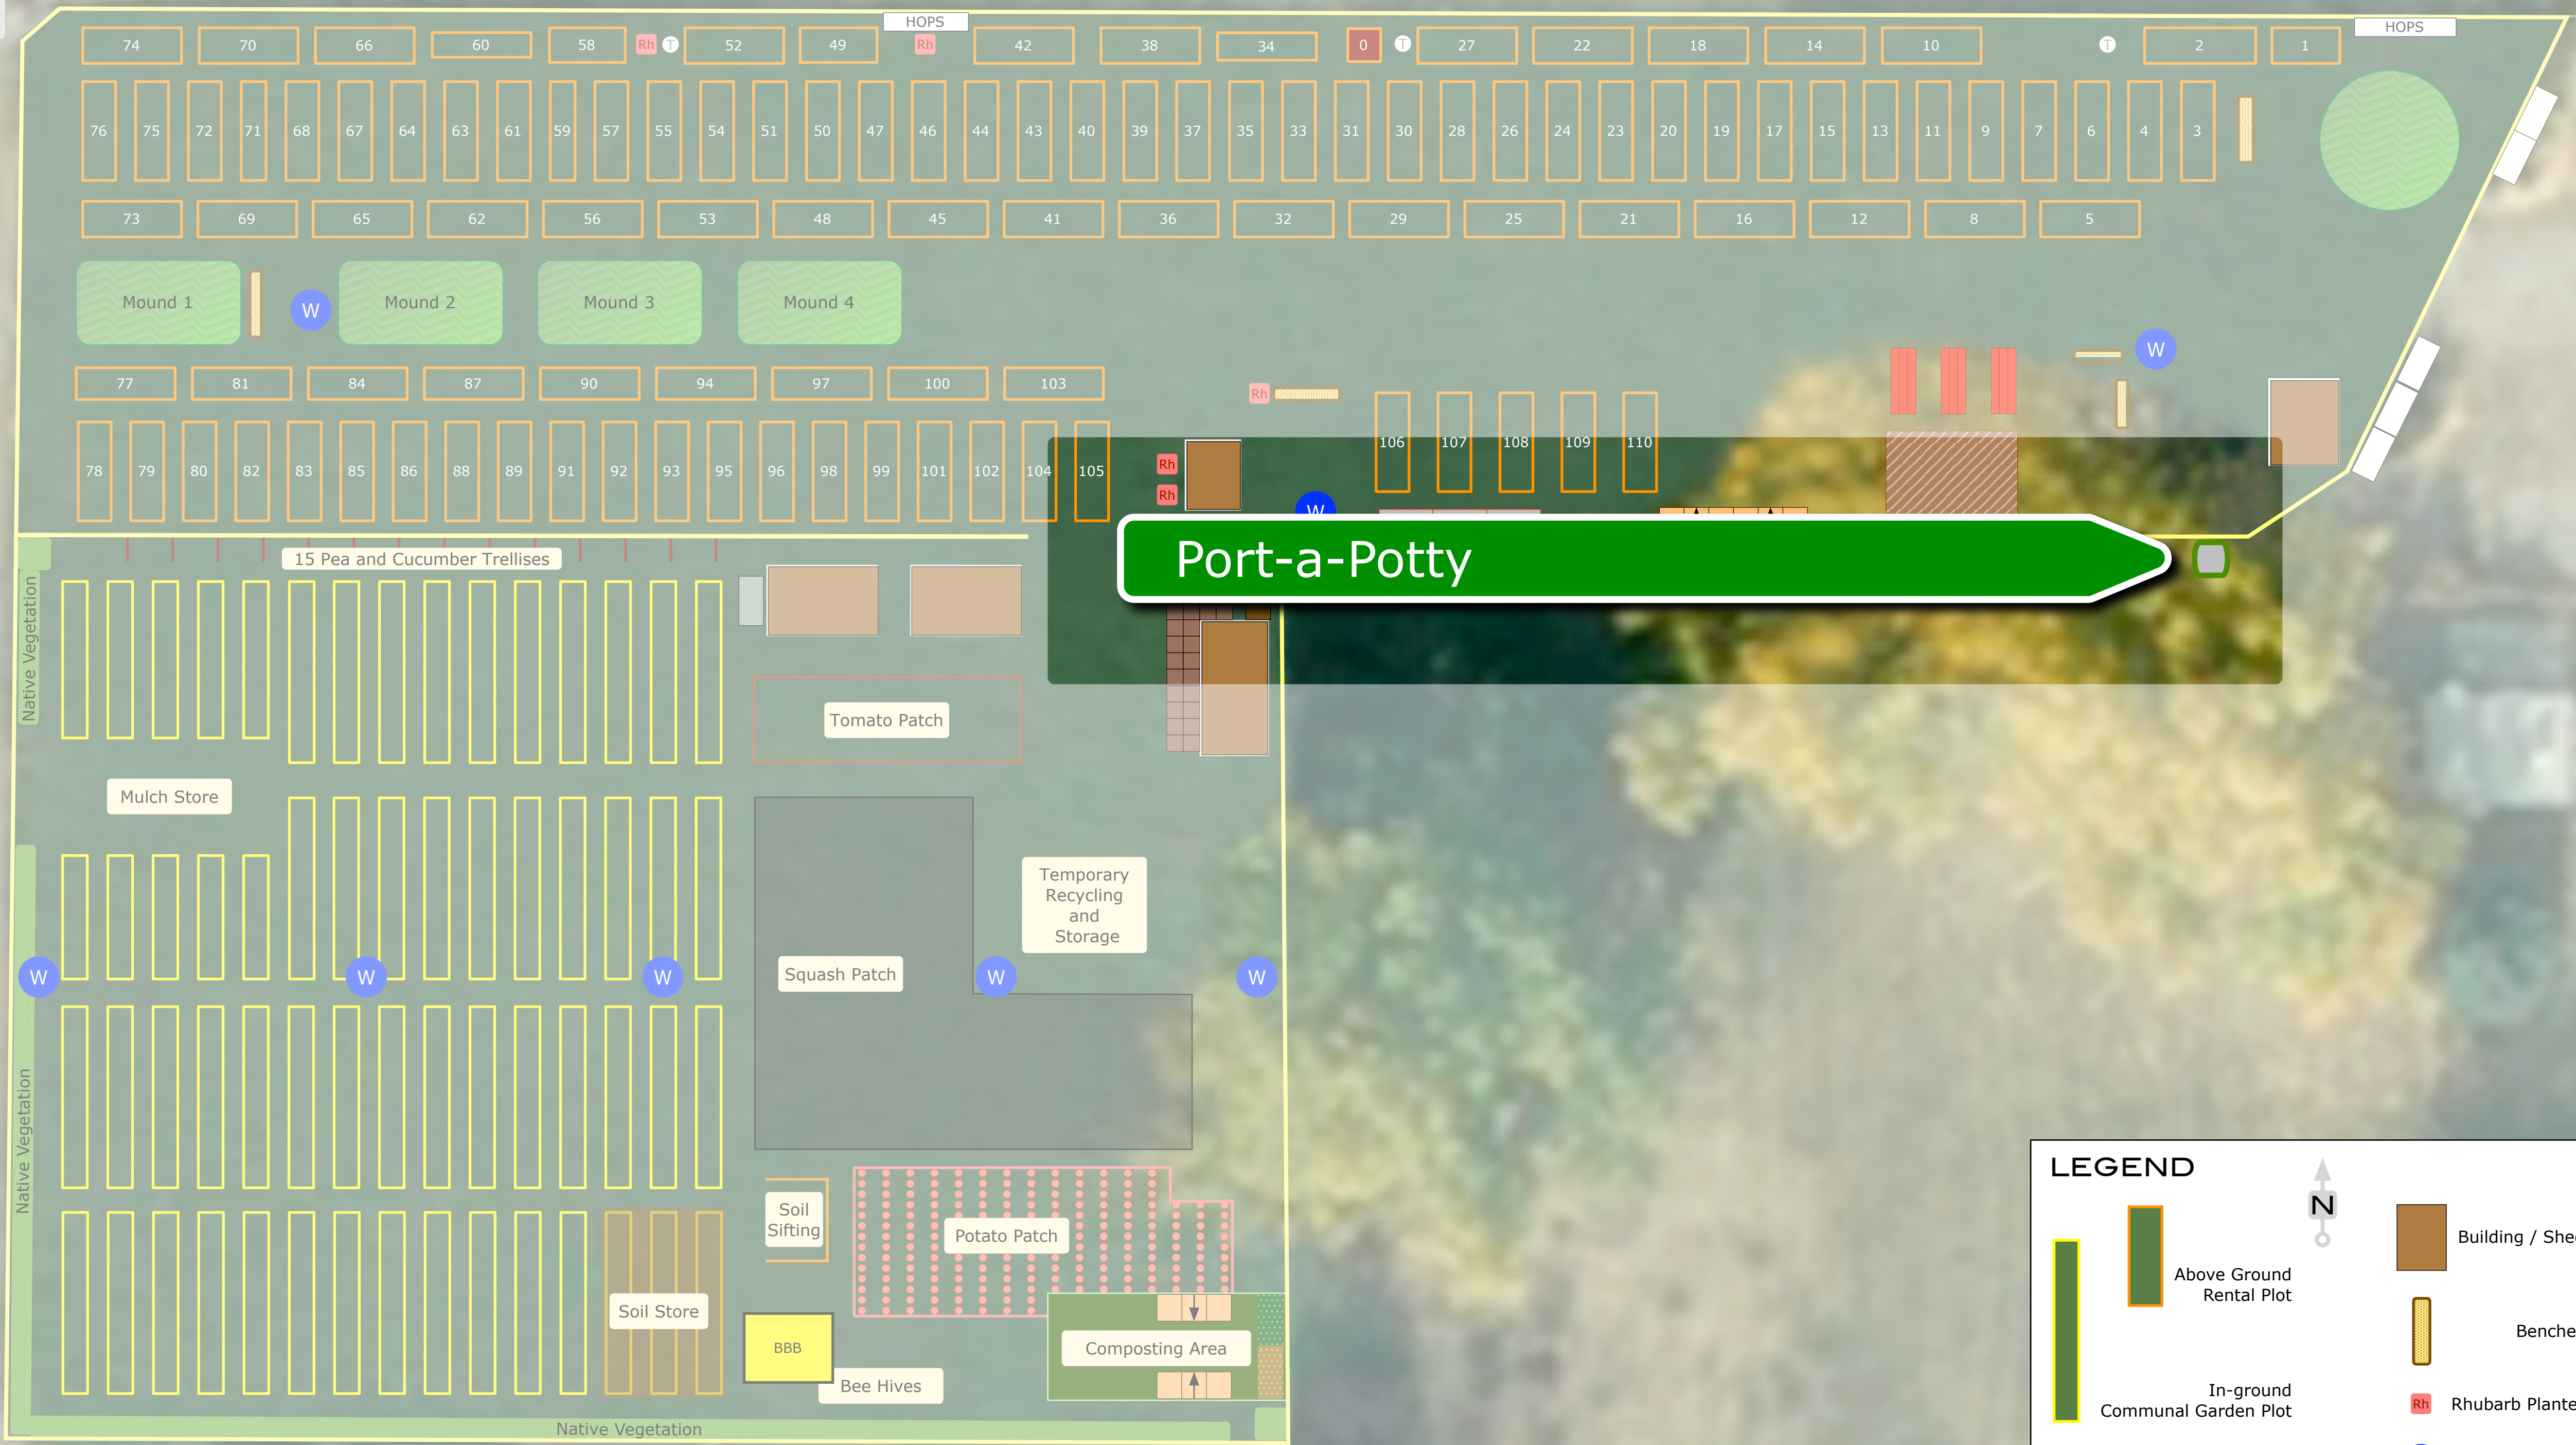

INGLEWOOD COMMUNITY GARDEN

Port-a-Potty

LEGEND

	Above Ground Rental Plot		Building / Shed
	In-ground Communal Garden Plot		Benches
	Compost Bins		Rhubarb Planter
	Water Stand		

0 1 2 4 6 8 10 Metres