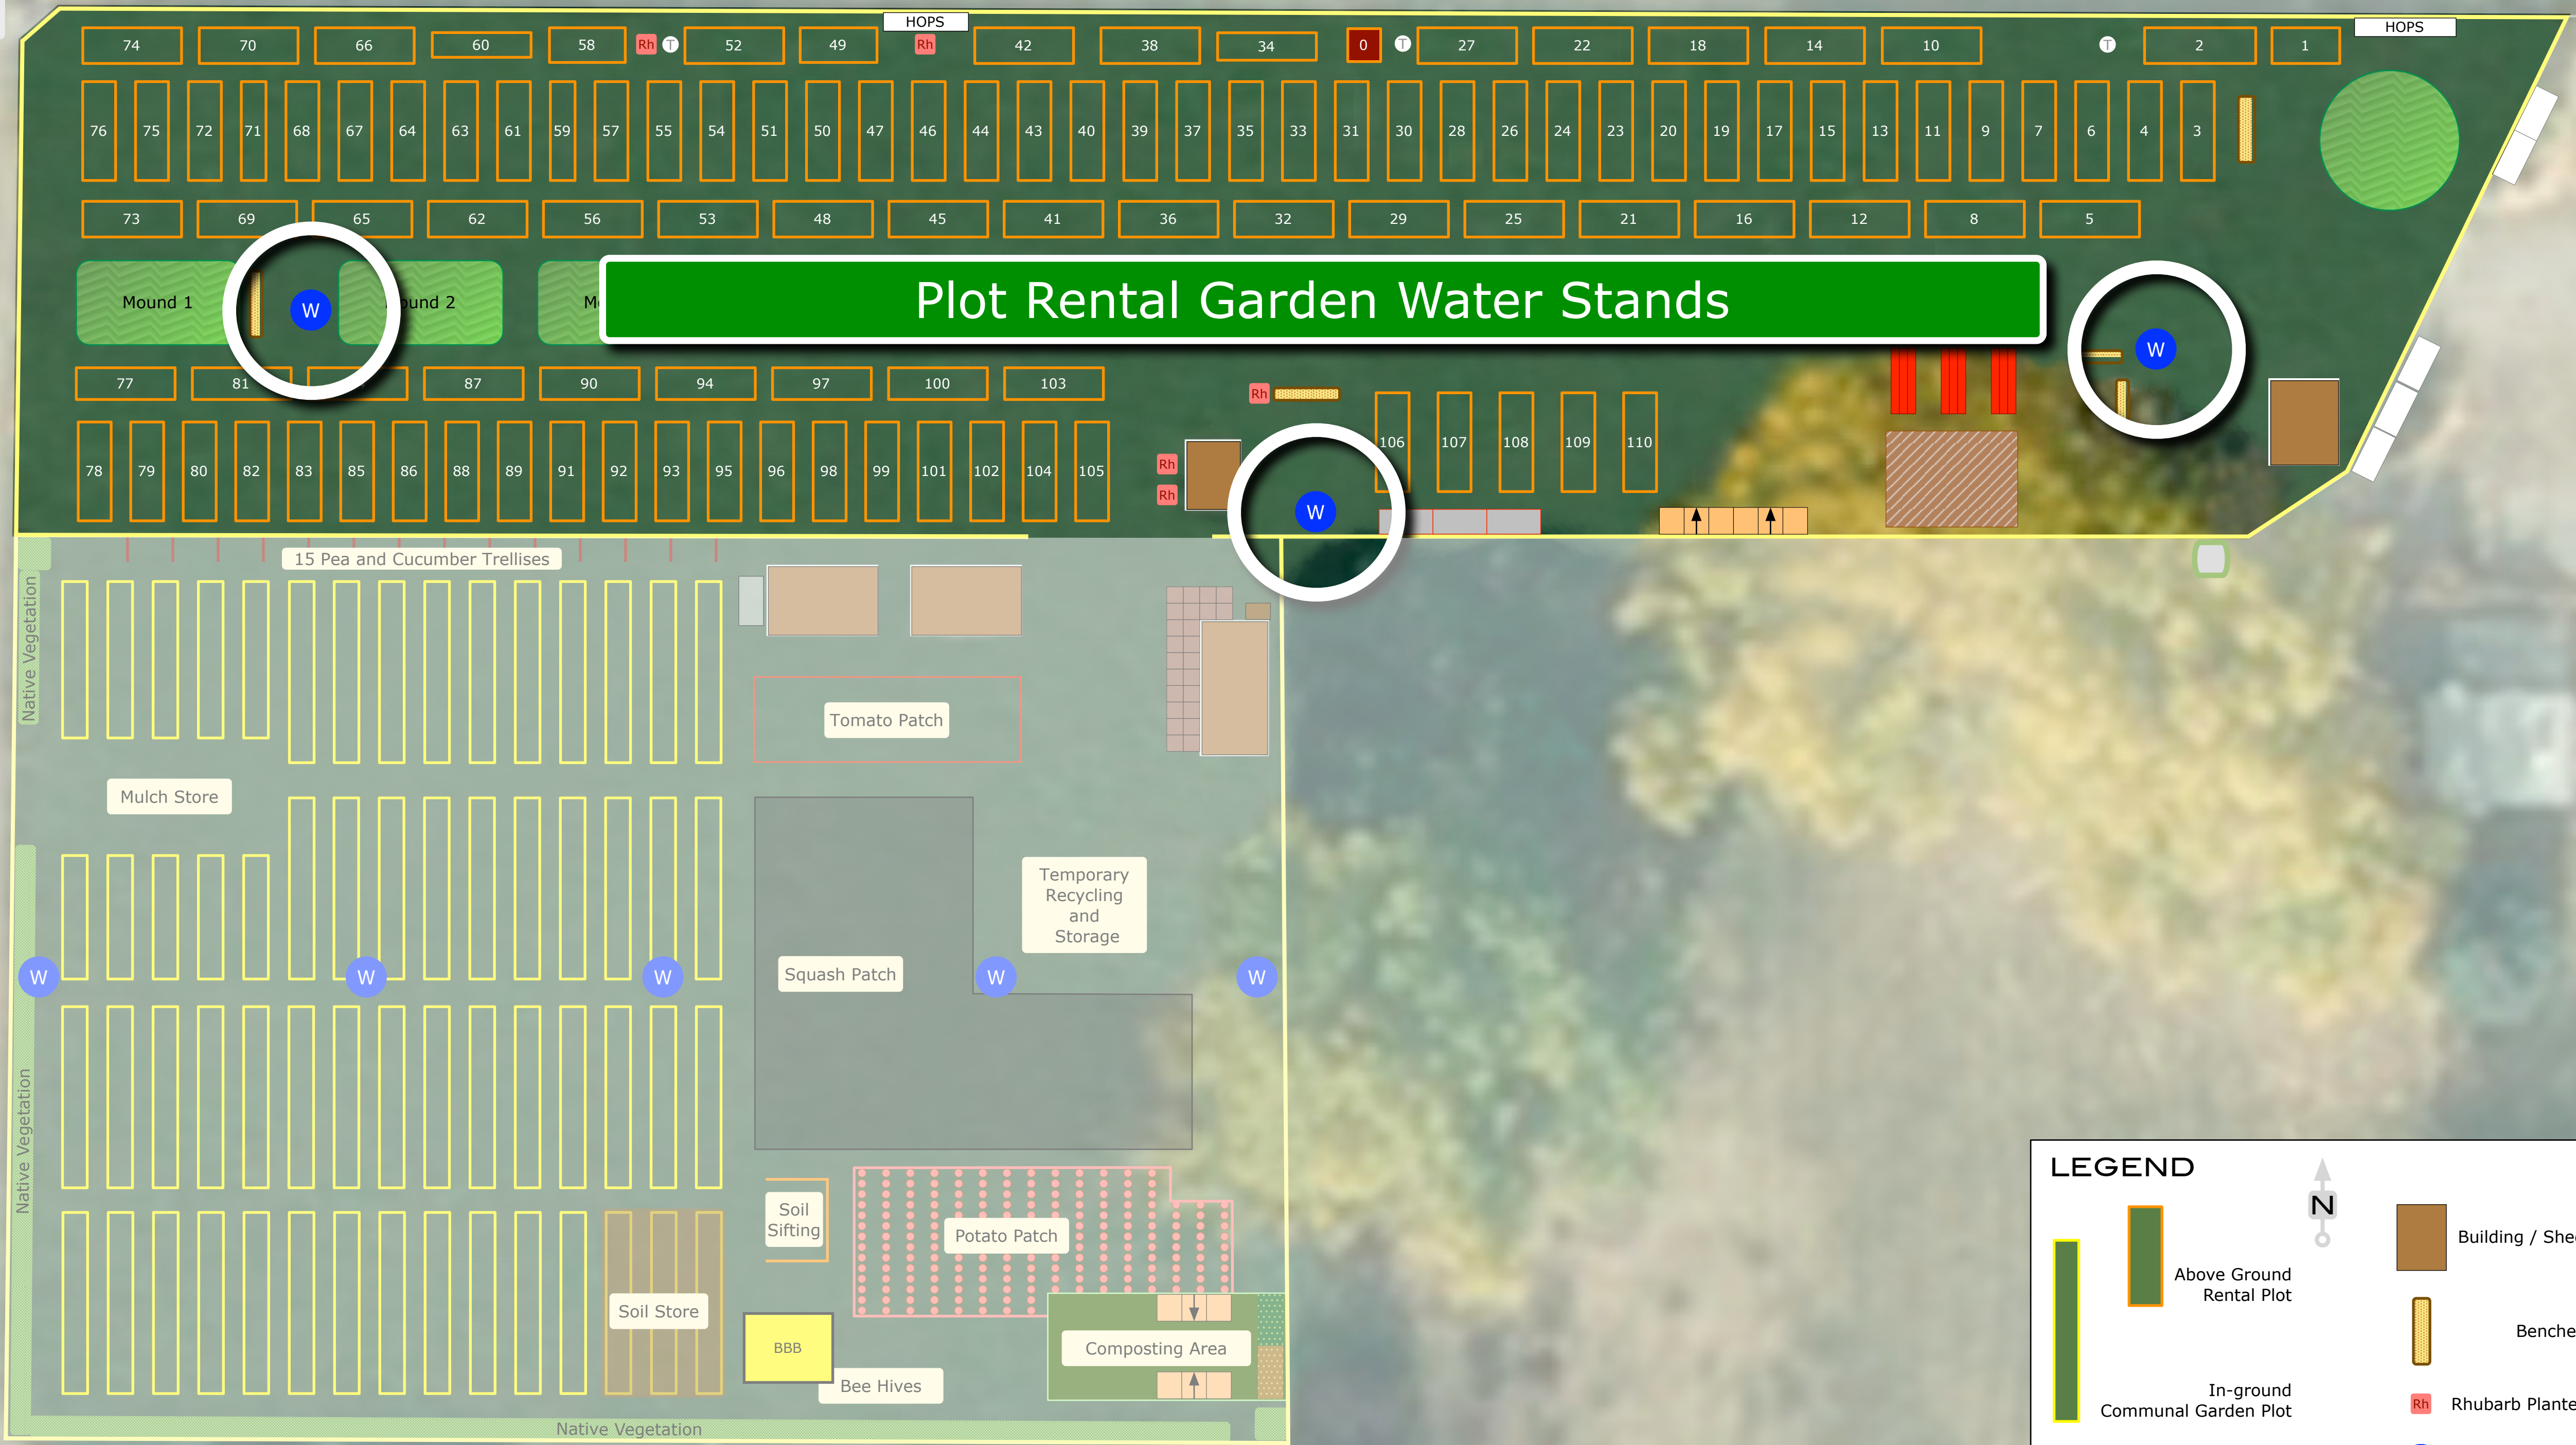

INGLEWOOD COMMUNITY GARDEN

Plot Rental Garden Water Stands

LEGEND

	Above Ground Rental Plot		Building / Shed
	In-ground Communal Garden Plot		Benches
	Compost Bins		Rhubarb Planter
	Water Stand		

0 1 2 4 6 8 10 Metres