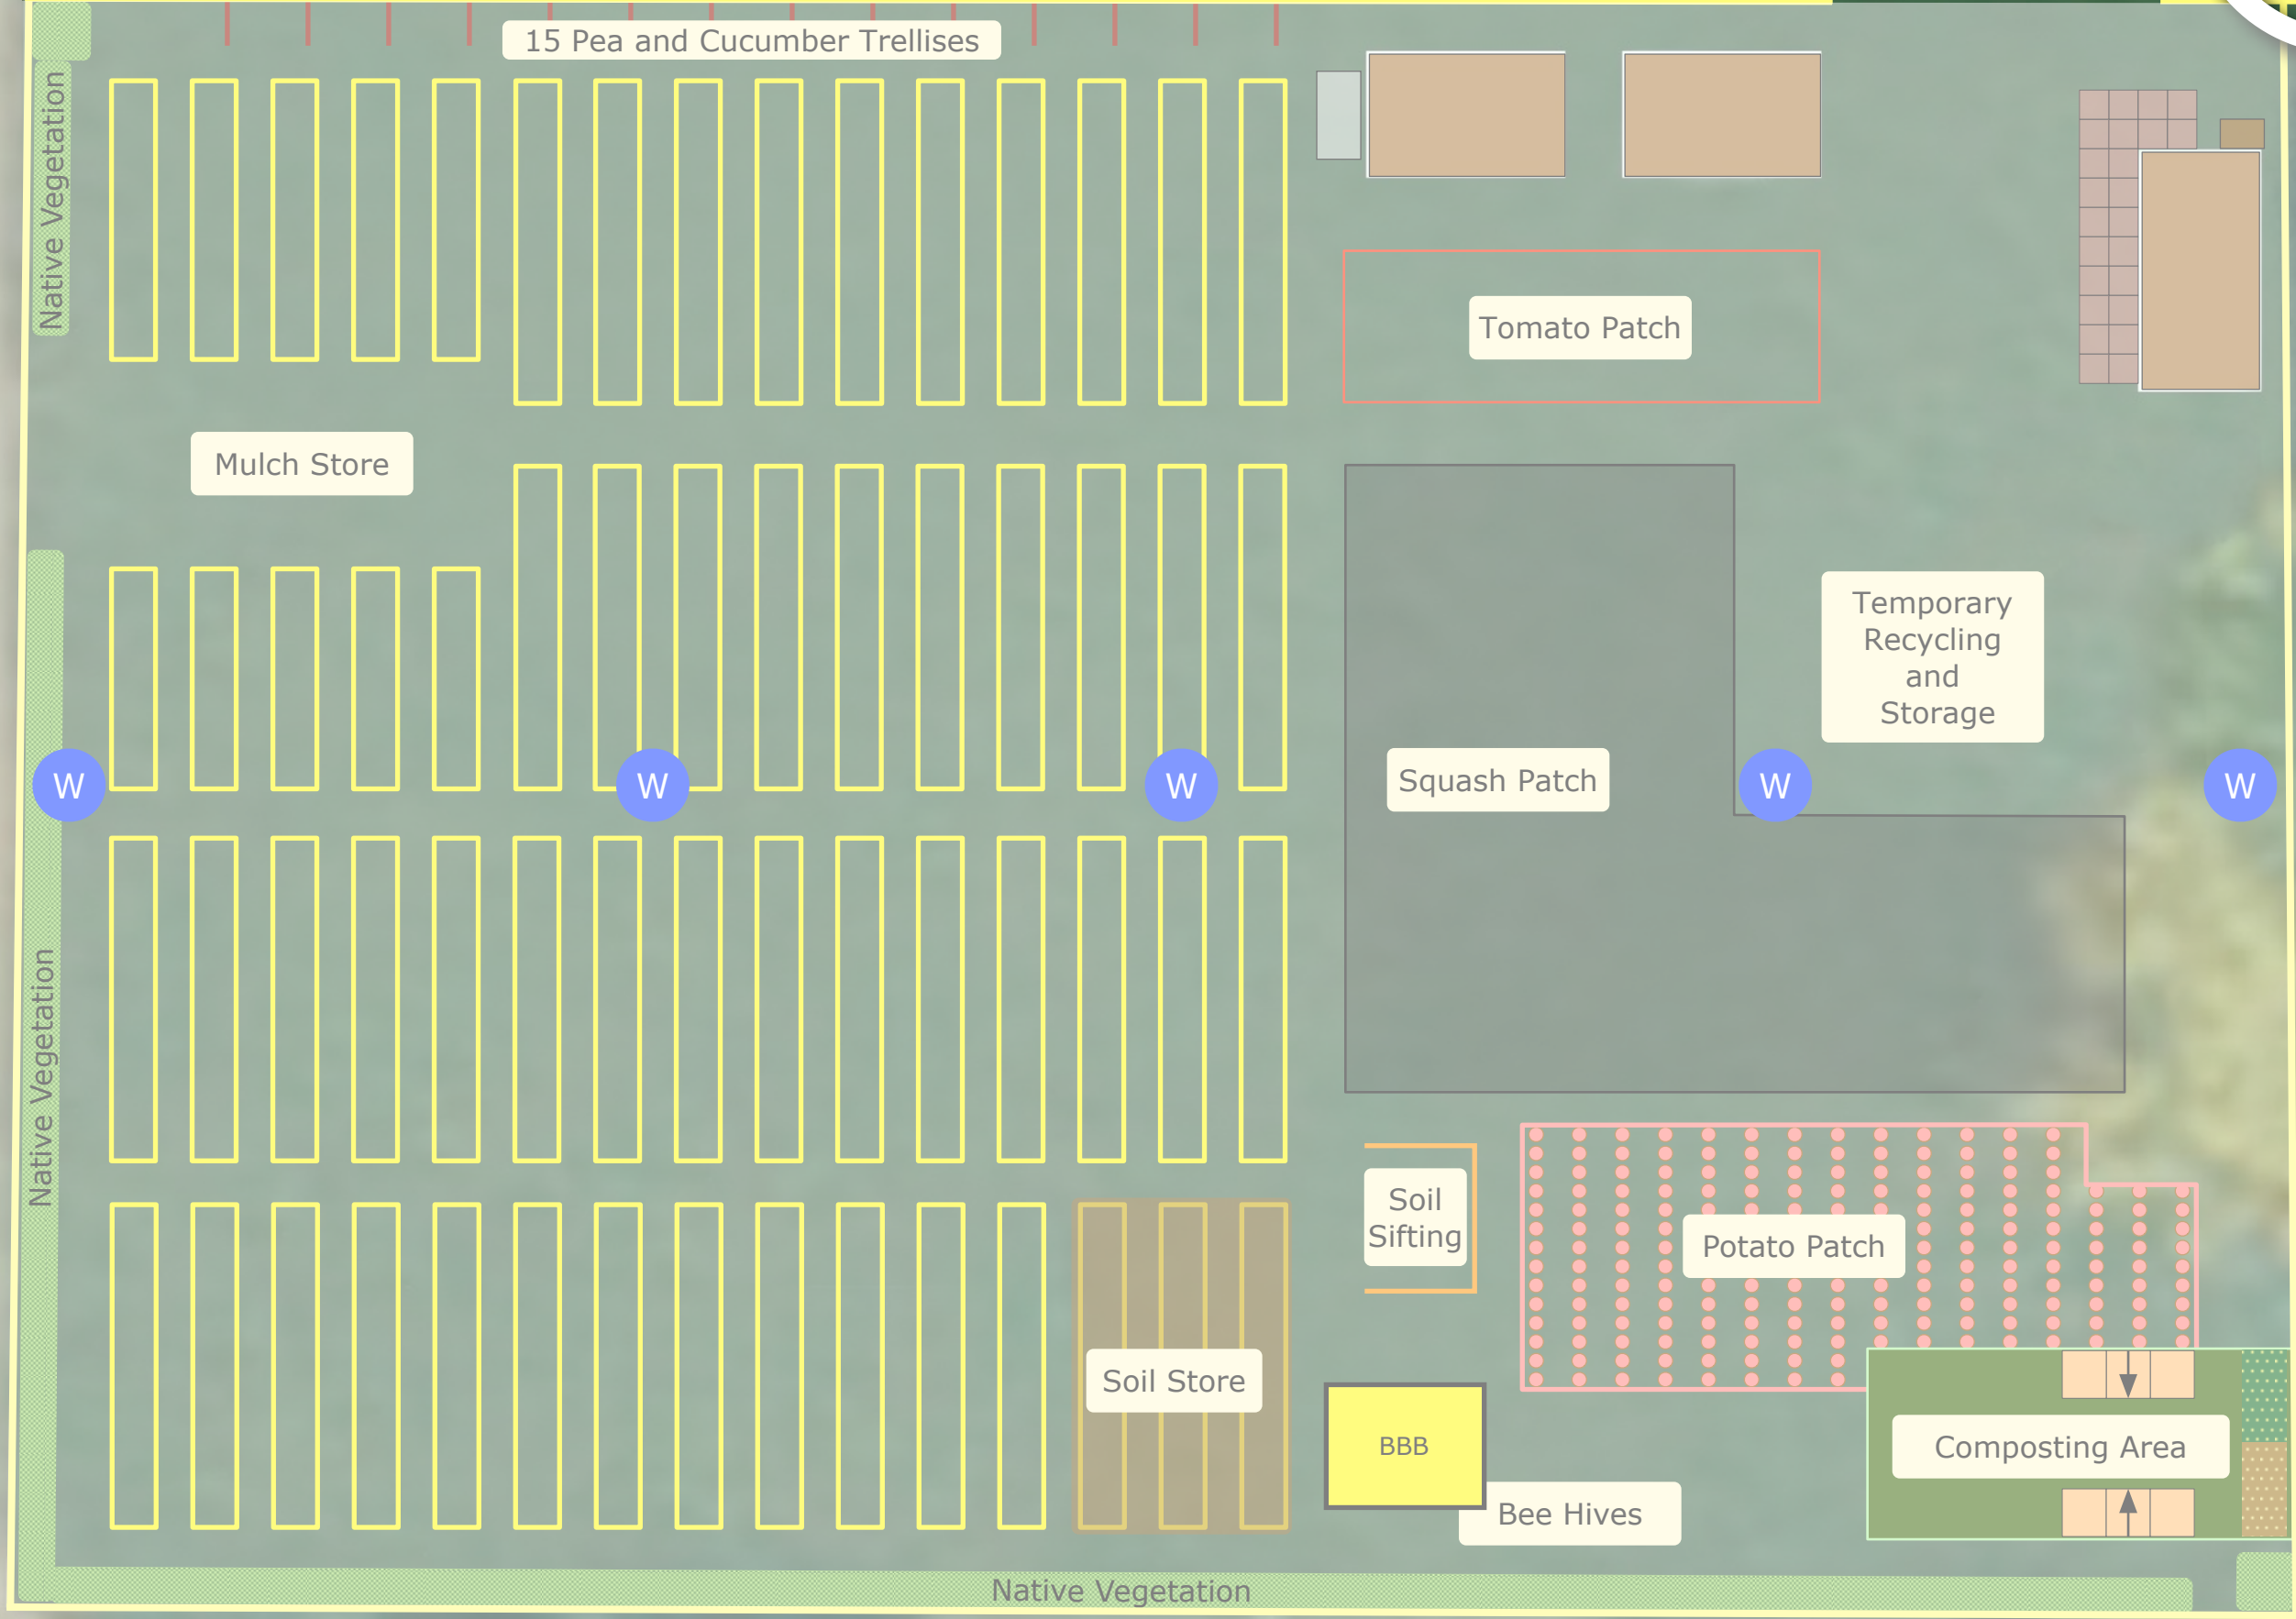

# INGLEWOOD COMMUNITY GARDEN

**Plot Rental Garden Emergency Water Shut Off**

**LEGEND**

	Above Ground Rental Plot		Building / Shed
	In-ground Communal Garden Plot		Benches
	Compost Bins		Rhubarb Planter
	Water Stand		

0 1 2 4 6 8 10 Metres