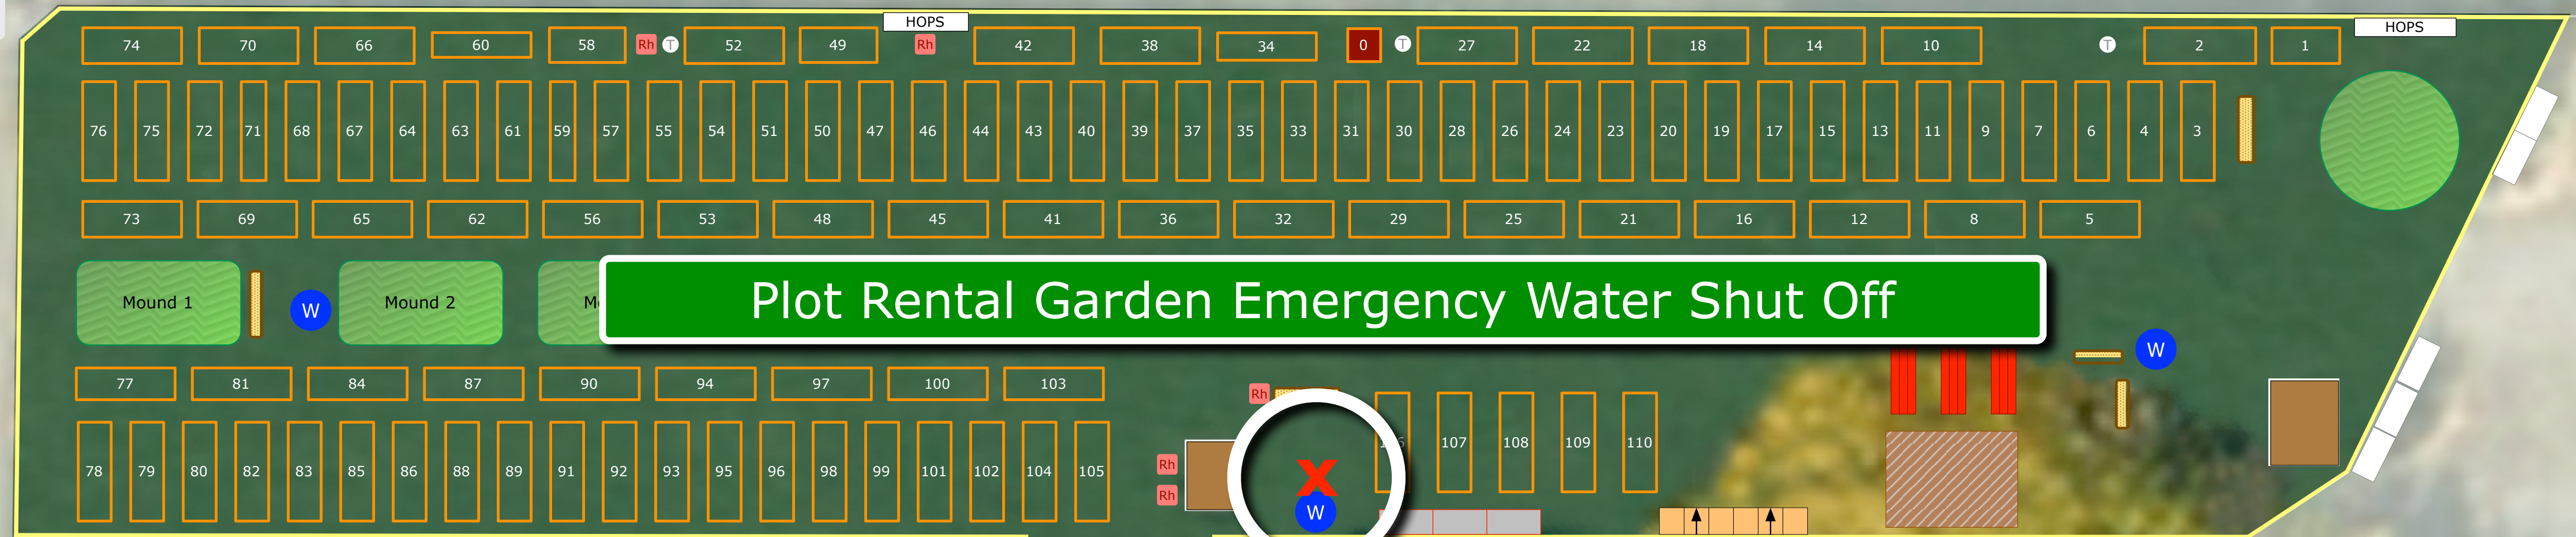

# INGLEWOOD COMMUNITY GARDEN

**Plot Rental Garden Emergency Water Shut Off**

**LEGEND**

	Above Ground Rental Plot		Building / Shed
	In-ground Communal Garden Plot		Benches
	Compost Bins		Rhubarb Planter
	Water Stand		

0 1 2 4 6 8 10 Metres