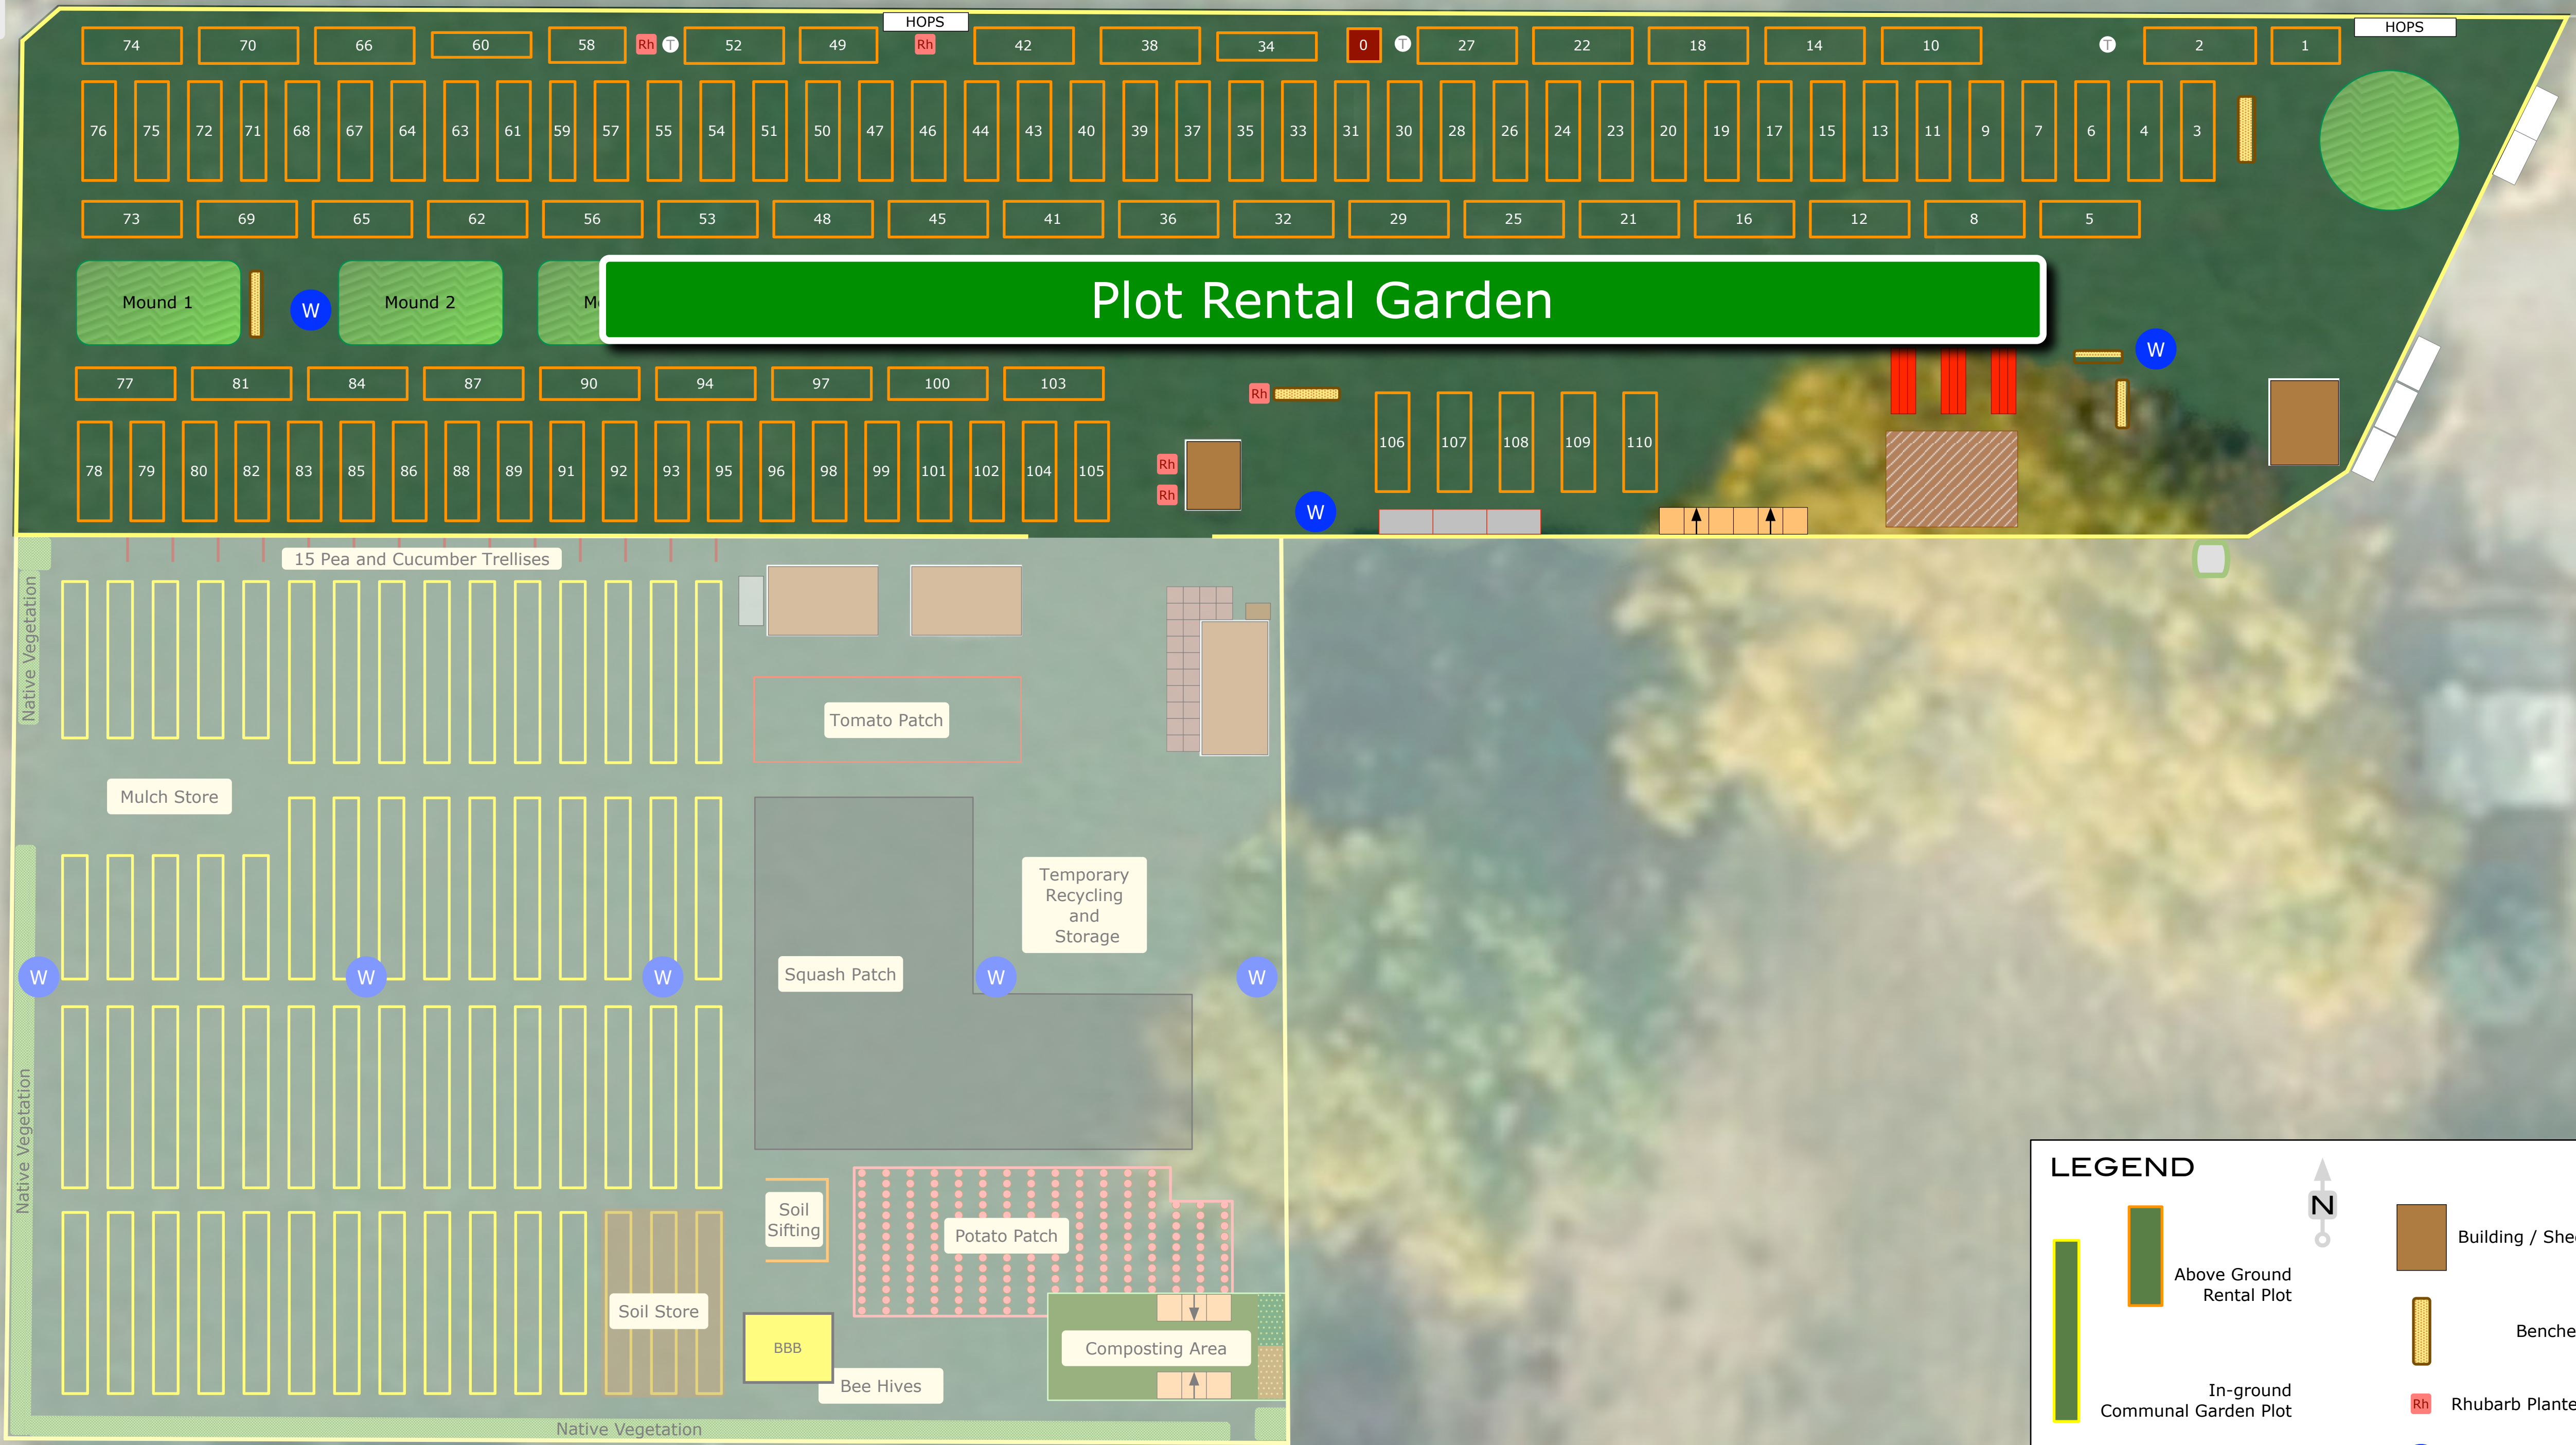

INGLEWOOD COMMUNITY GARDEN

LEGEND

	Above Ground Rental Plot		Building / Shed
	In-ground Communal Garden Plot		Benches
	Compost Bins		Rhubarb Planter
	Water Stand		

0 1 2 4 6 8 10 Metres