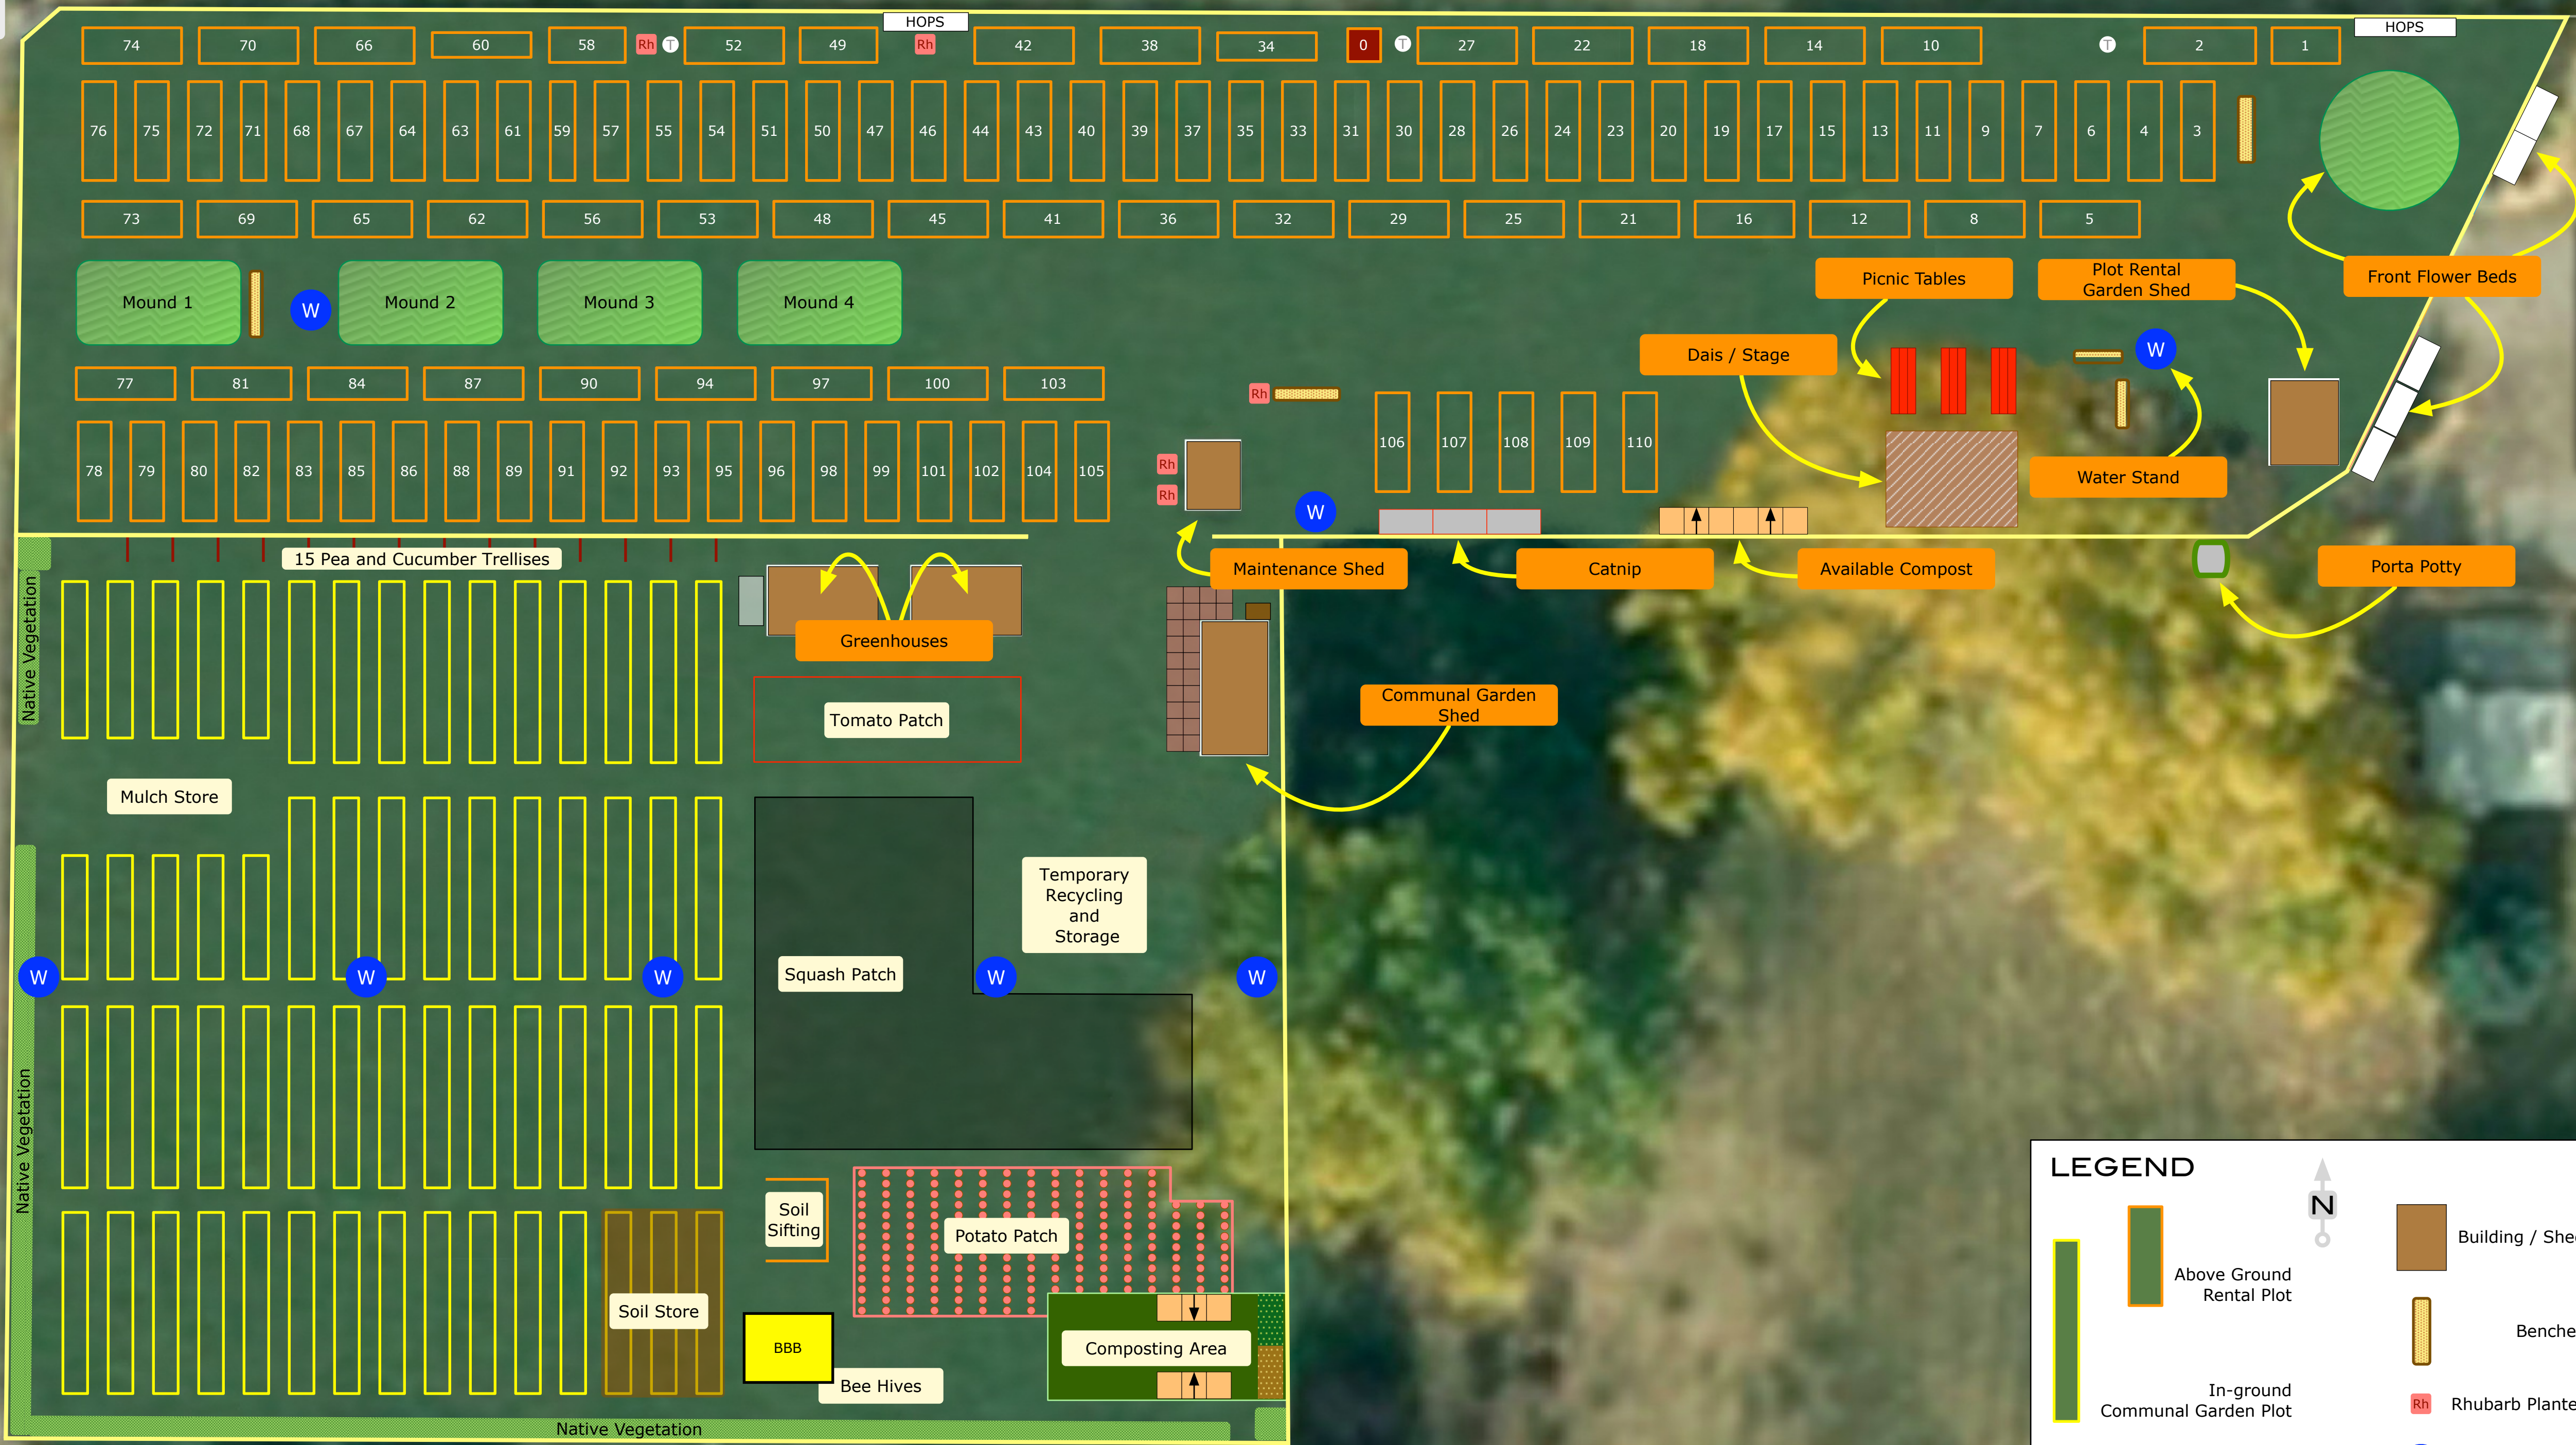

# INGLEWOOD COMMUNITY GARDEN

### LEGEND

	Above Ground Rental Plot		Building / Shed
	In-ground Communal Garden Plot		Benches
	Compost Bins		Rhubarb Planter
	Water Stand		Water Stand

0 1 2 4 6 8 10 Metres