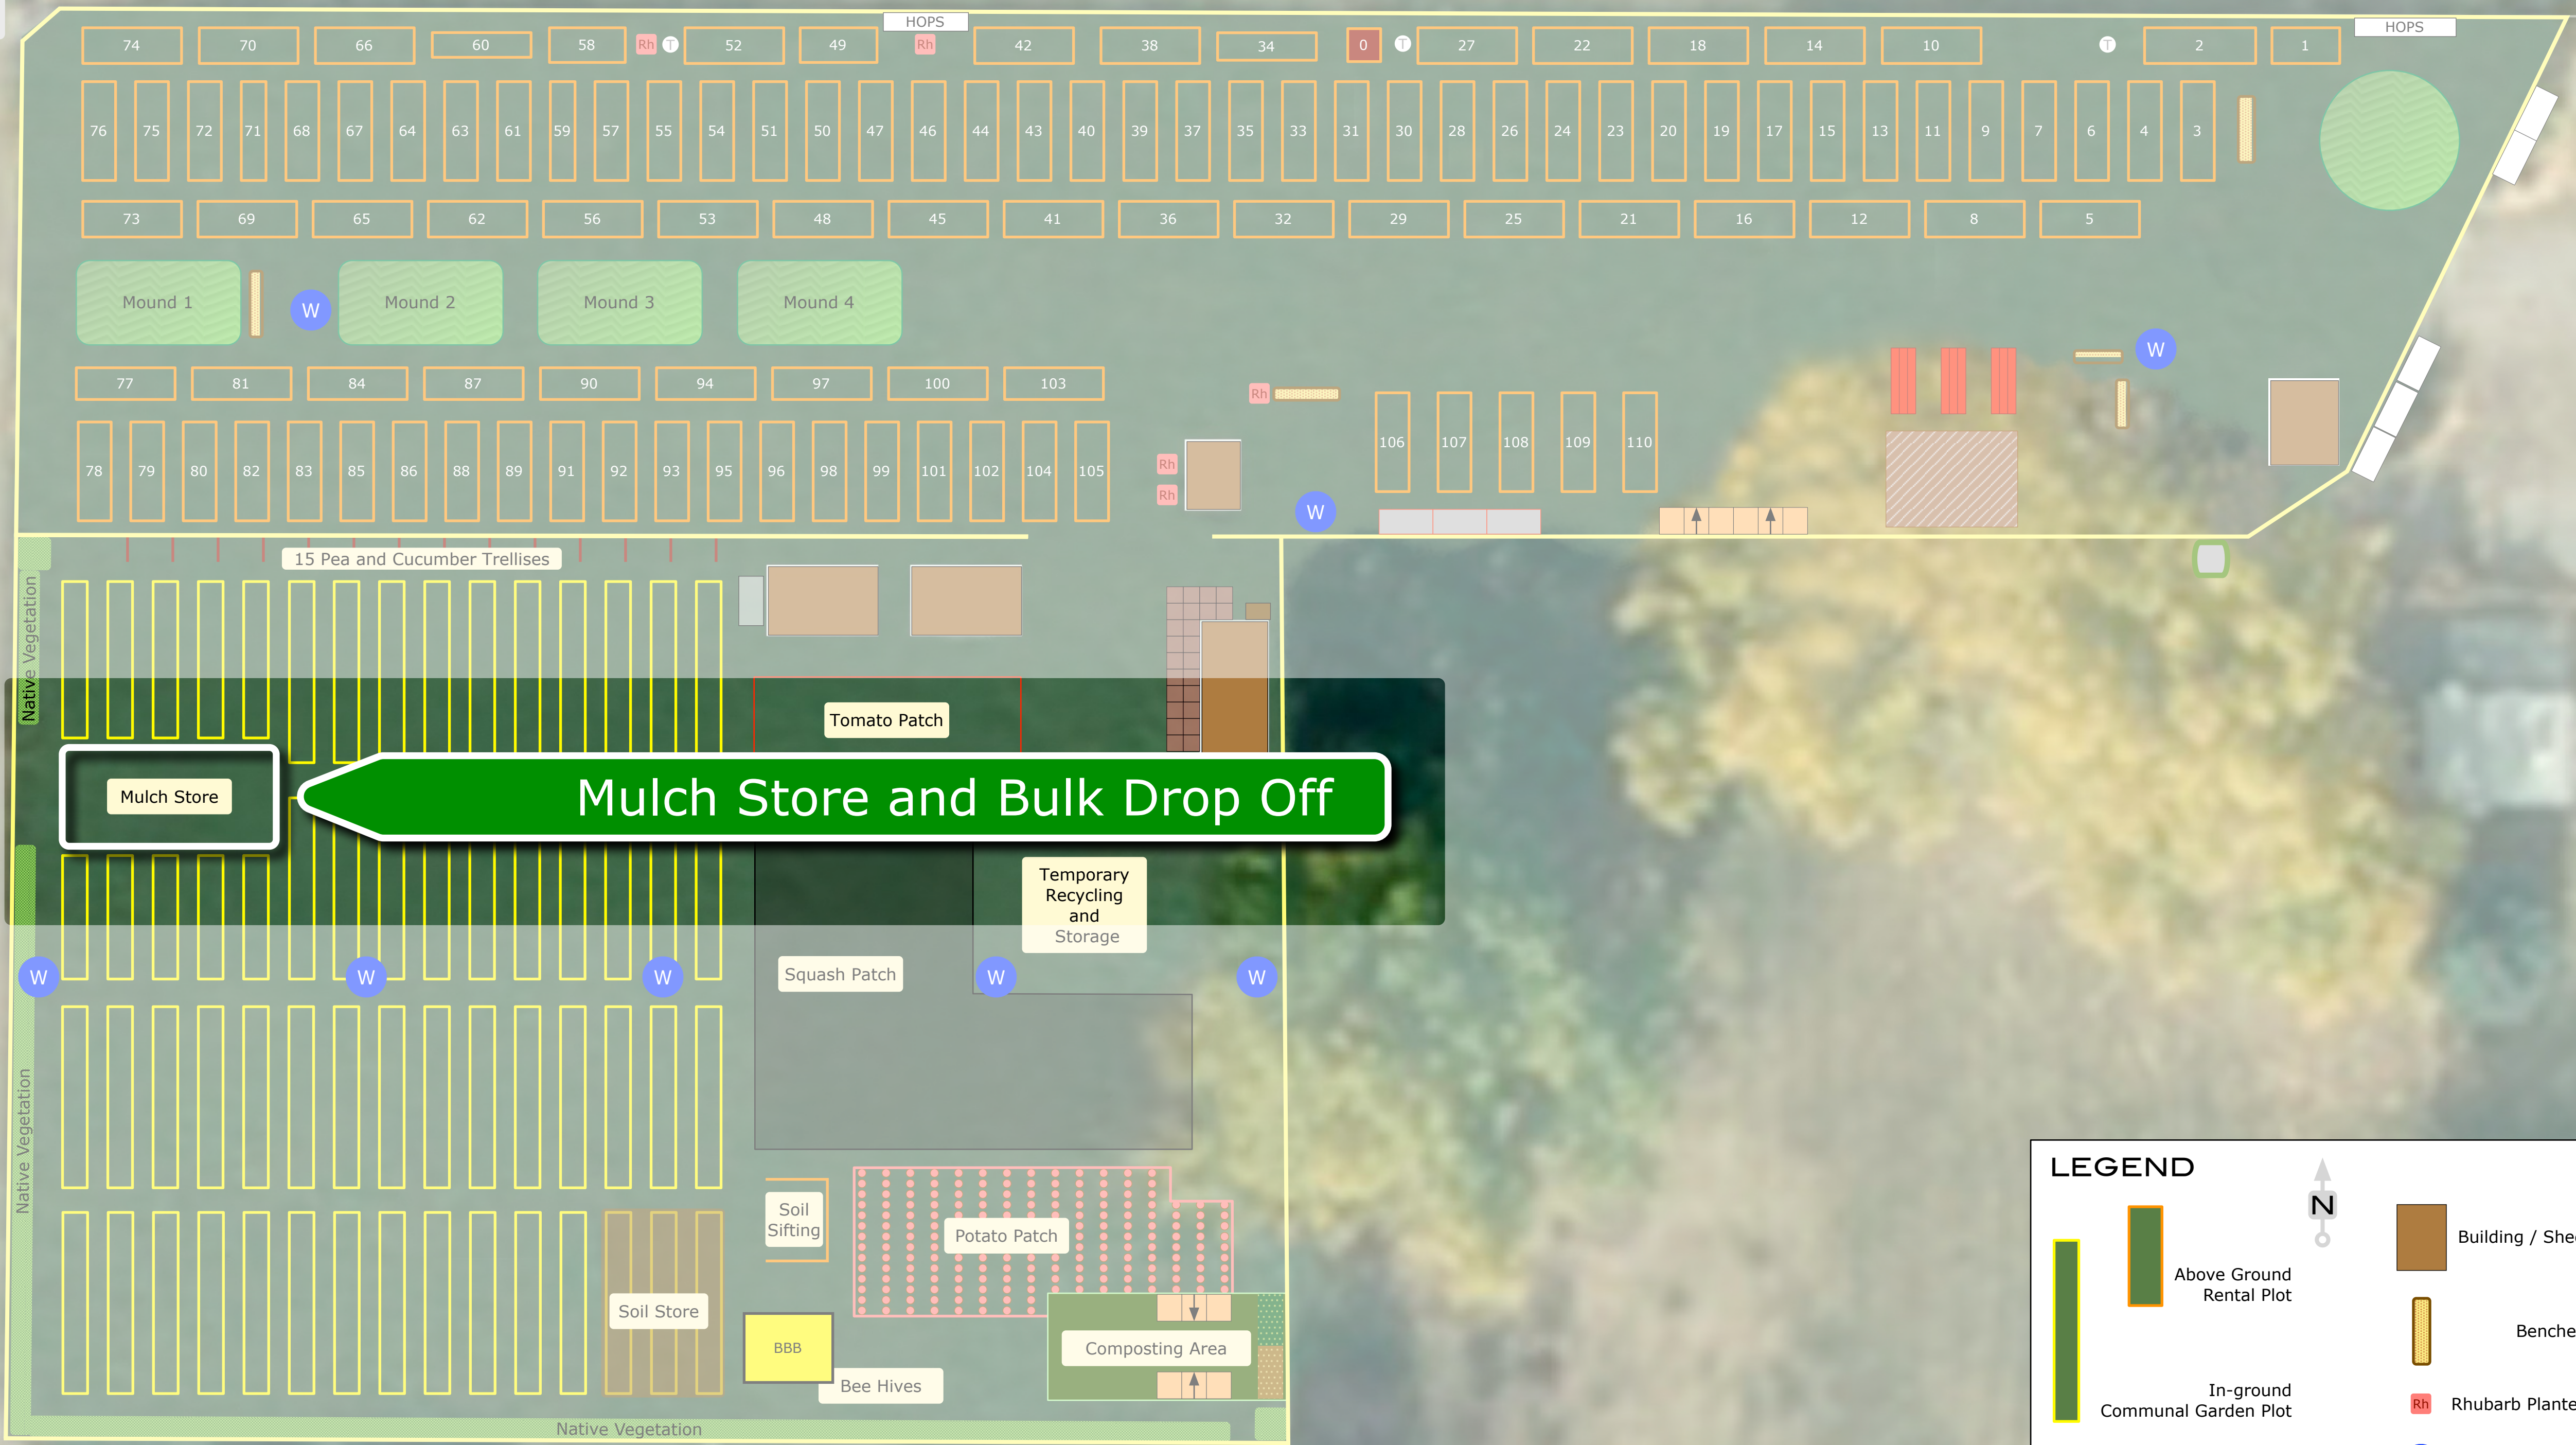

INGLEWOOD COMMUNITY GARDEN

Mulch Store and Bulk Drop Off

LEGEND

	Above Ground Rental Plot		Building / Shed
	In-ground Communal Garden Plot		Benches
	Compost Bins		Rhubarb Planter
	Water Stand		

0 1 2 4 6 8 10 Metres