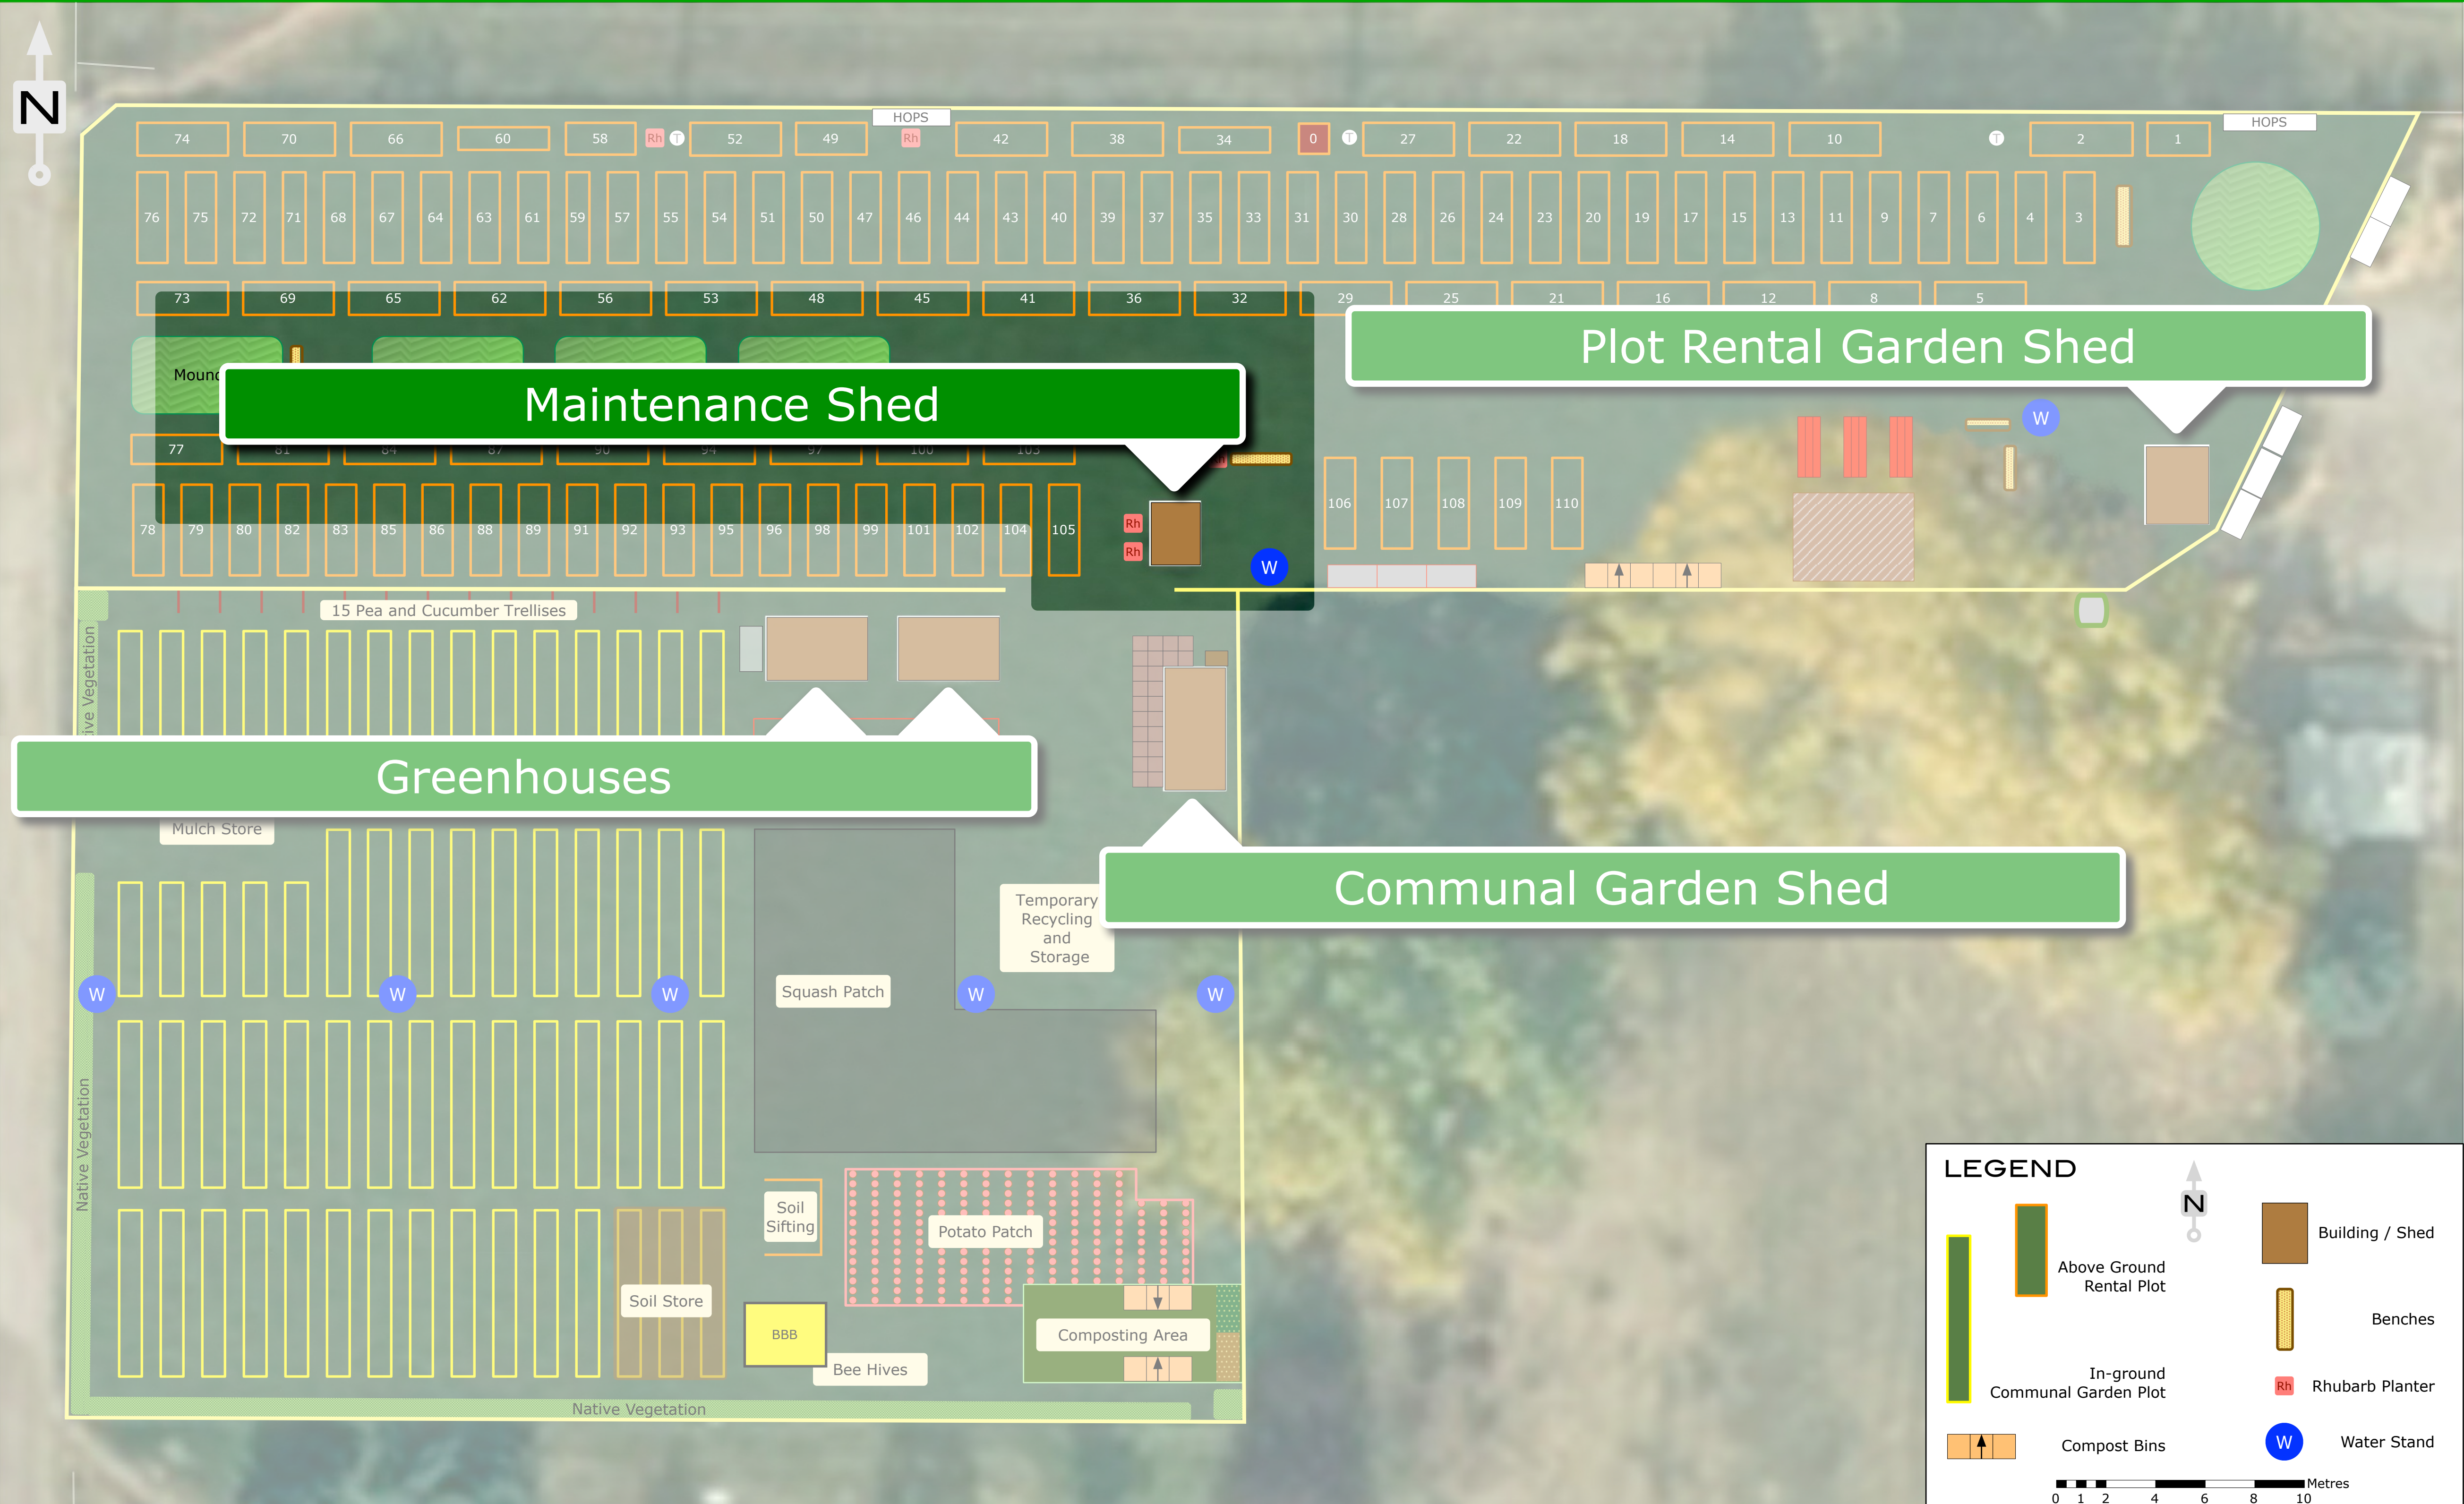

# INGLEWOOD COMMUNITY GARDEN

Maintenance Shed

Plot Rental Garden Shed

Greenhouses

Communal Garden Shed

**LEGEND**

	Above Ground Rental Plot		Building / Shed
	In-ground Communal Garden Plot		Benches
	Compost Bins		Rhubarb Planter
	Water Stand		Water Stand

0 1 2 4 6 8 10 Metres