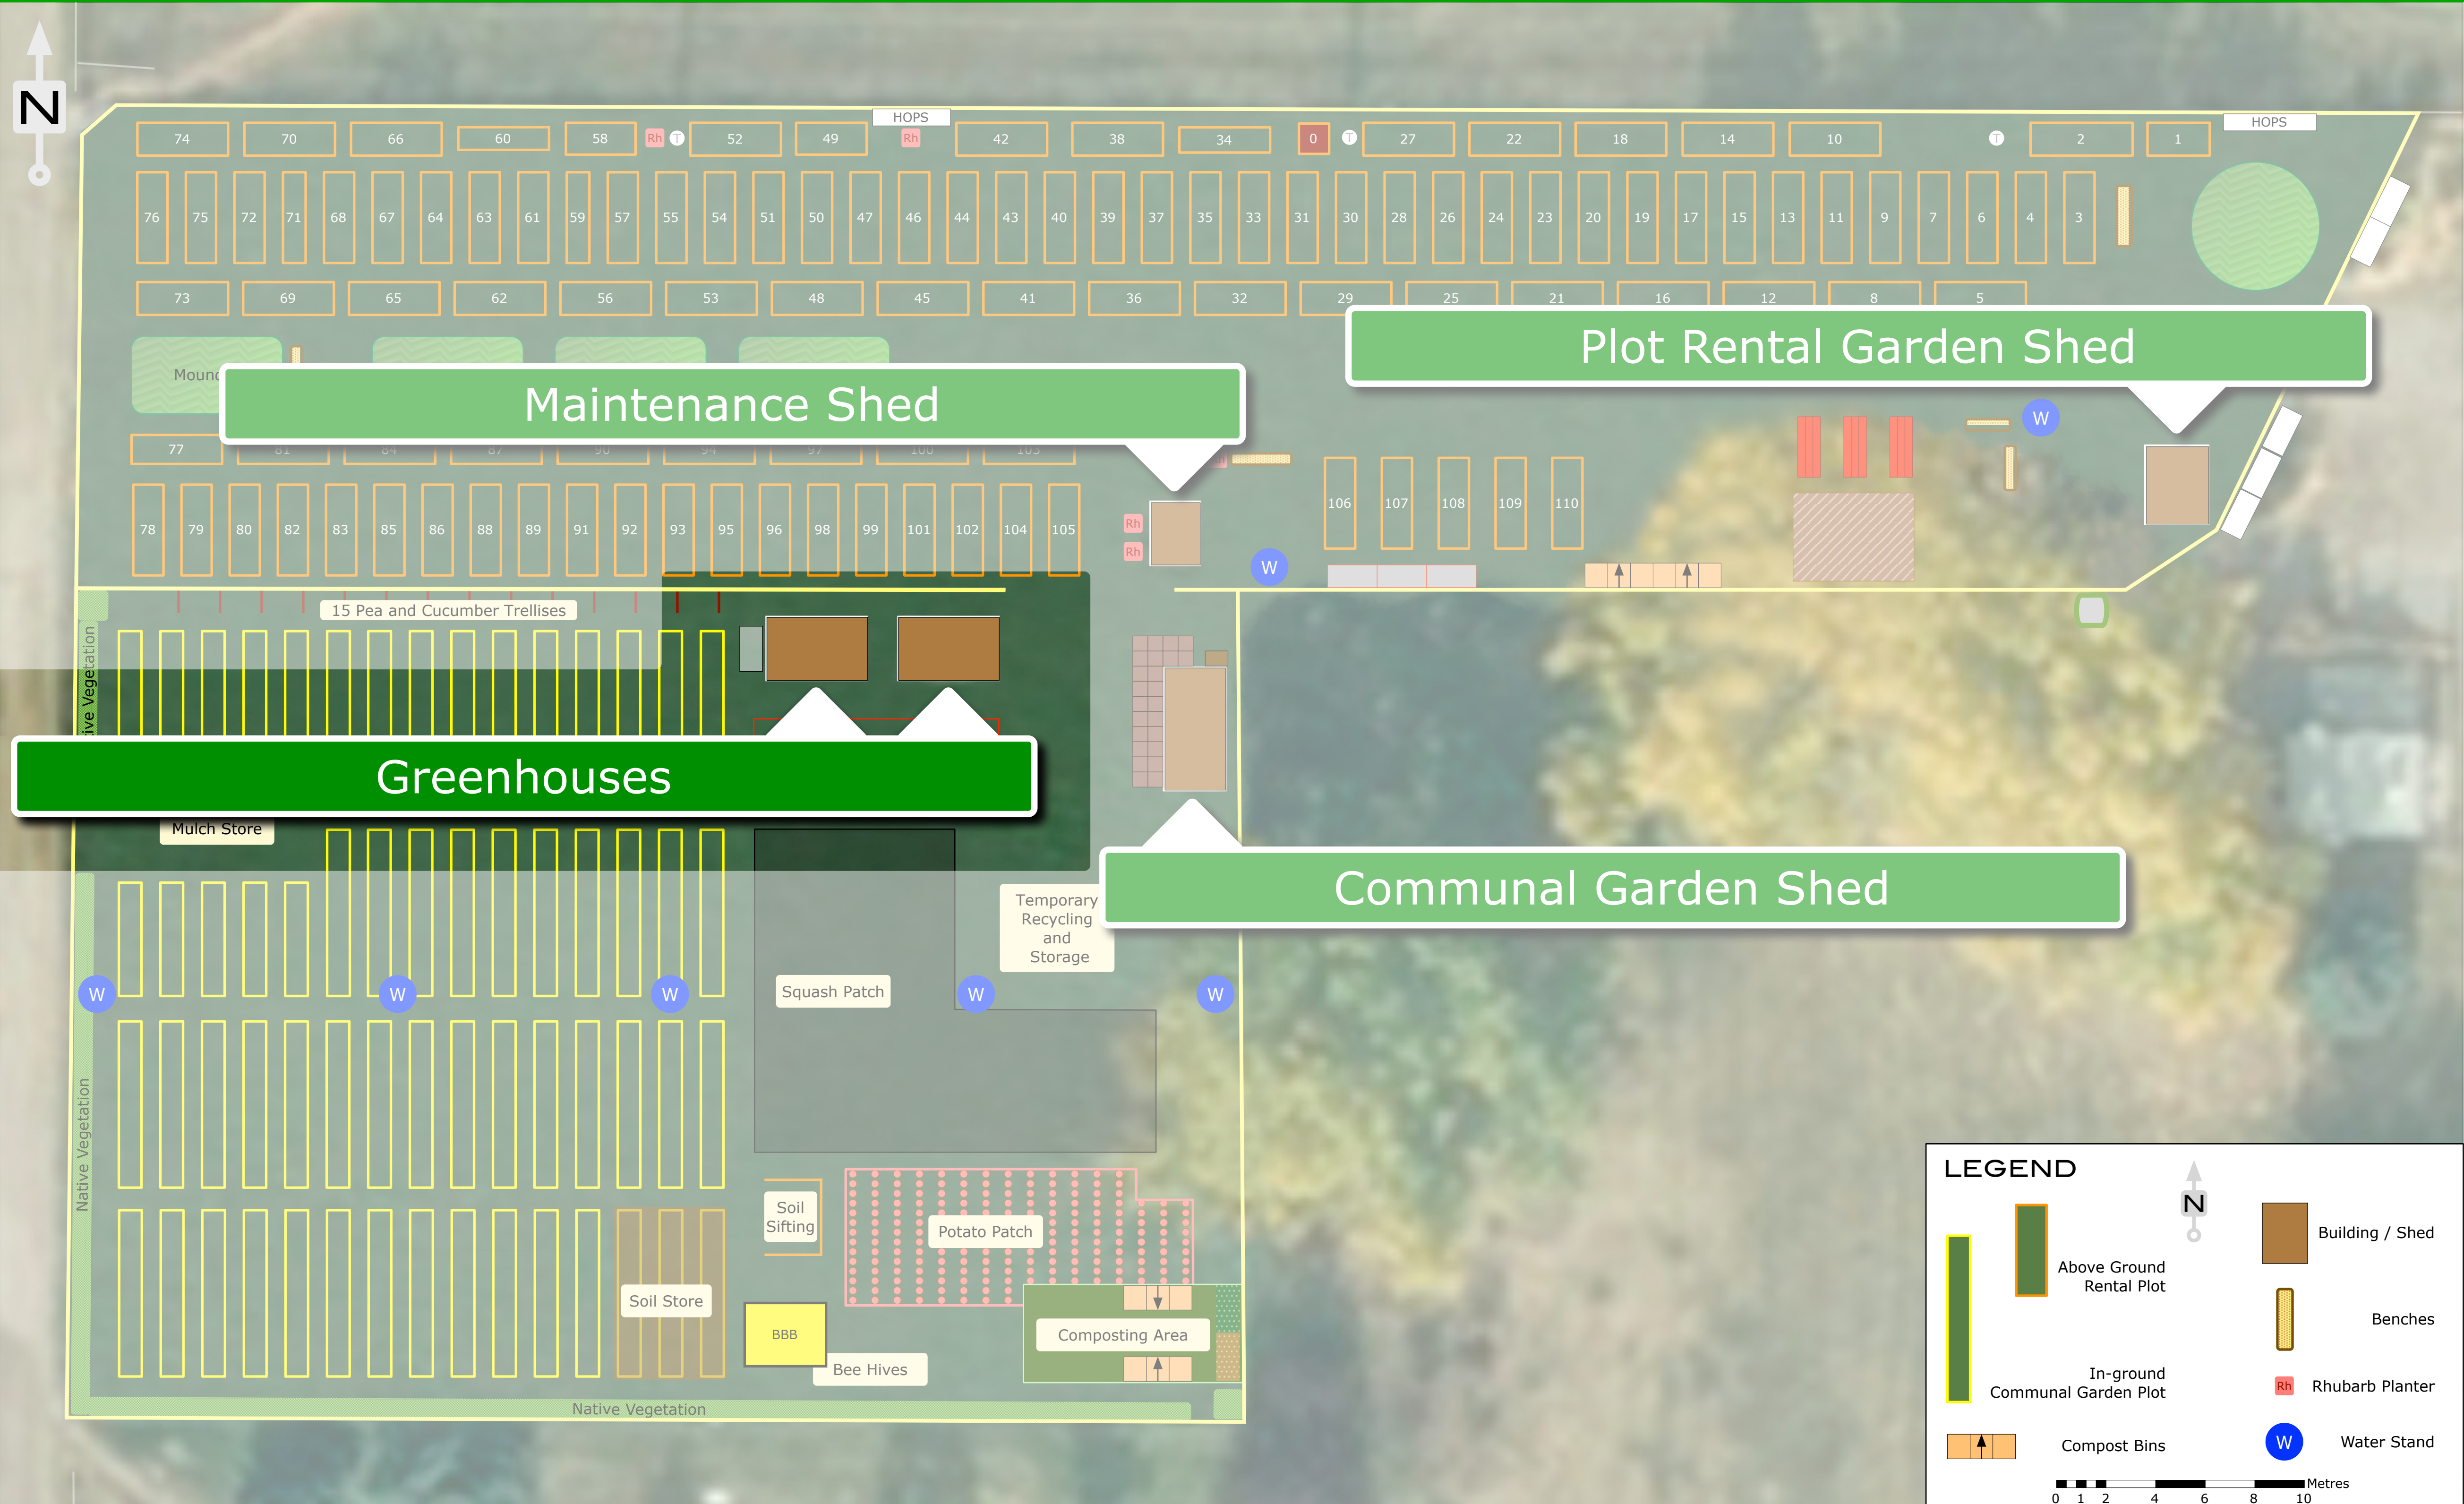

INGLEWOOD COMMUNITY GARDEN

LEGEND

	Above Ground Rental Plot		Building / Shed
	In-ground Communal Garden Plot		Benches
	Compost Bins		Rhubarb Planter
			Water Stand

0 1 2 4 6 8 10 Metres