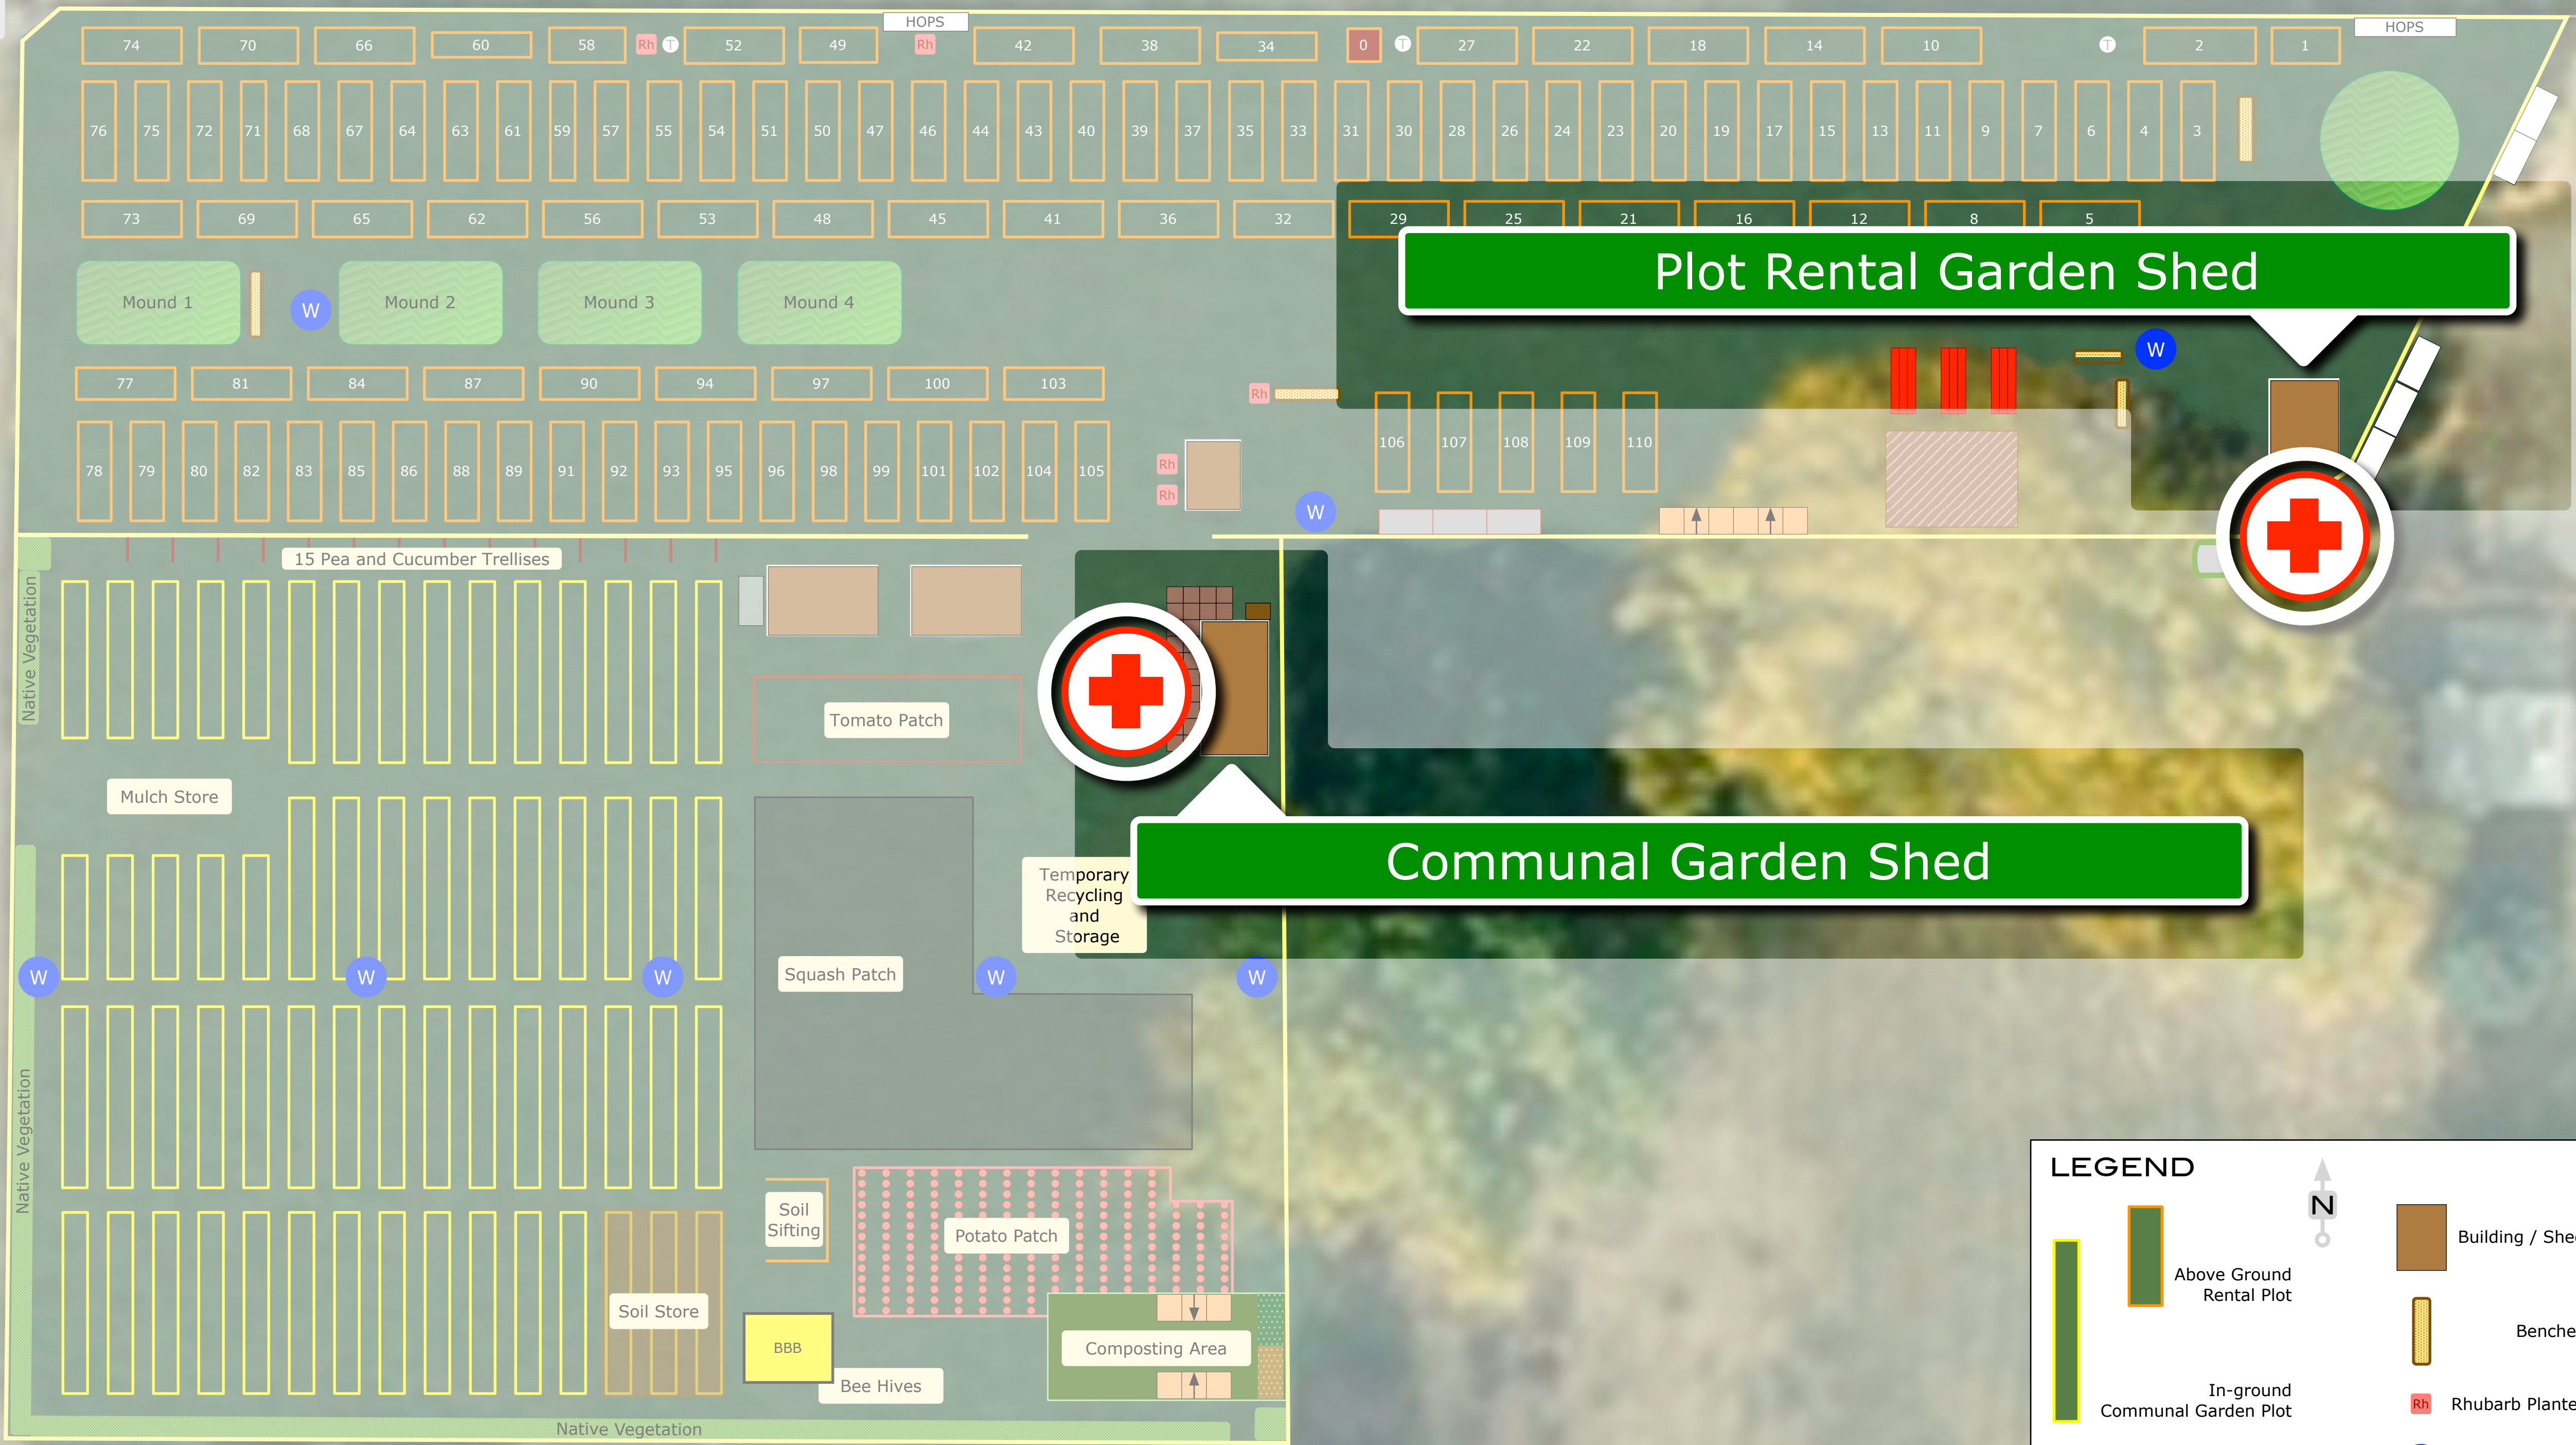

# INGLEWOOD COMMUNITY GARDEN

Plot Rental Garden Shed

Communal Garden Shed

**LEGEND**

	Above Ground Rental Plot		Building / Shed
	In-ground Communal Garden Plot		Benches
	Compost Bins		Rhubarb Planter
	Water Stand		Temporary Recycling and Storage

0 1 2 4 6 8 10 Metres