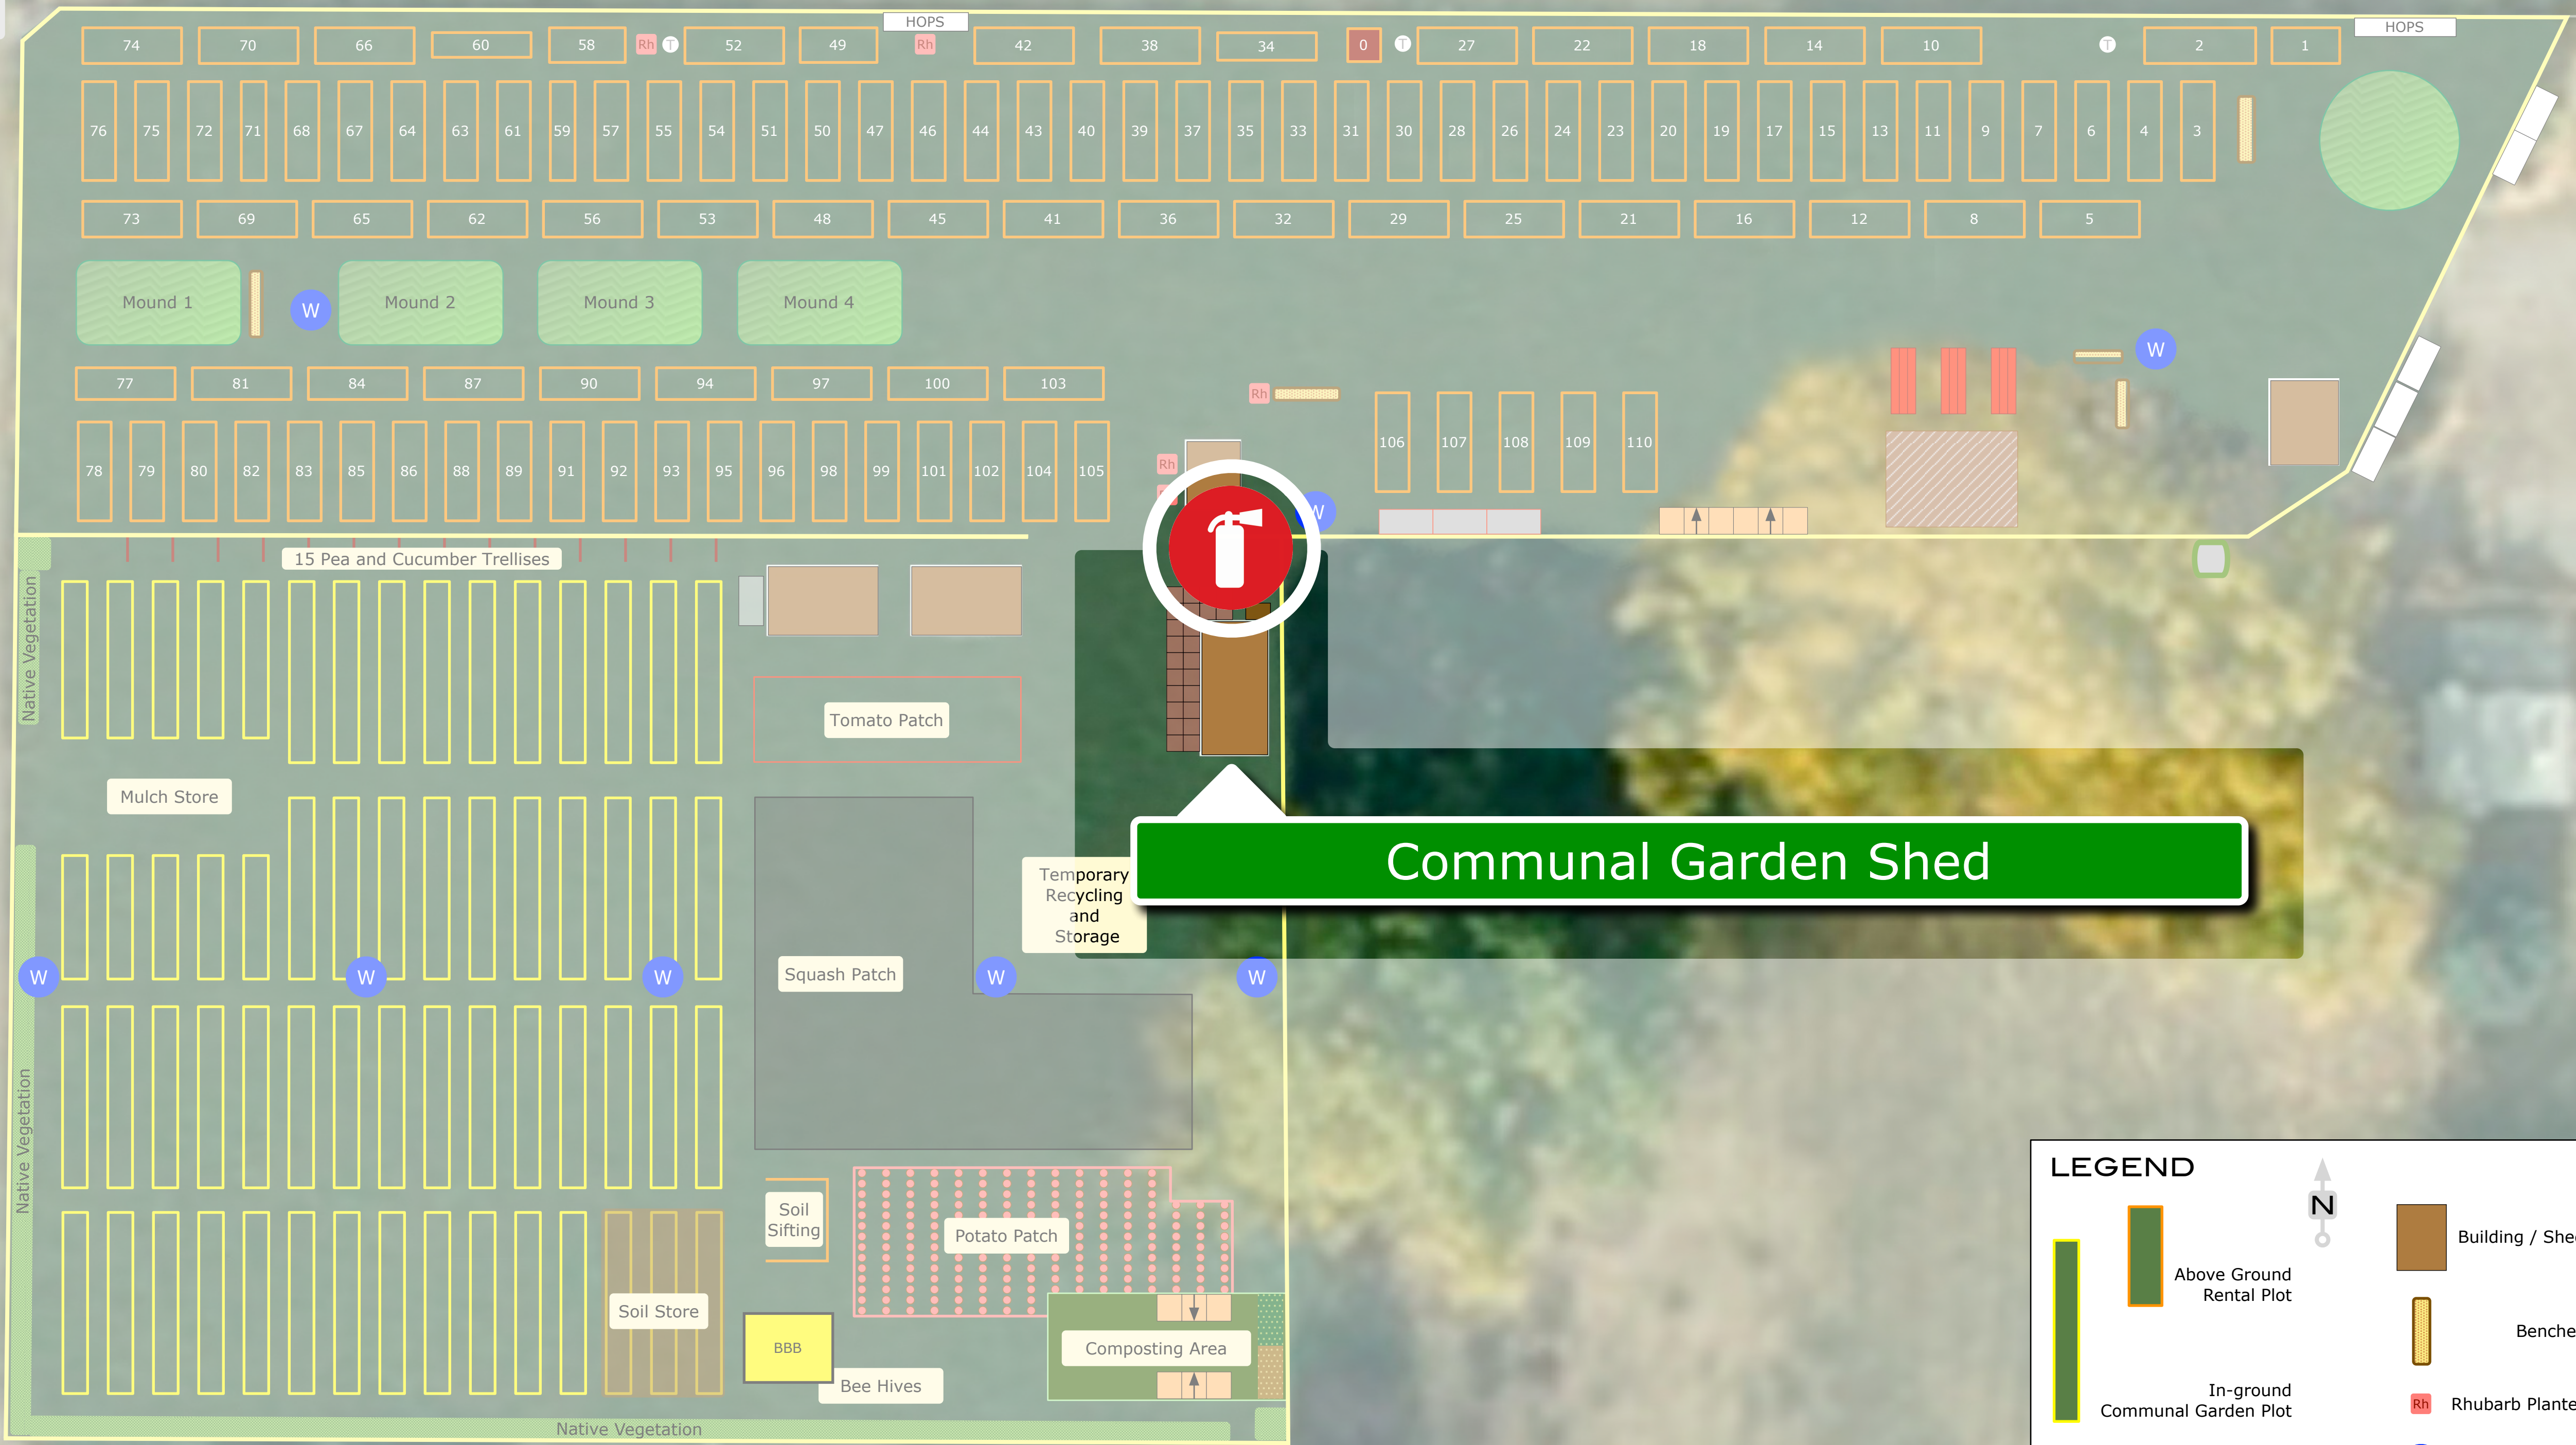

# INGLEWOOD COMMUNITY GARDEN

**Communal Garden Shed**

**LEGEND**

	Above Ground Rental Plot		Building / Shed
	In-ground Communal Garden Plot		Benches
	Compost Bins		Rhubarb Planter
			Water Stand

0 1 2 4 6 8 10 Metres