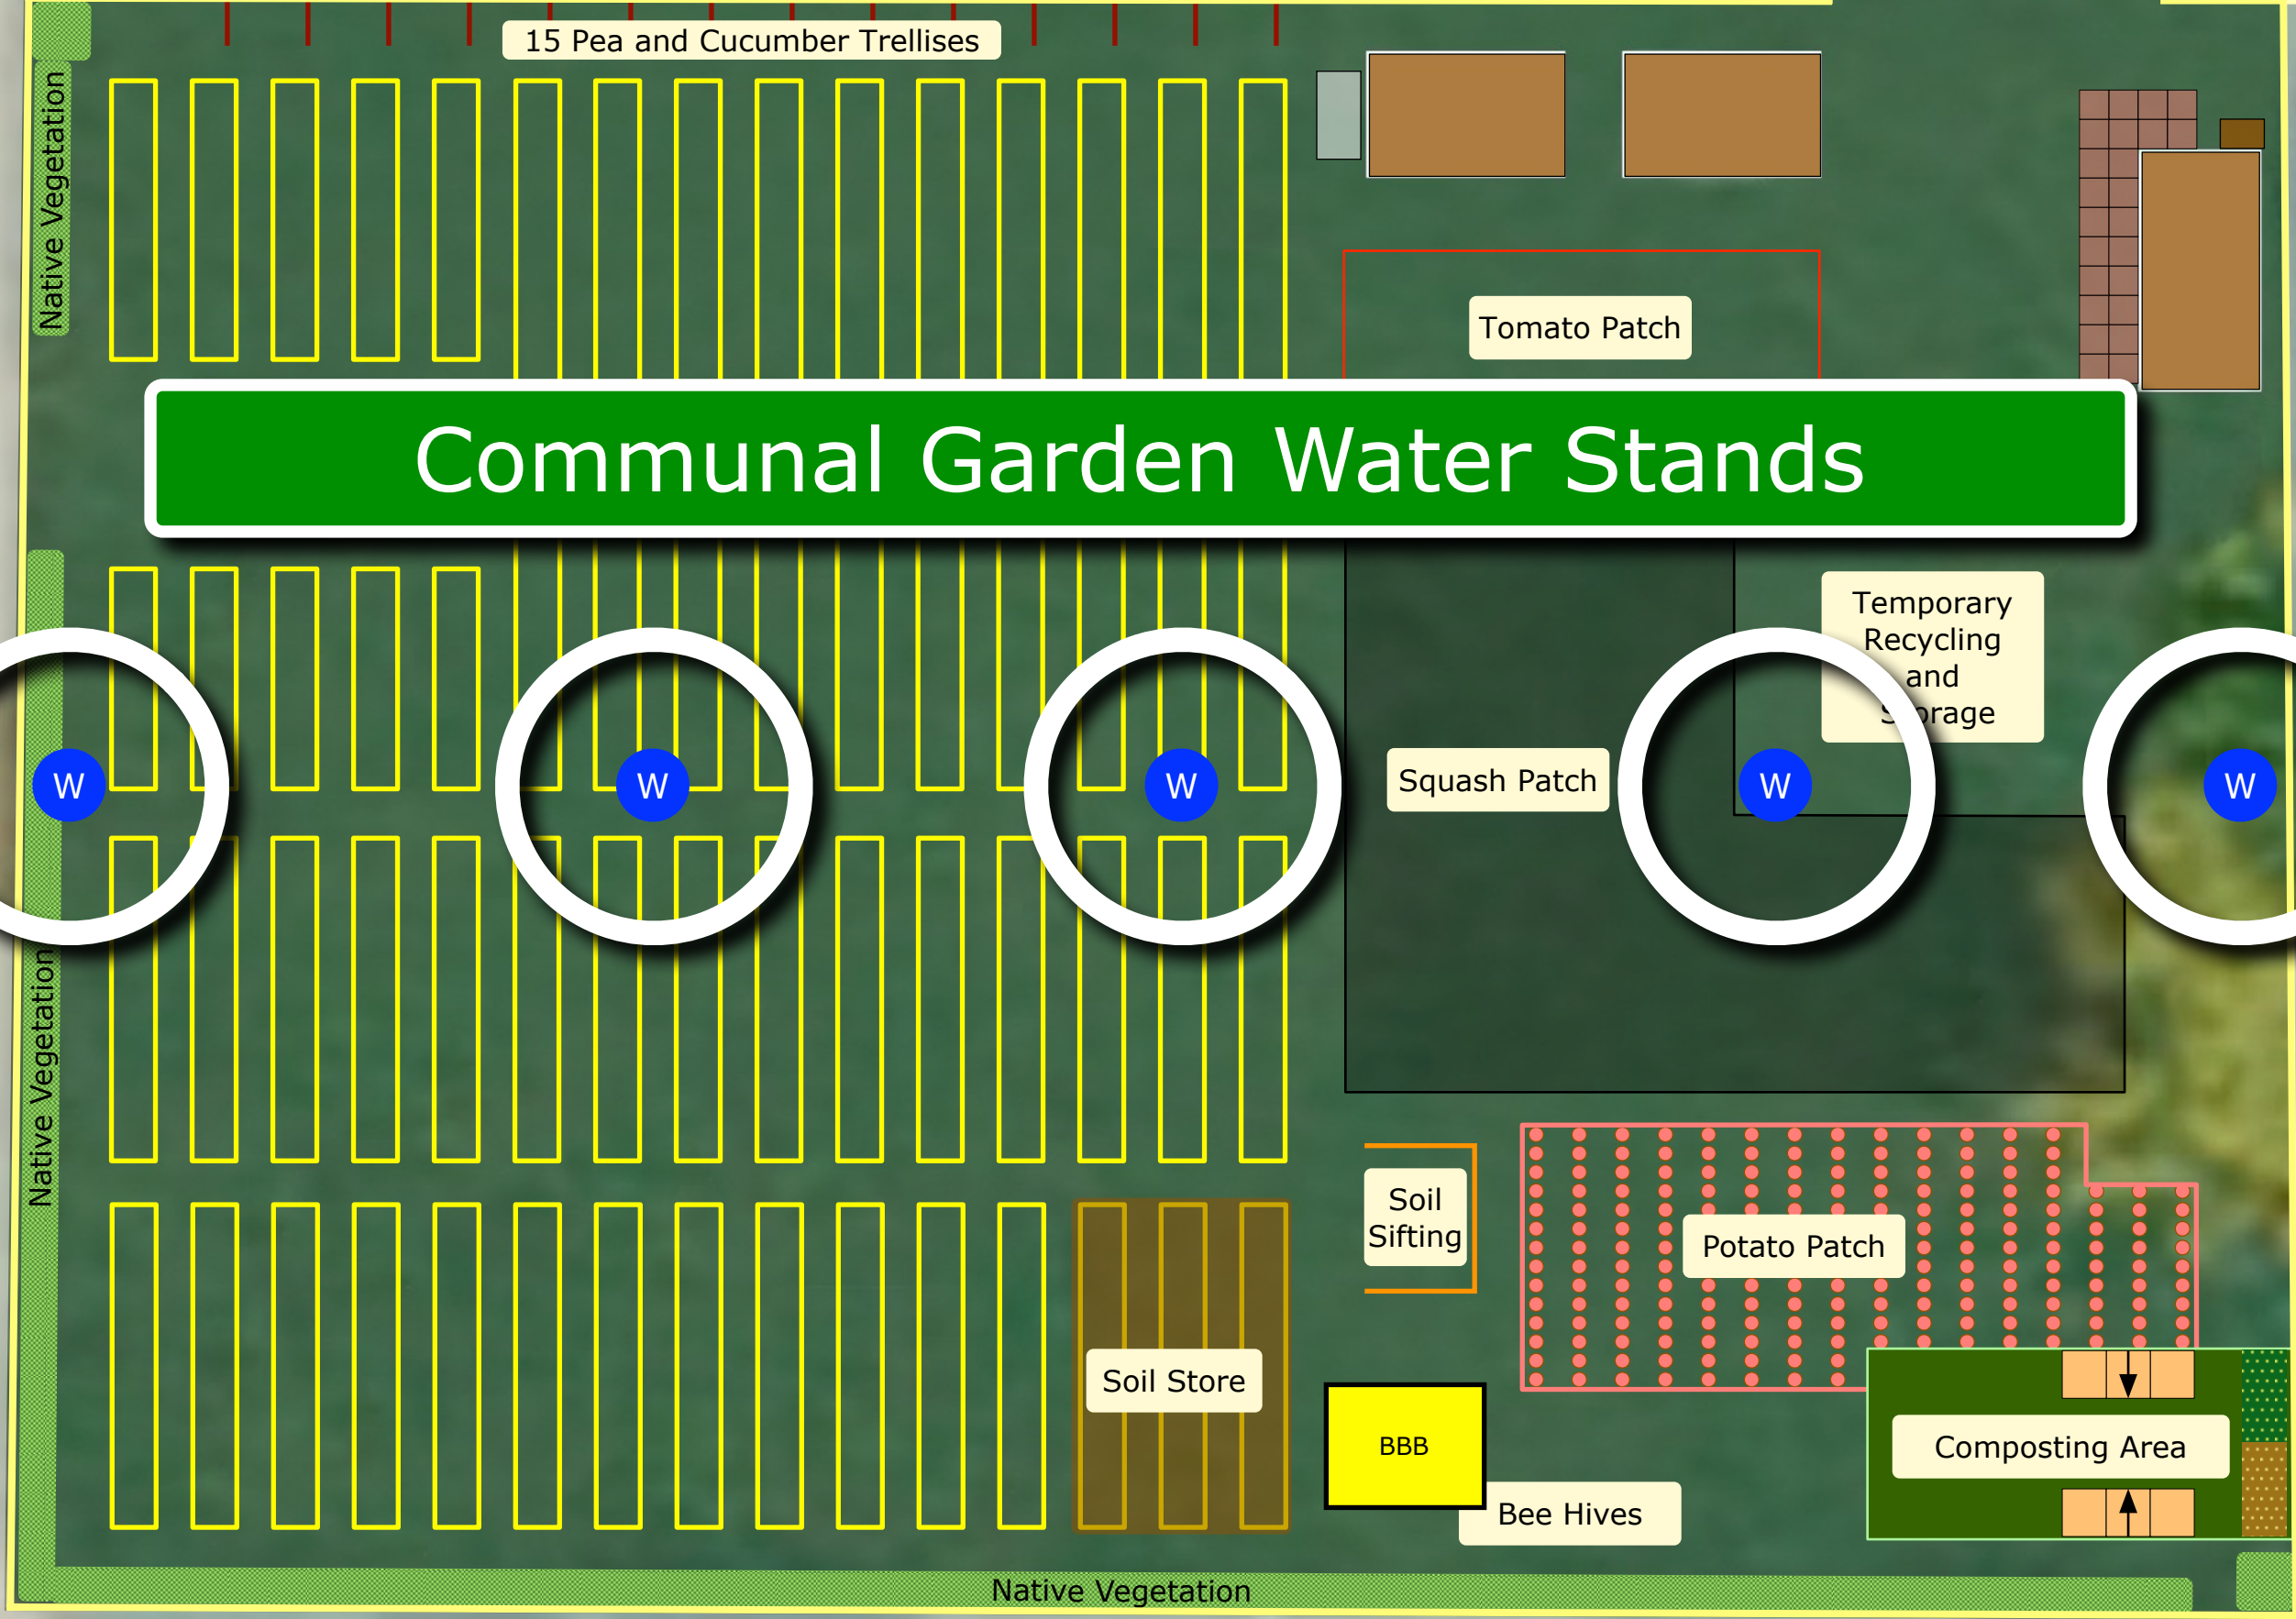

# INGLEWOOD COMMUNITY GARDEN

**LEGEND**

	Above Ground Rental Plot		Building / Shed
	In-ground Communal Garden Plot		Benches
	Compost Bins		Rhubarb Planter
			Water Stand

0 1 2 4 6 8 10 Metres