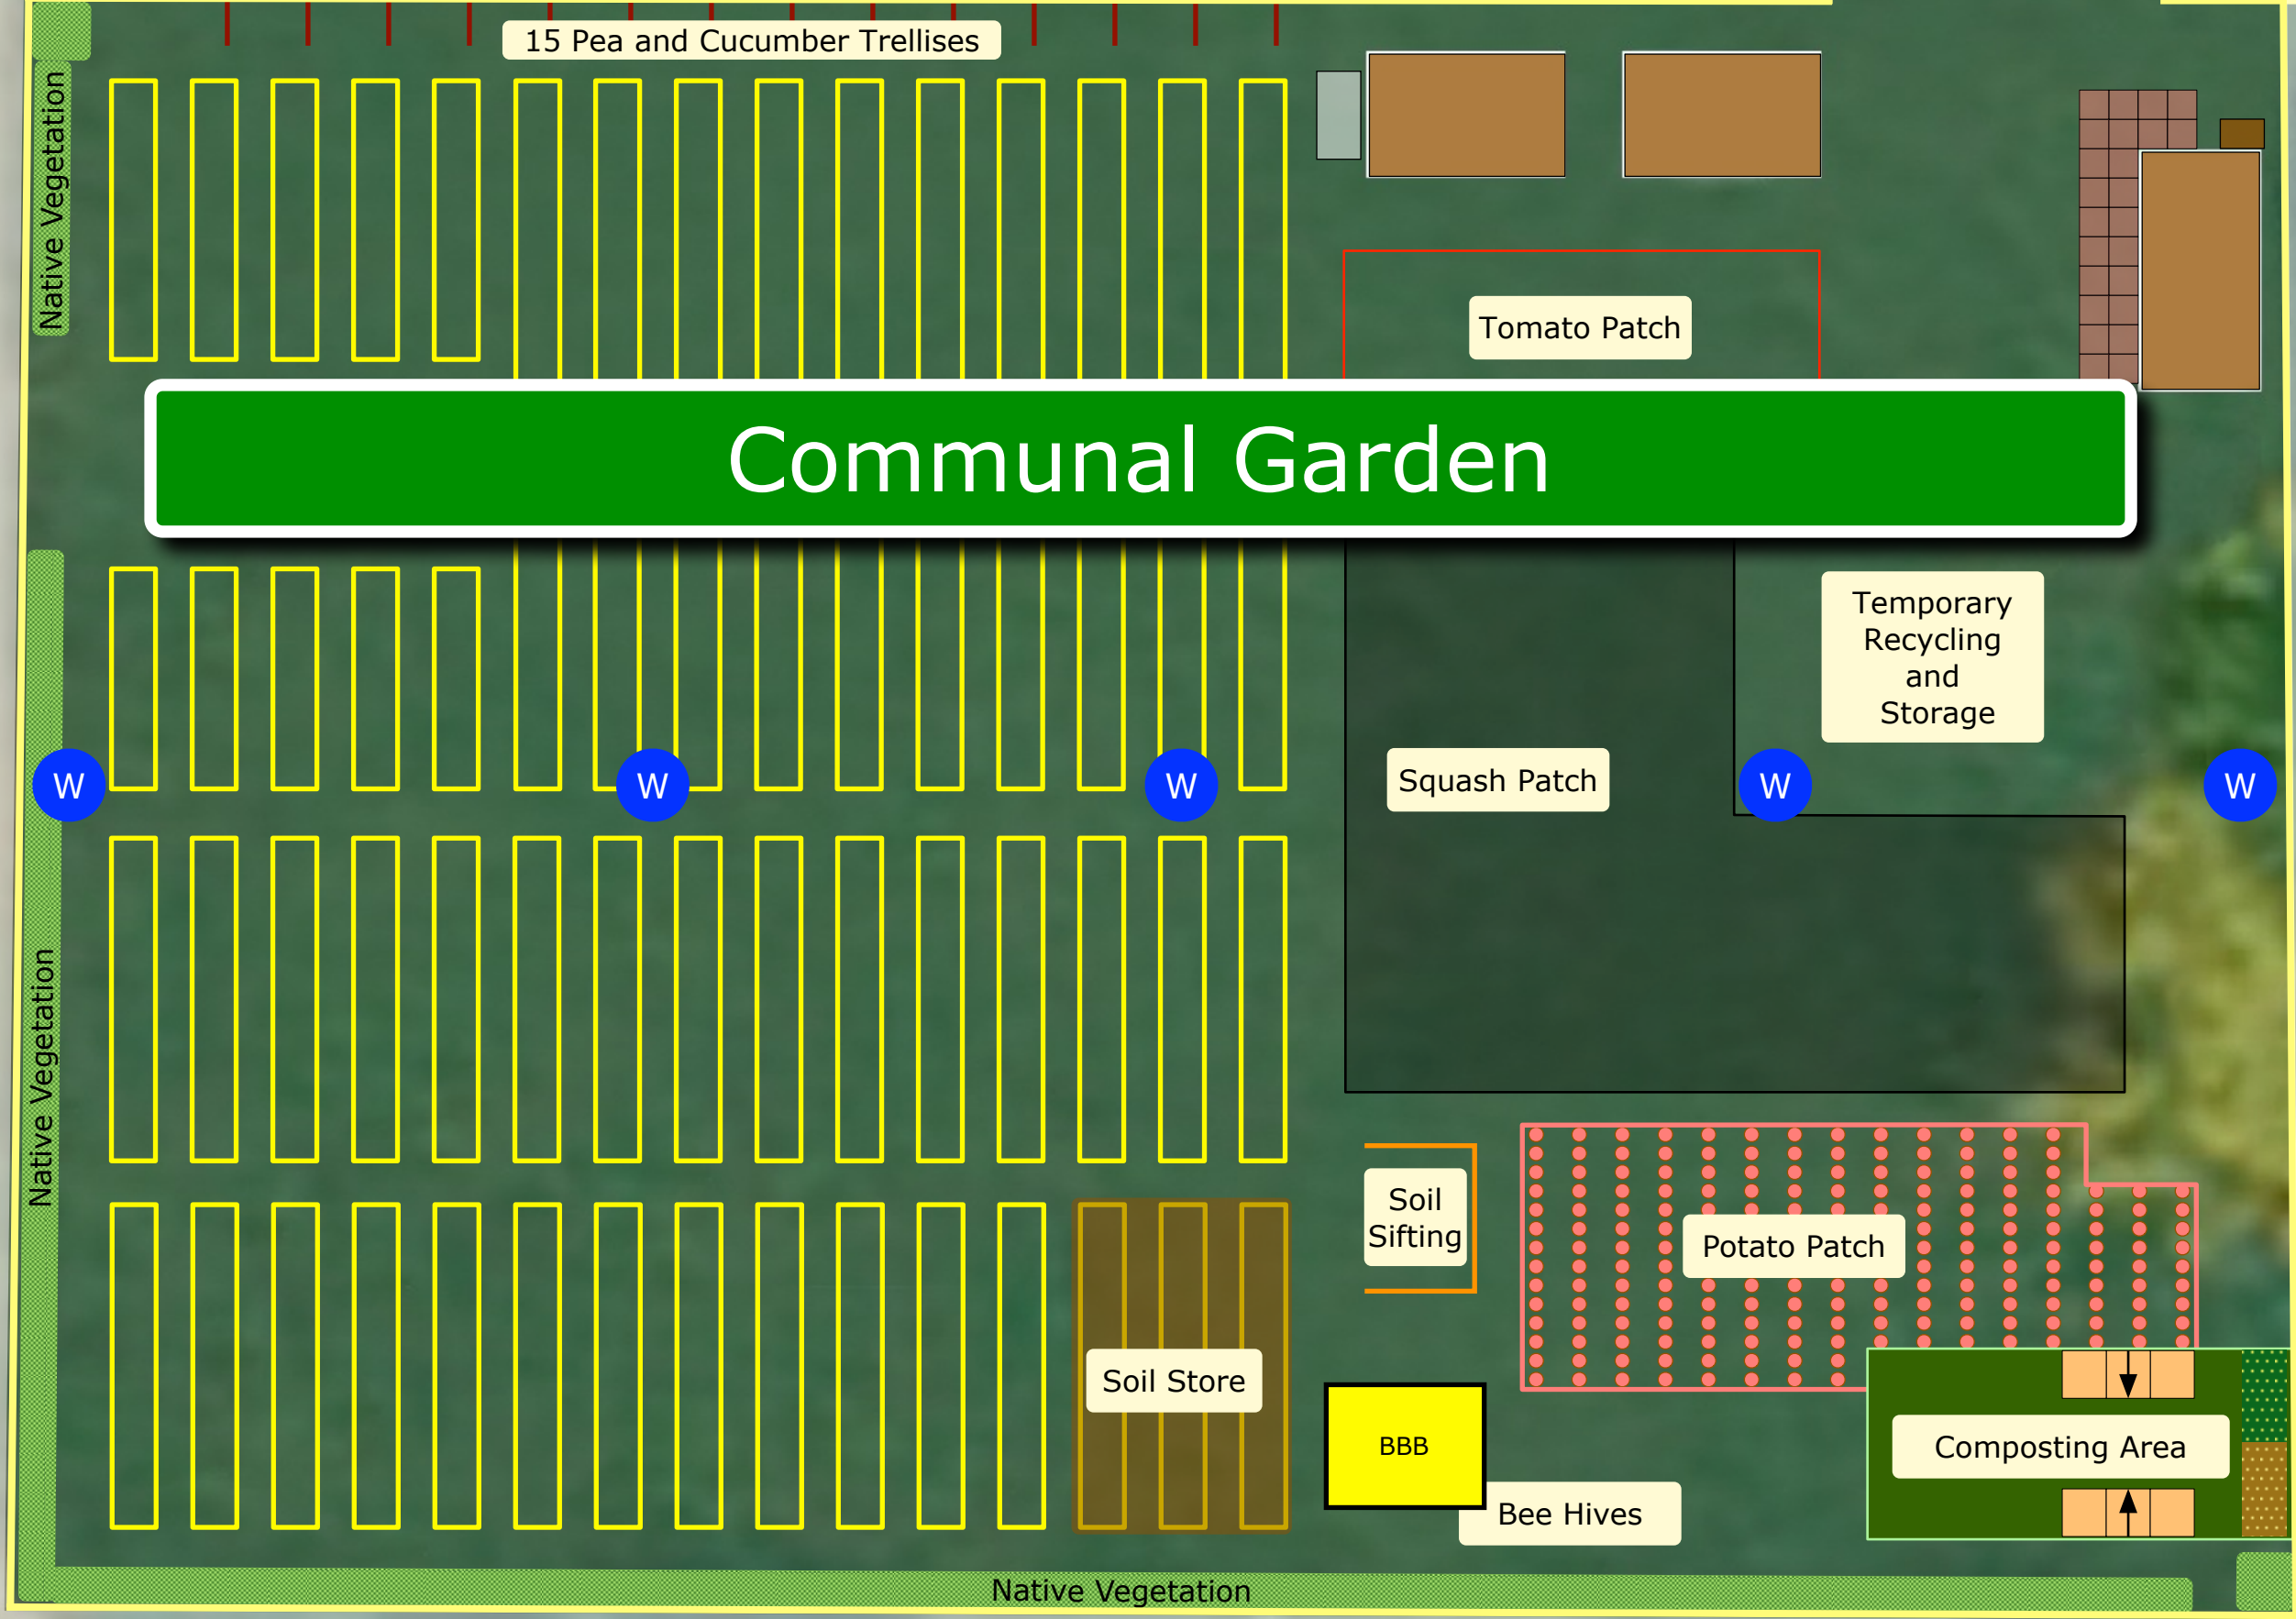

INGLEWOOD COMMUNITY GARDEN

LEGEND

	Above Ground Rental Plot		Building / Shed
	In-ground Communal Garden Plot		Benches
	Compost Bins		Rhubarb Planter
			Water Stand

0 1 2 4 6 8 10 Metres